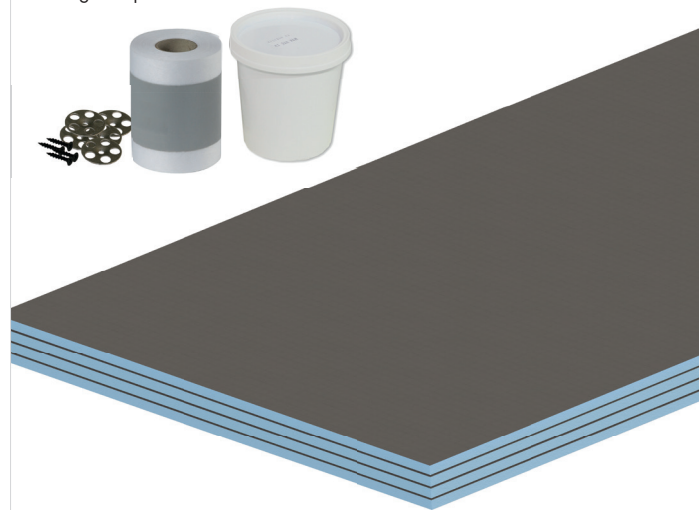

Waterproof Wall + Floor Kits

	Board Thickness	Size	Weight Each	Pallet Qty	
Wall Kits					
Kit Includes – 12mm Boards (1200 x 600mm), Board Fixings, Pro-Seal, 20m Waterproof Tape					
PHGWR-WK-0288	12mm	2.88m²	12kg	–	£135.00
PHGWR-WK-0432	12mm	4.32m²	17kg	–	£169.00
Floor Kits					
Kit Includes – 10mm Boards (1200 x 600mm), Board Fixings, Pro-Seal, 20m Waterproof Tape					
PHGWR-FK-0288	10mm	2.88m²	14kg	–	£128.00
PHGWR-FK-0432	10mm	4.32m²	19kg	–	£160.00

Wall and Floor Kits are supplied with fully Waterproof Tape + Pro-Seal Sealing Compound