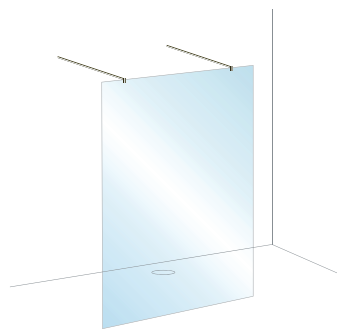

Configuration 10

Linear Panel

Low Level Brace Kit x 2