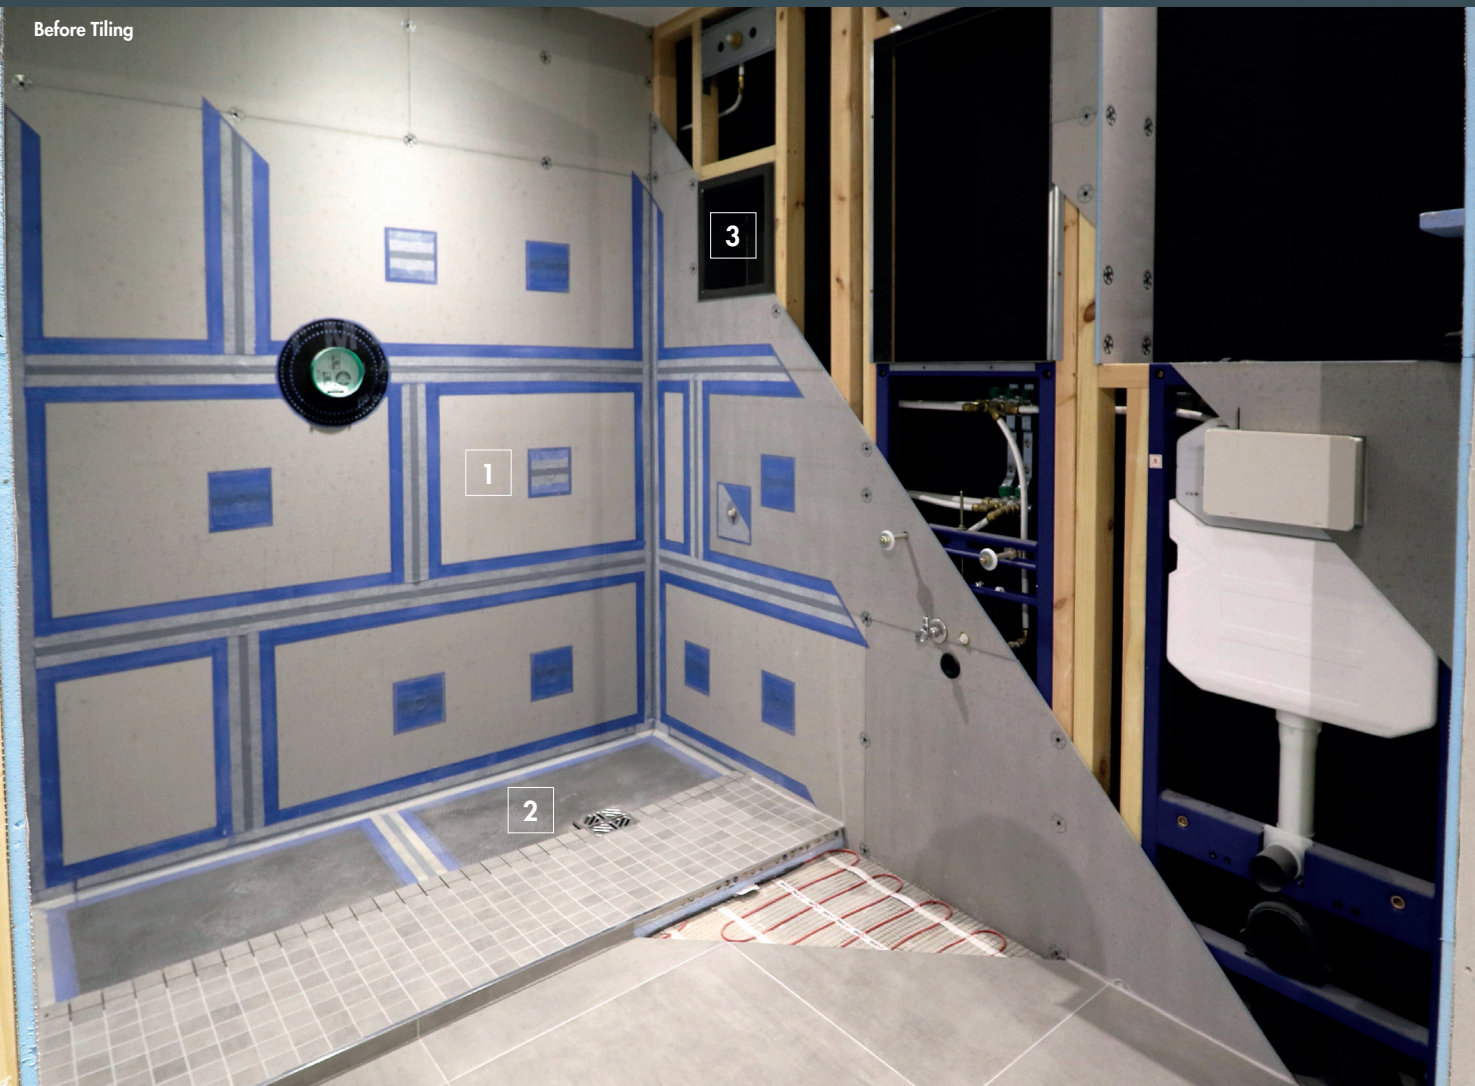

3 Design waterproof recessed shower storage

Designed for pre-wall installation to make excellent use of space otherwise lost. Manufactured from the same high grade material used to produce our waterproofing building product range, our selection of recessed storage is fully waterproof and ready for installation.

Before Tiling