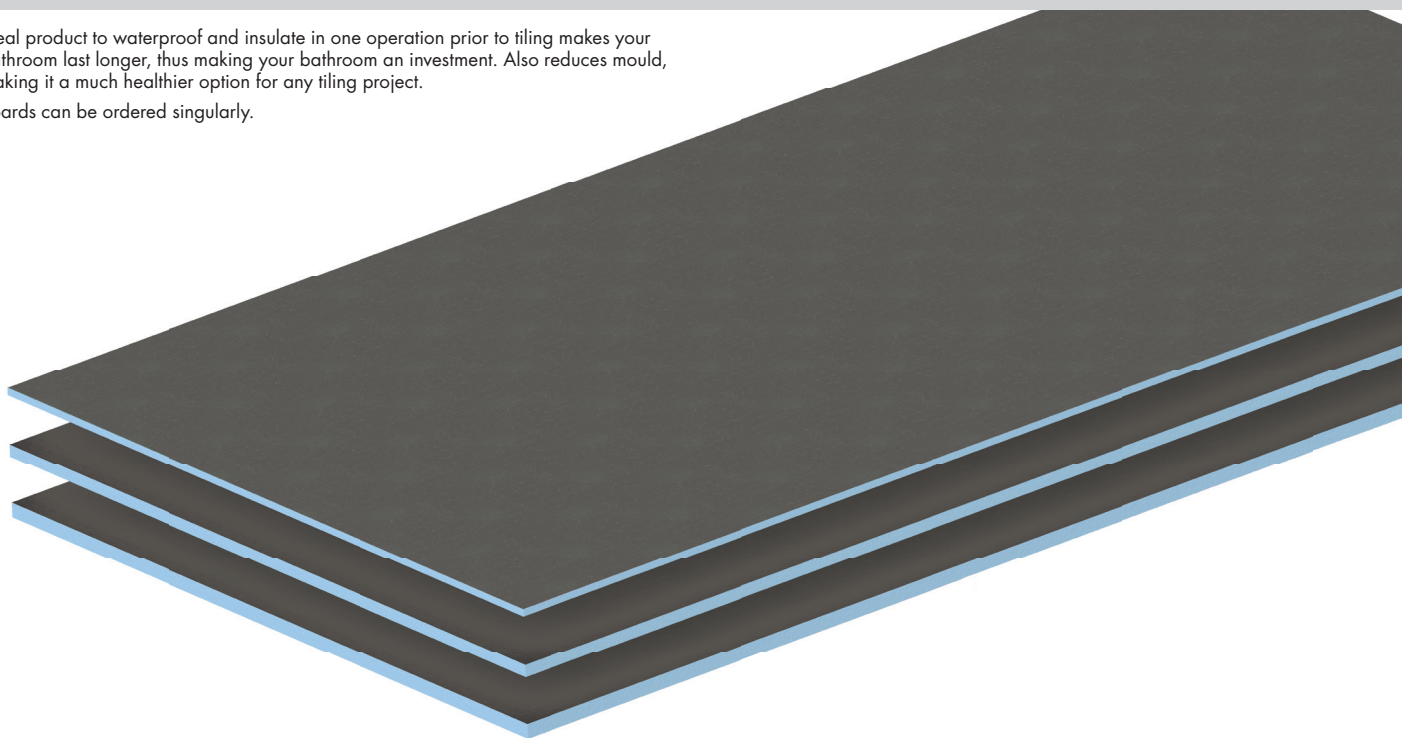

Guarantees

15 Years on Wetroom Systems

Wetroom Systems

Tile Backer Boards

Ideal product to waterproof and insulate in one operation prior to tiling makes your bathroom last longer, thus making your bathroom an investment. Also reduces mould, making it a much healthier option for any tiling project.

Boards can be ordered singularly.