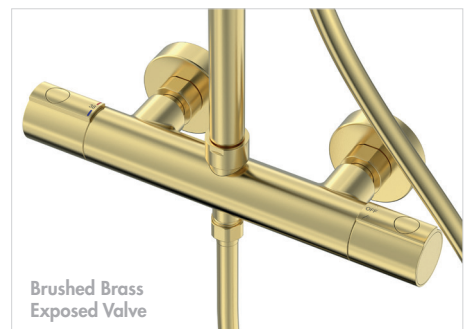

**Slide Rail Kit**  
Consist of a shower head, a shower hose and a rail on which the shower head slides up and down.

**Telescopic Rail Kit**  
Consist of a shower head, and a rigid riser rail on which the shower heads moves up and down.

# Keros

Guarantees

**10** Years  
on Keros Showers

Brushed Brass  
INST13217BB

Matt Black  
INST13217MB

Chrome  
Exposed Valve

Matt Black  
Exposed Valve

Brushed Brass  
Exposed Valve

# Keros

Chrome  
INST13217CP

Matt Black  
INST13217MB

Brushed Brass  
INST13217BB

Brushed Nickel  
INST13217BN

**Keros Thermostatic Twin Outlet Bar Shower Mixer**

Finish – Chrome, Matt Black, Brushed Brass or Brushed Nickel  
Overhead – 230mm (Adjustable height)  
Handset – Three function  
Hose – Smooth PVC  
Hose Length – 1500mm