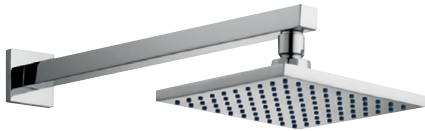

Nuance Packs

Guarantees

10 Years on Concealed Showers

5 Years on Valve Working Parts

1 Year on Shower Kit Components

Fixed Head Kit (D)
INS37015