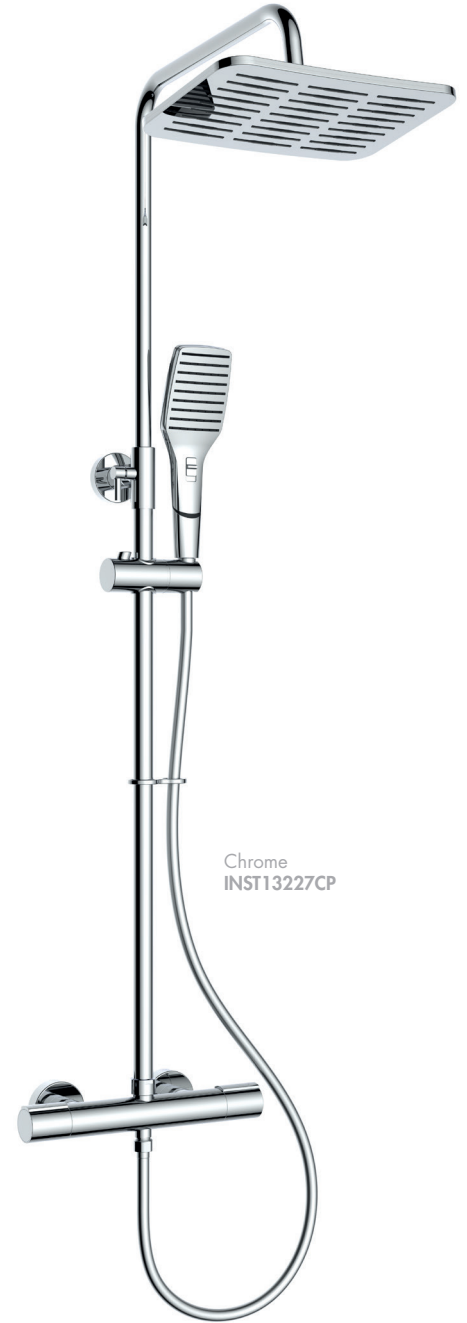

### Andros Square Twin Outlet Thermostatic Bar Shower Mixer (Push Button)

Finish – Chrome  
Overhead – 200mm (Adjustable height)  
Handset – Three function  
Hose – Smooth finish  
Hose Length – 1500mm

INSAN3037

£390.00

Chrome  
INSAN3037

Push button on/off switch

Rain

Massage

Rain Massage

The push button on the Andros handset has three functions and can easily be changed by pressing the button at the bottom of the shower head.

# Nostell

Take a closer look at the Nostell shower collection

Guarantees

**10** Years on Nostell Showers

Chrome  
INST13227CP

Chrome  
INST13227CP

Exposed Valve

Two Function Handset

### Nostell Thermostatic Twin Outlet Bar Shower Mixer

Finish – Chrome  
Overhead – 293(w) x 200(h) mm (Adjustable height)  
Handset – Two function  
Hose – Smooth PVC  
Hose Length – 1500mm

<b>MP</b>	Min 0.5 Bar	Max 5 Bar			Fast Fix		
				SMOOTH	Flow Rate – 5.5 l/min		