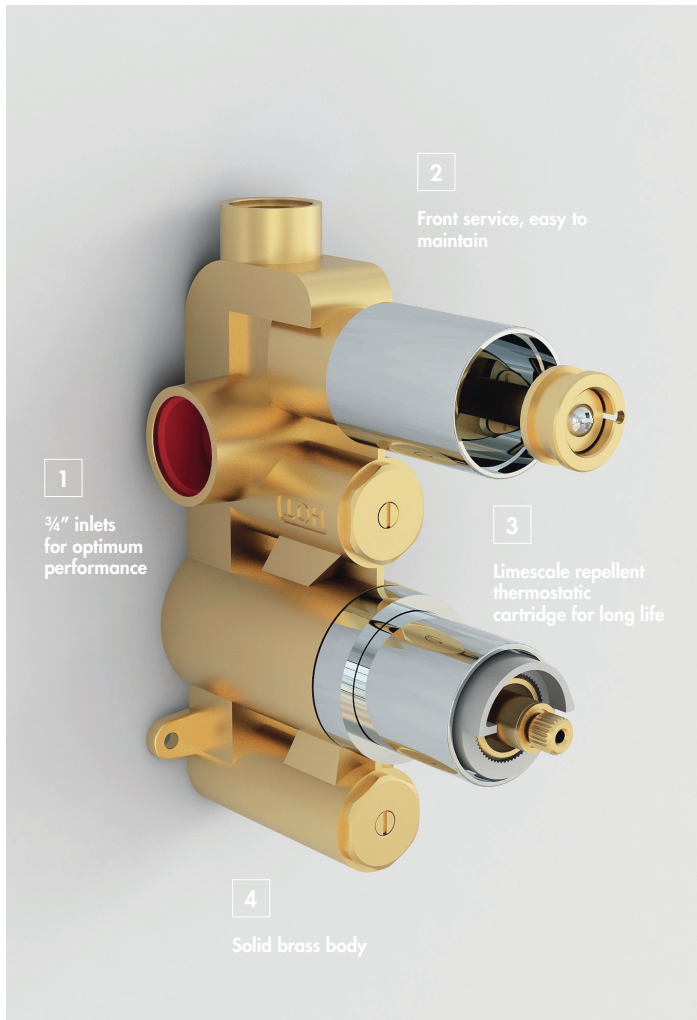

Guarantees

- **10** Years on Concealed Showers
- **5** Years on Valve Working Parts
- **1** Year on Shower Kit Components

Shower Kit Components

Nuance

Design – Square

Single Outlet Concealed Valve + Brass Plate

Handles – Square x 2
Compatibility – Suitable for low pressure systems with minimum working pressure requirement of 0.2 Bar
Dimensions – 210(h) x 100(w) mm

LP Min 0.2 Bar

INS37004 Chrome (Two Handle) £277.00

Twin Outlet Concealed Valve + Brass Plate

Handles – Square x 2 (INS37005), Square x 3 (INS37006)
Compatibility – Suitable for medium pressure systems with minimum working pressure requirement of 0.5 Bar (INS37005)
Suitable for low pressure systems with minimum working pressure requirement of 0.2 Bar (INS37006)
Dimensions – 210(h) x 100(w) mm (Two Handle)
210(h) x 100(w) mm (Three Handle)

MP Min 0.5 Bar **LP** Min 0.2 Bar

INS37005 Chrome (Two Handle) £294.00

INS37006 Chrome (Three Handle) £320.00

A

B

B