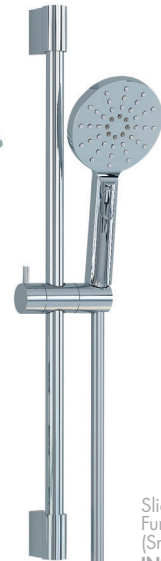

Chrome		
<b>INS37055</b>	Twin Outlet Valve	£290.00
<b>INS37082</b>	Slide Rail Kit, Multi Function Handset (Smooth Hose)	£63.00
<b>INS37018</b>	Round Wall Arm + 200mm ABS Shower Head	£66.00
<b>INS37019</b>	Round Wall Elbow	£19.00
<b>INS37112</b>	Keros Pack 2	Total £438.00
Matt Black		
<b>INS37059</b>	Twin Outlet Valve	£322.00
<b>INS37083</b>	Slide Rail Kit, Multi Function Handset (Smooth Hose)	£109.00
<b>INS37107</b>	Slimline Round 200mm Shower Head + Ceiling Arm	£94.00
<b>INS37078</b>	Round Wall Elbow	£28.00
<b>INS37113</b>	Keros Pack 2	Total £553.00
Brushed Brass		
<b>INS37067</b>	Twin Outlet Valve	£322.00
<b>INS37084</b>	Slide Rail Kit, Multi Function Handset (Smooth Hose)	£109.00
<b>INS37108</b>	Slimline Round 200mm Shower Head + Ceiling Arm	£94.00
<b>INS37079</b>	Round Wall Elbow	£28.00
<b>INS37114</b>	Keros Pack 2	Total £553.00

# Keros Packs

Slimline Round 200mm Shower Head + Ceiling Arm  
**INS37108**

Slimline Round 200mm Shower Head + Ceiling Arm  
**INS37018**

Twin Outlet Valve  
**INS37068**

Round Wall Outlet Elbow, Bracket, Smooth Hose + Round Pencil ABS Handset  
**INS37077**

Twin Outlet Valve  
**INS37056**

Slide Rail Kit, Multi Function Handset (Smooth Hose)  
**INS37082**

Round Wall Elbow  
**INS37019**

**Keros Pack 3**

Finish – Chrome, Matt Black or Brushed Brass  
 Maintenance – Fully serviceable via front access  
 Accreditation – WRAS approved valve  
 Cartridge – Easy access, easy clean cartridge  
 Insertion Depth – 80mm min-100mm max  
 Inlet and Outlet Connections – ½” BSP threads  
 Compatibility – Suitable for medium pressure systems with minimum working pressure requirement of 0.5 Bar

Chrome			
<b>INS37056</b>	Twin Outlet Valve		£339.00
<b>INS37012</b>	Round Wall Outlet Elbow, Bracket, Smooth Hose + Round Pencil ABS Handset		£59.00
<b>INS37018</b>	Round Wall Arm + 200mm ABS Shower Head		£66.00
<b>INS37115</b>	Keros Pack 3	Total	£464.00