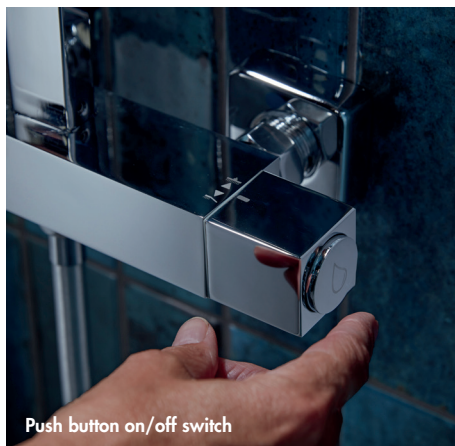

### Andros Square Twin Outlet Thermostatic Bar Shower Mixer (Push Button)

Finish – Chrome  
Overhead – 200mm (Adjustable height)  
Handset – Three function  
Hose – Smooth finish  
Hose Length – 1500mm

INSAN3037

£390.00

Chrome  
INSAN3037

Push button on/off switch

Rain

Massage

Rain Massage

The push button on the Andros handset has three functions and can easily be changed by pressing the button at the bottom of the shower head.