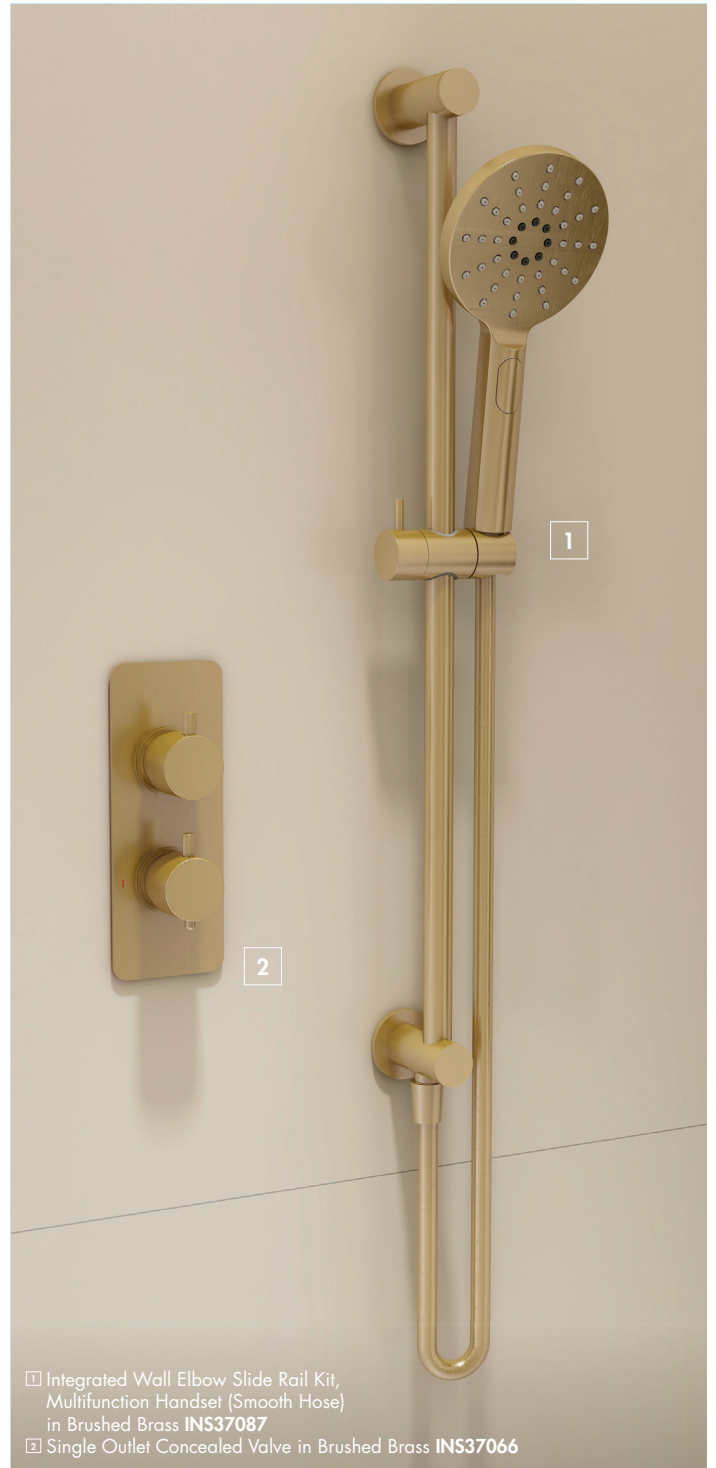

# Create Your Own Shower

**Guarantees**

**10** Years on Concealed Showers

**5** Years on Valve Working Parts

**1** Year on Shower Kit Components

1 Shower Head (300mm) in Matt Black, **INS37102**  
 2 Shower Arm (400mm) in Matt Black **INS37070**  
 3 Slide Rail Kit, Multi Function Handset (Smooth Hose) in Matt Black **INS37083**  
 4 Wall Elbow in Matt Black **INS37078**  
 5 Twin Outlet Concealed Valve in Matt Black **INS37064**

1 Integrated Wall Elbow Slide Rail Kit, Multifunction Handset (Smooth Hose) in Brushed Brass **INS37087**  
 2 Single Outlet Concealed Valve in Brushed Brass **INS37066**

**Concealed Valves**

**Guarantees**