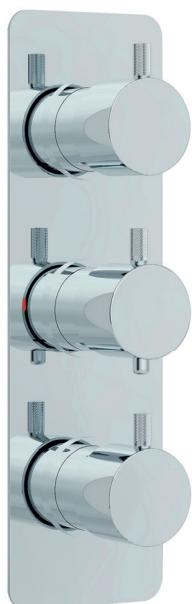

## Concealed Valves

**A**

Chrome  
(Two Handle)  
INS37054

**B**

Matt Black  
(Two Handle)  
INS37058

**B**

Brushed Brass  
(Two Handle)  
INS37066

**A**