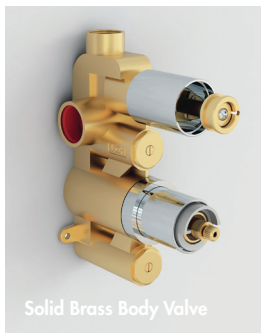

1 Integrated Wall Elbow Slide Rail Kit, Multifunction Handset (Smooth Hose) in Brushed Brass **INS37087**  
 2 Single Outlet Concealed Valve in Brushed Brass **INS37066**

**Concealed Valves**

**Guarantees**