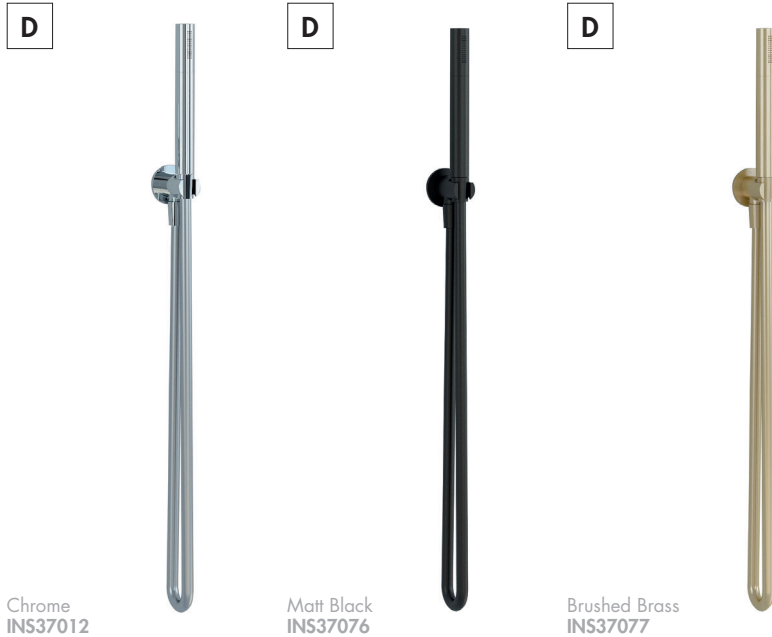

## Wall Bracket, Fixed Handset + Hose

**Keros**

Design – Round  
 Handset Function – Single  
 Handset Material – ABS / Brass  
 Hose Length – 1500mm  
 Hose Bore – 7mm

**Standard Hose**

Kit Includes – Round Wall Outlet Elbow, Bracket, Standard Hose + Round Pencil ABS Headset

**INS37011** Chrome £51.00

**Smooth Hose**

Kit Includes – Round Wall Outlet Elbow, Bracket, Smooth Hose + Round Pencil ABS Headset

**INS37012** Chrome (ABS Handset) £59.00

**INS37076** Matt Black (Brass Handset) £90.00

**INS37077** Brushed Brass (Brass Handset) £90.00

Chrome  
INS37012

Matt Black  
INS37076

Brushed Brass  
INS37077

**Nuance**

Design – Square  
 Handset Function – Single  
 Handset Material – ABS  
 Hose Length – 1500mm  
 Hose Bore – 7mm

**INS37014** Chrome £68.00

Nuance Wall Bracket,  
Fixed Handset +  
Standard Hose  
INS37013

Nuance Wall Bracket,  
Fixed Handset +  
Smooth Hose  
INS37014