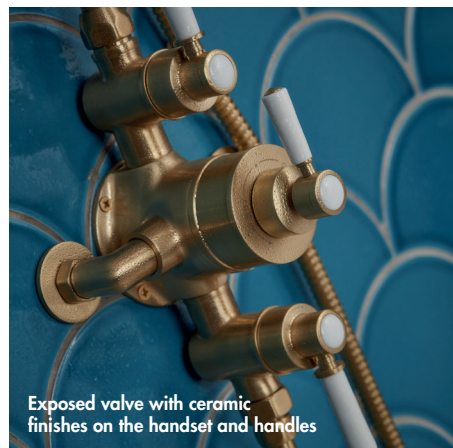

Exposed valve with ceramic finishes on the handset and handles

Hemsworth Lever Twin Outlet Thermostatic Bar Shower Mixer

Finish – Chrome or Brushed Brass
Overhead – 200mm (Adjustable height)
Riser Rail – Adjustable fixing
Handset – Single function
Hose – Standard finish (Stainless Steel)
Hose Length – 1500mm

Flow Rate – 21.9 l/min

INSHE3034	Chrome	£729.00
INSHE3035	Brushed Brass	£1063.00