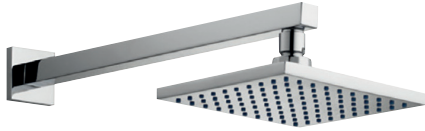

Guarantees

- **10** Years on Concealed Showers
- **5** Years on Valve Working Parts
- **1** Year on Shower Kit Components

Nuance Packs

Fixed Head Kit (D)
INS37015