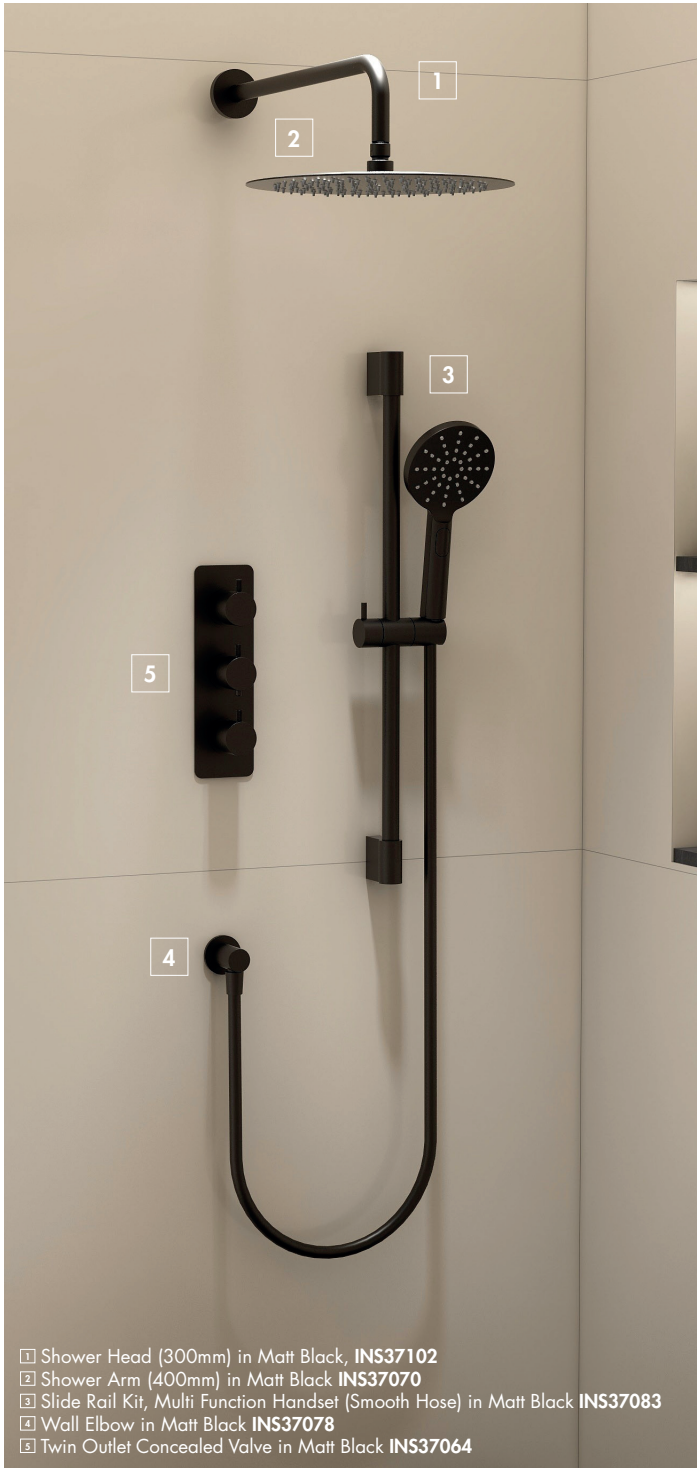

# Create Your Own Shower

**Guarantees**

**10** Years on Concealed Showers

**5** Years on Valve Working Parts

**1** Year on Shower Kit Components

1 Shower Head (300mm) in Matt Black, **INS37102**  
 2 Shower Arm (400mm) in Matt Black **INS37070**  
 3 Slide Rail Kit, Multi Function Handset (Smooth Hose) in Matt Black **INS37083**  
 4 Wall Elbow in Matt Black **INS37078**  
 5 Twin Outlet Concealed Valve in Matt Black **INS37064**

1 Integrated Wall Elbow Slide Rail Kit, Multifunction Handset (Smooth Hose) in Brushed Brass **INS37087**  
 2 Single Outlet Concealed Valve in Brushed Brass **INS37066**

**Concealed Valves**

**Guarantees**