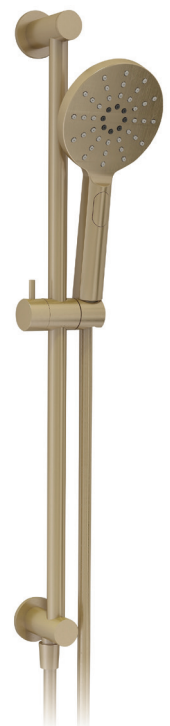

**C2**

Chrome Wall Elbow  
INS37020

Chrome Wall Elbow + Bracket  
INS37034

## Integrated Wall Elbow Slide Rail Kit, Multifunction Handset + Smooth Hose

**Keros**

Design – Round  
 Finish – Chrome, Matt Black or Brushed Brass  
 Hose Length – 1500mm  
 Hose Bore – 7mm  
 Handset Function – Three  
 Adjustable Riser Rail – No  
 Compatibility – Suitable for low pressure systems with minimum working pressure requirement of 0.2 Bar

**D**

Chrome  
INS37085

**D**

Matt Black  
INS37086

**D**

Brushed Brass  
INS37087

Integrated Wall Elbow Slide Rail Kit, Multifunction Handset + Smooth Hose		
INS37085	Chrome	£173.00
INS37086	Matt Black	£214.00
INS37087	Brushed Brass	£214.00