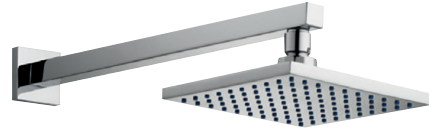

Fixed Head Kit (D)
INS37015