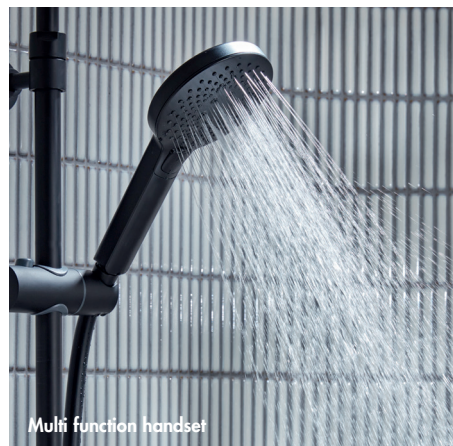

#### Twin Outlet

Flow Rate – 7.0 l/min

INSIO3004 Chrome £315.00

INSIO3038 Matt Black £360.00

Push button on/off switch

Multi function handset

All dimensions in mm. All measurements are approximate and subject to standard tolerances.