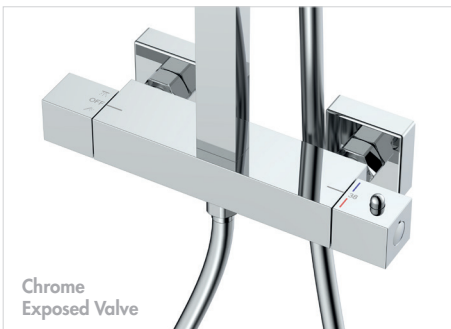

# Milos

Guarantees

**10** Years  
on Milos Showers

Brushed Brass  
INST13226BB

Matt Black  
INST13226MB

Chrome  
Exposed Valve

Matt Black  
Exposed Valve

Brushed Brass  
Exposed Valve