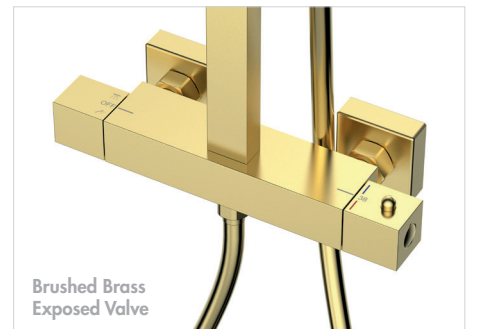

# Milos

Guarantees

**10** Years  
on Milos Showers

Brushed Brass  
INST13226BB

Matt Black  
INST13226MB

Chrome  
Exposed Valve

Matt Black  
Exposed Valve

Brushed Brass  
Exposed Valve