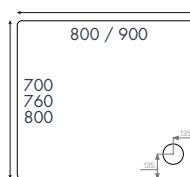

Standard + Anti Slip Trays

Finish – White

Material – 45mm acrylic capped stone resin shower tray

Waste – 90mm fast flow waste also available

Compatibility – Fully compatible with the Instinct shower enclosure ranges

Components – Available with leg and panel set to raise off the floor

Safety – Anti slip rated to Class C standard

Low Profile Standard Trays		
UN970100	900 x 700mm	£209.00
UN976100	900 x 760mm	£235.00
UN980100	900 x 800mm	£271.00
UN1070100	1000 x 700mm	£280.00
UN1076100	1000 x 760mm	£280.00
UN1080100	1000 x 800mm	£301.00
UN1090100	1000 x 900mm	£318.00
UN1176100	1100 x 760mm	£315.00
UN1180100	1100 x 800mm	£320.00
UN1190100	1100 x 900mm	£314.00
UN1270100	1200 x 700mm	£292.00
UN1276100	1200 x 760mm	£286.00
UN1280100	1200 x 800mm	£268.00
UN1290100	1200 x 900mm	£311.00
UN1380100	1300 x 800mm	£401.00
UN1470100	1400 x 700mm	£431.00
UN1480100	1400 x 800mm	£446.00
UN1490100	1400 x 900mm	£478.00
UN1570100	1500 x 700mm	£496.00
UN1576100	1500 x 760mm	£496.00
UN1580100	1500 x 800mm	£496.00
UN1590100	1500 x 900mm	£496.00
UN1670100	1600 x 700mm	£528.00
UN1676100	1600 x 760mm	£528.00
UN1680100	1600 x 800mm	£528.00
UN1690100	1600 x 900mm	£528.00
UN1770100	1700 x 700mm	£545.00
UN1776100	1700 x 760mm	£545.00
UN1780100	1700 x 800mm	£560.00
UN1790100	1700 x 900mm	£579.00
UN1880100	1800 x 800mm	£659.00

Low Profile Anti Slip Trays		
ASUN970100	900 x 700mm	£264.00
ASUN976100	900 x 760mm	£294.00
ASUN980100	900 x 800mm	£339.00
ASUN1070100	1000 x 700mm	£350.00
ASUN1076100	1000 x 760mm	£350.00
ASUN1080100	1000 x 800mm	£376.00
ASUN1090100	1000 x 900mm	£397.00
ASUN1176100	1100 x 760mm	£399.00
ASUN1180100	1100 x 800mm	£399.00
ASUN1190100	1100 x 900mm	£399.00
ASUN1270100	1200 x 700mm	£372.00
ASUN1276100	1200 x 760mm	£357.00
ASUN1280100	1200 x 800mm	£335.00
ASUN1290100	1200 x 900mm	£389.00
ASUN1380100	1300 x 800mm	£497.00
ASUN1470100	1400 x 700mm	£533.00
ASUN1480100	1400 x 800mm	£539.00
ASUN1490100	1400 x 900mm	£555.00
ASUN1570100	1500 x 700mm	£605.00
ASUN1576100	1500 x 760mm	£605.00
ASUN1580100	1500 x 800mm	£616.00
ASUN1590100	1500 x 900mm	£626.00
ASUN1670100	1600 x 700mm	£641.00
ASUN1676100	1600 x 760mm	£657.00
ASUN1680100	1600 x 800mm	£667.00
ASUN1690100	1600 x 900mm	£665.00
ASUN1770100	1700 x 700mm	£684.00
ASUN1776100	1700 x 760mm	£698.00
ASUN1780100	1700 x 800mm	£705.00
ASUN1790100	1700 x 900mm	£718.00
ASUN1880100	1800 x 800mm	£770.00