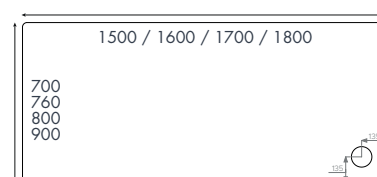

Guarantees

10 Years
on Standard + Anti Slip Shower Trays

Shower Trays

Rectangular Shower Trays

Rectangle flat to floor

Standard + Anti Slip Trays

Finish – White

Material – 45mm acrylic capped stone resin shower tray