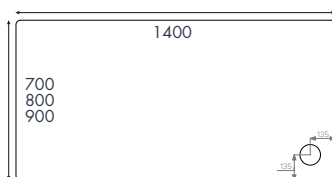

Guarantees

10 Years
on Standard + Anti Slip Shower Trays

Shower Trays

Rectangular Shower Trays

Rectangle flat to floor

Standard + Anti Slip Trays

Finish – White

Material – 45mm acrylic capped stone resin shower tray