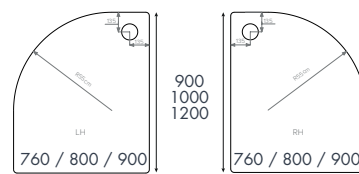

Wastes

HW90	Shower Trap 90mm Waste (Bagged)	£22.00
LPWT016	Waste Cover in Black	£32.00

Shower Trays

Offset Quadrant Shower Trays

Quad flat to floor

Standard + Anti Slip Trays

Finish – White
 Material – 45mm acrylic capped stone resin shower tray
 Waste – 90mm fast flow waste also available
 Compatibility – Fully compatible with the Instinct shower enclosure ranges
 Components – Available with leg and panel set to raise off the floor
 Safety – Anti slip rated to Class C standard