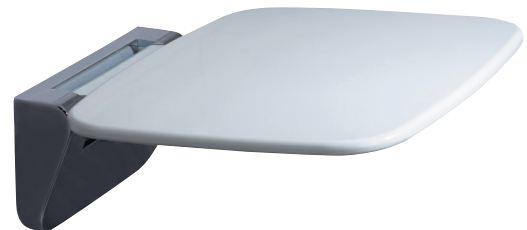

INST03022

£183.00

Detachable Shower Seat

Finish – White

Design – Compact design, detachable from wall bracket

Dimensions – 291(h) x 381(w) x 287(d) mm

Assembly – Easy to install

Mounting – Wall mounted, folds up flat to the wall when not in use