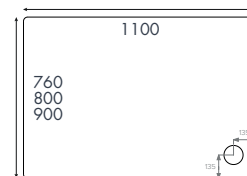

Guarantees

10 Years
on Standard + Anti Slip Shower Trays

Shower Trays

Rectangular Shower Trays

Rectangle flat to floor

Standard + Anti Slip Trays

Finish – White

Material – 45mm acrylic capped stone resin shower tray