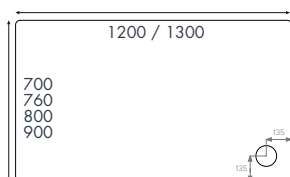

Guarantees

10 Years
on Standard + Anti Slip Shower Trays

Shower Trays

Rectangular Shower Trays

Rectangle flat to floor

Standard + Anti Slip Trays

Finish – White

Material – 45mm acrylic capped stone resin shower tray