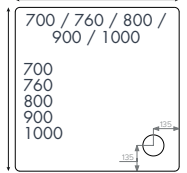

Shower Trays

Guarantees

10 Years
on Standard + Anti Slip Shower Trays

Square Shower Trays

Rectangle legs + panels

Standard + Anti Slip Trays

Finish – White

Material – 45mm acrylic capped stone resin shower tray