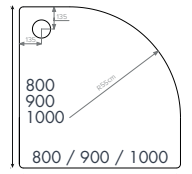

Standard + Anti Slip Trays

Finish – White

Material – 45mm acrylic capped stone resin shower tray

Waste – 90mm fast flow waste also available

Compatibility – Fully compatible with the Instinct shower enclosure ranges

Components – Available with leg and panel set to raise off the floor

Safety – Anti slip rated to Class C standard

Low Profile Standard Trays

UN80Q100	800mm	£213.00
UN90Q100	900mm	£218.00
UN100Q100	1000mm	£378.00

Low Profile Anti Slip Trays

ASUN80Q100	800mm	£266.00
ASUN90Q100	900mm	£273.00
ASUN100Q100	1000mm	£435.00