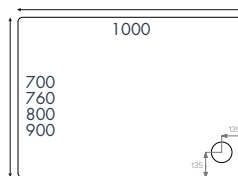

Guarantees

10 Years
on Standard + Anti Slip Shower Trays

Shower Trays

Rectangular Shower Trays

Rectangle flat to floor

Standard + Anti Slip Trays

Finish – White

Material – 45mm acrylic capped stone resin shower tray