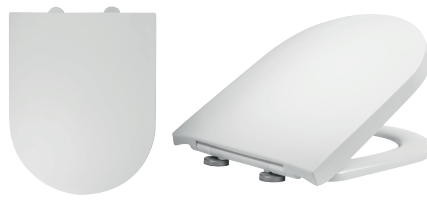

Diode Thermoset D-Shaped, Square Edge, Soft Close, Seat + Cover

Finish – White
Hinge – Quick release, top and under fixing
Weight – 2.1kg
Dimensions – 44(h) x 370(w) x 455(d) mm

Secure-Fix QR

INST03014-SF £81.00