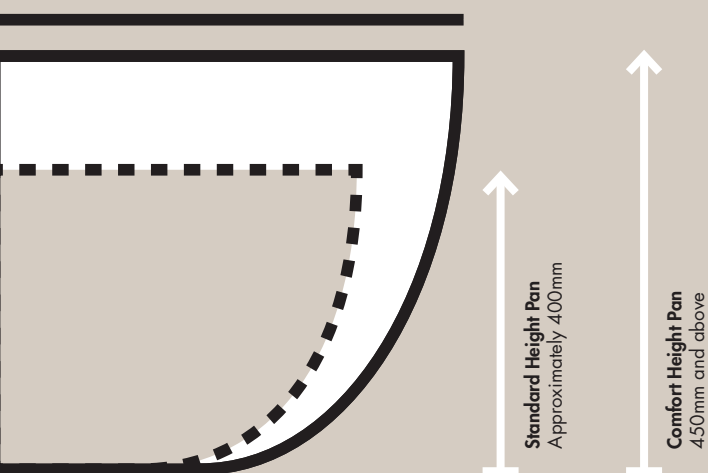

Top Fix Hinges
Some seats feature a special 'top fix' hinge allowing them to be quickly and easily installed on modern WC pans.

Soft Close
The hydraulic hinge mechanism ensures controlled and quiet closure of the seat lid and ring.

Toilet Seats
Page 128

Comfort Height Pan. Short Projection Pan. What's the difference?

Comfort Height Pans

Comfort height pans are designed to ensure that the bowl and seat height is such that they make for comfortable use. Typically comfort height pans are 450mm and above (standard height pans are approximately 400mm in height) and can be particularly useful for the elderly and people with mobility issues.

Short Projection Pans

A short projection pan means that it has a shorter depth than standard, and therefore does not protrude as far, taking up less floor space. Typical short projection pans are 620mm* and below (standard projection pans are typically above 620mm). A short projection pan is ideal for a small bathroom or cloakroom suite.