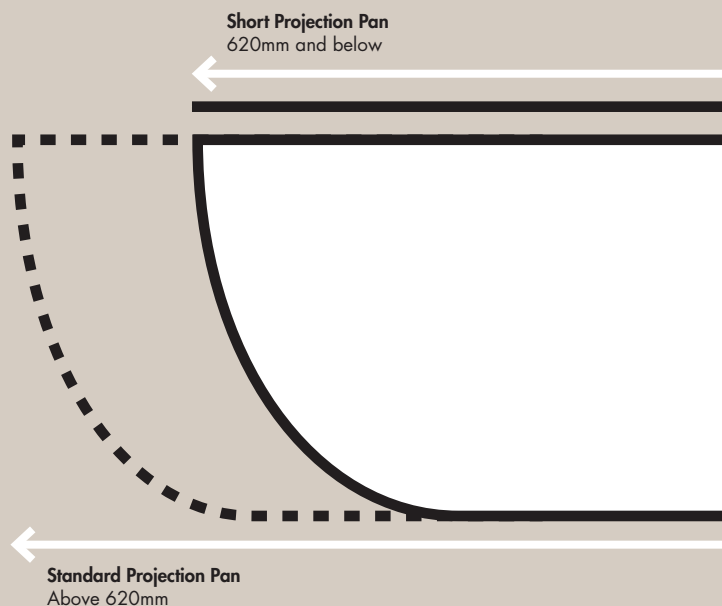

Short Projection Pans

A short projection pan means that it has a shorter depth than standard, and therefore does not protrude as far, taking up less floor space. Typical short projection pans are 620mm* and below (standard projection pans are typically above 620mm). A short projection pan is ideal for a small bathroom or cloakroom suite.

*620mm is relevant to Close Coupled suites. Below 500mm is considered short projection for Back to Wall and Wall Hung Pans.