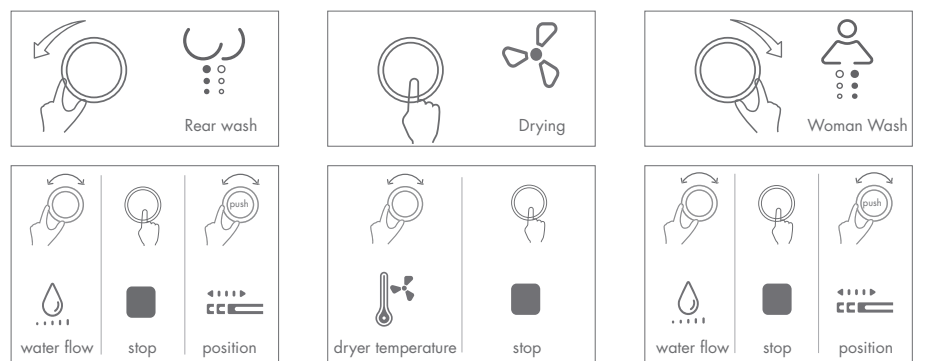

Details Make The Design

Delicate feel, light guide with comfortable operation. Micromesh texture with intuitive touch. Many features with one control.