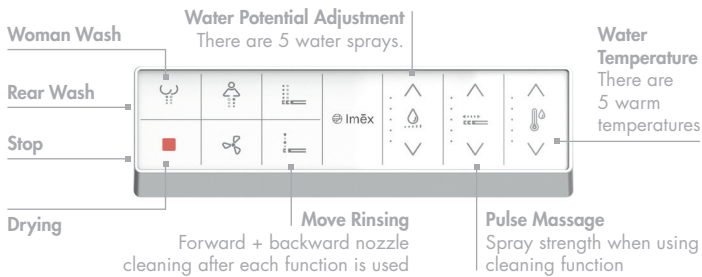

Gloss White
INSEC001BSM

Gloss White
INSEC001WSM

White
INSWA001BSM

White
INSWA001WSM

Intelligent Toilet Control

Remote Control

Simple and clean design with functional operation at a glance. Modern and ergonomic design make the controller more comfortable to use + operate.

One rotary knob control, easy operation

Side rotary knob control design integrates all smart functions on a minimalist knob. By rotating and pressing, it can easily achieve rear wash, woman wash and drying, as well as regulating, the position and flow of the shower spray, water temperature.