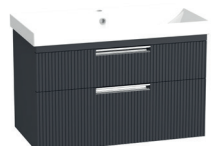

Matt Midnight Grey
INSTFL0414815