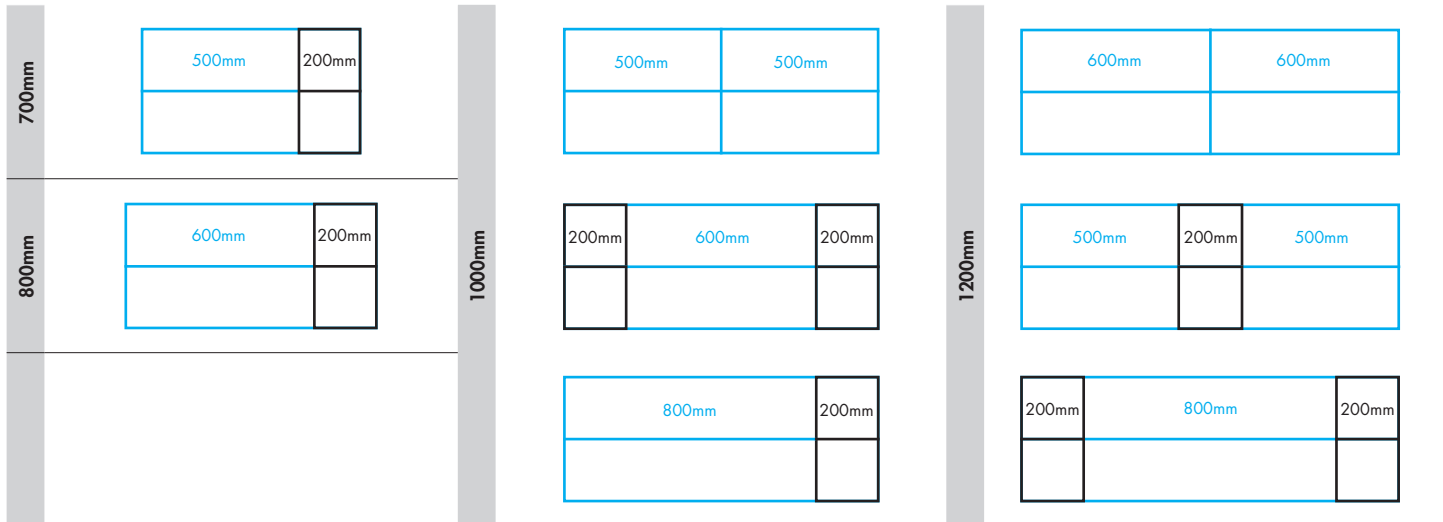

1. 1 Espada 800mm Wall Mounted Two Drawer Basin Unit in Midnight Grey, page 24
2. 2 Espada Standard Height Rimless Back To Wall Pan, page 95
3. 3 Keros Rectangle 460mm Countertop Basin, page 127
4. 4 Nuance Dual Flush Plate in Brushed Brass, page 134
5. 5 Espada 200mm Wall Mounted Open Storage, page 31