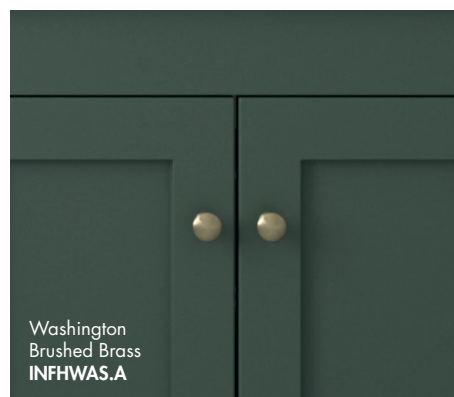

Guarantees

5 Years on Hemsworth Classic Modular Furniture

Hemsworth Classic

Single Door Mirror Cabinet

Storage – Integrated shelf (non-adjustable, door hinged on left hand side)
Door – Single sided mirror door
Dimensions – 750(h) x 460(w) x 130(d) mm

INST041341	Matt Natural White	£269.00
INST041342	Matt Stone Grey	£269.00
INST041343	Matt Midnight Grey	£269.00
INST041347	Matt Nordic Green	£269.00
INST041348	Matt Powder Blue	£269.00

Double Door Mirror Cabinet

Storage – Two integrated shelves (non-adjustable)
Doors – Single sided mirror doors
Dimensions – 650(h) x 600(w) x 130(d) mm

INST041344	Matt Natural White	£345.00
INST041345	Matt Stone Grey	£345.00
INST041346	Matt Midnight Grey	£345.00
INST041349	Matt Nordic Green	£345.00
INST0413410	Matt Powder Blue	£345.00

Knob Options (Additional Charge)

These can be purchased separately.
Individual units supplied at prices shown.
Dimensions –
20(h) x 30(w) x 30(d) mm (Washington Knobs)
25(h) x 30(w) x 30(d) mm (Hudson Knobs)
37(h) x 50(w) x 28(d) mm (Toledo Knobs)
25(h) x 32(w) x 32(d) mm (Tahoe Knob)

Washington Knobs		
INFHWAS.B	Matt Black	£12.00
INFHWAS.C	Chrome	£12.00
INFHWAS.A	Brushed Brass	£12.00

Hudson Knobs		
INFHUD.B	Matt Black	£31.00
INFHUD.C	Chrome	£31.00
INFHUD.A	Brushed Brass	£31.00

Toledo Knobs		
INFHTOLHAN.B	Matt Black	£35.00
INFHTOLHAN.C	Chrome	£35.00
INFHTOLHAN.A	Brushed Brass	£35.00

Tahoe Knob		
INFHTAHHAN	Oak	£15.00