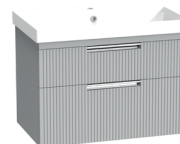

Matt Light Grey
INSTFL041436