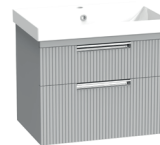

Matt Light Grey
INSTFL041443