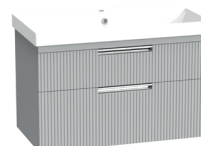

Matt Light Grey
INSTFL041447