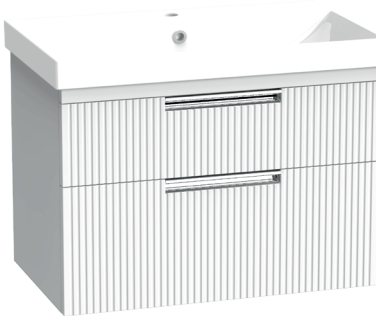

700mm Fluted Wall Mounted Two Drawer Basin Unit

Handles – See page 26 for handle options
Basin – Ceramic basin with built in overflow
Overall Dimensions – 536(h) x 710(w) x 424(d) mm

new INSTFL041435	Matt White	£800.00
new INSTFL041436	Matt Light Grey	£800.00
new INSTFL041417	Matt Midnight Grey	£800.00
new INSTFL041418	Matt Willow	£800.00
new INSTFL041437	Swiss Oak	£800.00
INST041402	700mm One Taphole Basin	£298.00
		Total £1098.00

Matt White
INSTFL041435