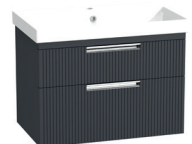

Matt White
INSTFL041435

Matt Light Grey
INSTFL041436

Matt Midnight Grey
INSTFL041417

Matt Willow
INSTFL041418

Swiss Oak
INSTFL041437

800mm Fluted Wall Mounted Two Drawer Basin Unit

Handles – See page 26 for handle options
Basin – Ceramic basin with built in overflow
Overall Dimensions – 536(h) x 810(w) x 424(d) mm