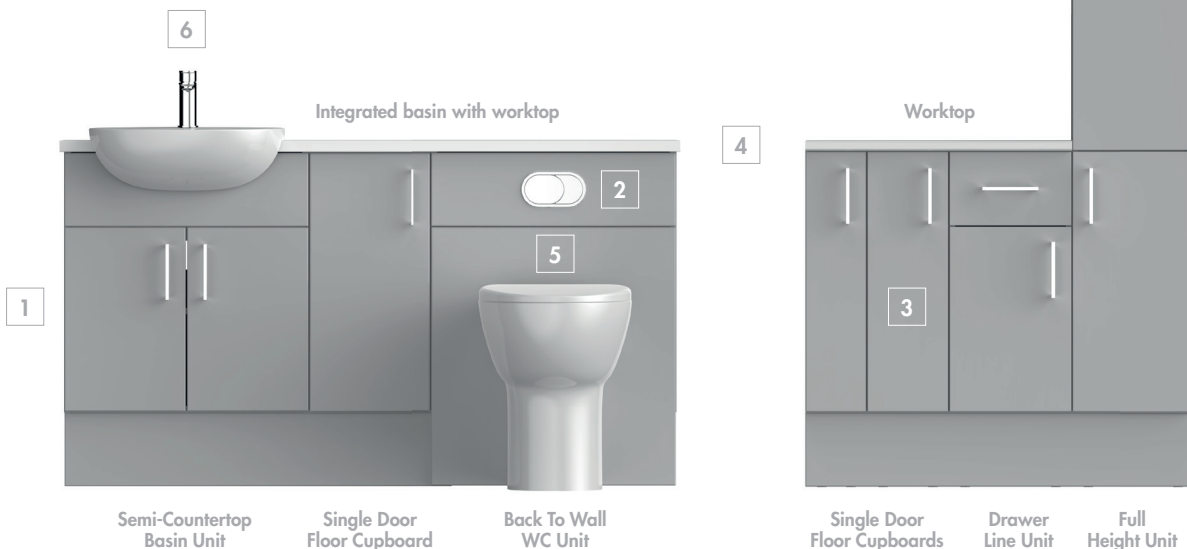

Step 4 Worktop or Integrated Basin

Choose either a worktop or integrated basin with worktop, available in slim or standard depths. Our worktops are available in a variety of lengths and finishes.

Step 5 Sanitaryware

Select from a wide variety of contemporary or traditional basins, back to wall or wall hung pans to suit your style and complement your fitted furniture selection.

Step 6 Choose Accessories

Your final step is to choose complementary handles, bathroom taps, cabinet or mirror. **So now you know how. Browse through the pages ahead and create the perfect bathroom for you.**