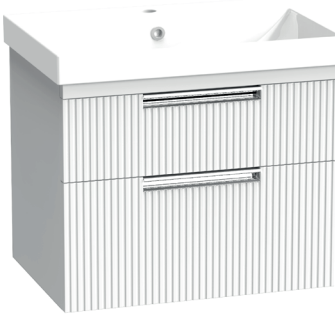

600mm Fluted Wall Mounted Two Drawer Basin Unit

Handles – See page 26 for handle options
Basin – Ceramic basin with built in overflow
Overall Dimensions – 536(h) x 610(w) x 425(d) mm

new INSTFL041442	Matt White	£753.00
new INSTFL041443	Matt Light Grey	£753.00
new INSTFL0414811	Matt Midnight Grey	£753.00
new INSTFL0414812	Matt Willow	£753.00
new INSTFL041444	Swiss Oak	£753.00
INST041403	600mm One Taphole Basin	£295.00
		Total £1048.00

Matt White
INSTFL041442