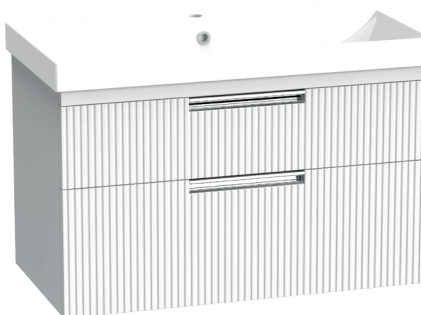

800mm Fluted Wall Mounted Two Drawer Basin Unit

Handles – See page 26 for handle options
Basin – Ceramic basin with built in overflow
Overall Dimensions – 536(h) x 810(w) x 424(d) mm

new INSTFL041446	Matt White	£896.00
new INSTFL041447	Matt Light Grey	£896.00
new INSTFL0414815	Matt Midnight Grey	£896.00
new INSTFL0414816	Matt Willow	£896.00
new INSTFL041448	Swiss Oak	£896.00
INST041404	800mm One Taphole Basin	£388.00
		Total £1284.00

Matt White
INSTFL041446