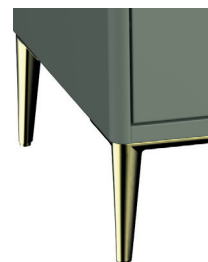

Leg Set Options

Leg sets sold separately. Pack of 4.
 Please specify relevant code when ordering.
 Individual units supplied at prices shown.

Matt Black
INSTNOLSMB

Chrome
INSTNOLSCH

Brushed Brass
INSTNOLSBB