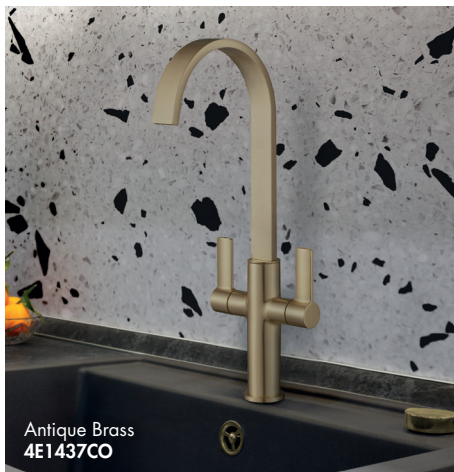

Chrome
4E1461

Brushed Nickel
4E1462

Antique Brass
4E1437CO

Carna Single Lever Mono Kitchen Mixer

Finish – Chrome, Brushed Nickel, Black, Antique Brass, Copper or Gunmetal

Styling – Modern slimline design

Fixings – No tools fixing and support bracket

Dimensions – 416(h) x 50(w) x 188(d) mm

MP	Min 0.5 Bar	Max 6 Bar			
	Flow Rate – 5.1 l/min				

4E1461	Chrome	£179.00
4E1462	Brushed Nickel	£228.00
4E1463	Black	£254.00
4E1465	Antique Brass	£279.00
4E1466	Copper	£279.00
4E1464	Gunmetal	£279.00

Carna Twin Lever Mono Kitchen Mixer

Finish – Chrome, Brushed Nickel, Black, Antique Brass, Copper or Gunmetal

Styling – Modern slimline design

Fixings – No tools fixing and support bracket

Dimensions – 411(h) x 47(w) x 186(d) mm

LP	Min 0.1 Bar	Max 6 Bar				
	Flow Rate – 4.0 l/min					

4E1408	Chrome	£149.00
4E1409	Brushed Nickel	£191.00
4E1435CO	Black	£212.00
4E1437CO	Antique Brass	£232.00
4E1438CO	Copper	£232.00
4E1436CO	Gunmetal	£232.00