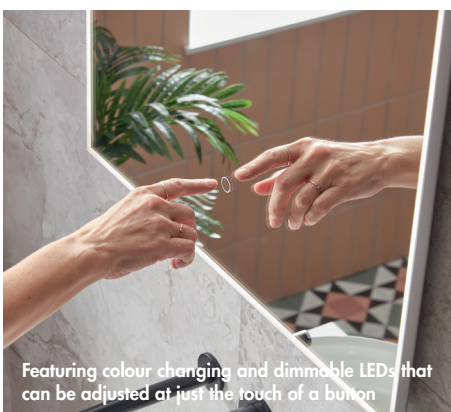

Rectangular
INST050132

Featuring colour changing and dimmable LEDs that
can be adjusted at just the touch of a button

Milos LED Illuminated Mirror

Finish – Aluminium

Lighting – Dimmable LED perimeter lighting with
CCT (Colour Changing Technology) control

Touch Controls – Touch on/off

Hanging – Landscape or Portrait

Design – A sleek slim depth

Dimensions –

700(h) x 500(w) x 29(d) mm (Rectangular)

800(h) x 600(w) x 29(d) mm (Rectangular)

INST050131 Rectangular £377.00

INST050132 Rectangular £435.00