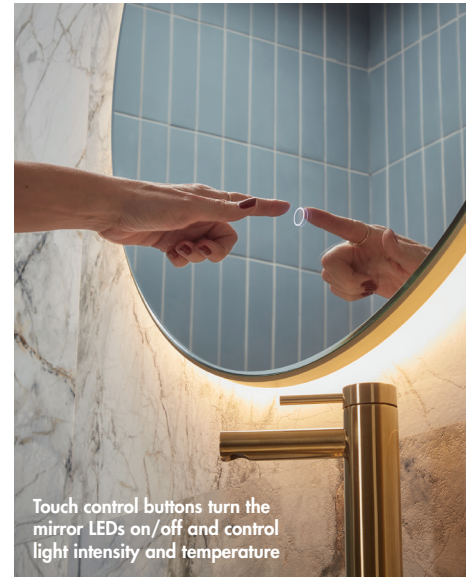

Brushed Brass
INST050127

Touch control buttons turn the mirror LEDs on/off and control light intensity and temperature

Ios LED Illuminated Mirror

Finish – Black, Brushed Brass or Gunmetal Trim
 Touch Controls – Touch on/off
 Lighting – Backlit design with double tap CCT (Colour Changing Technology) control
 Design – Chamfer detailing on glass designed to flow into the design of the frame
 Dimensions –
 600(diameter) x 30(d) mm (Circular – Ø600mm)
 800(diameter) x 30(d) mm (Circular – Ø800mm)
 800(h) x 500(w) x 30(d) mm (Pill)