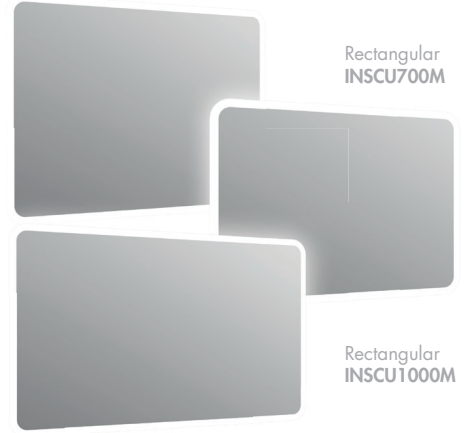

Rectangular
INSCU800M

Rectangular
INSCU700M

Rectangular
INSCU1000M

Cullin LED Illuminated Mirror

Contactless Controls – Contact free infrared switch
Lighting – Energy efficient LED perimeter lighting
Hanging – Landscape or Portrait
Slim Design – 30mm wall projection
Dimensions –
500(h) x 700(w) x 30(d) mm (Rectangular)
600(h) x 800(w) x 30(d) mm (Rectangular)
600(h) x 1000(w) x 30(d) mm (Rectangular)

INSCU700M	Rectangular	£236.00
INSCU800M	Rectangular	£246.00
INSCU1000M	Rectangular	£273.00