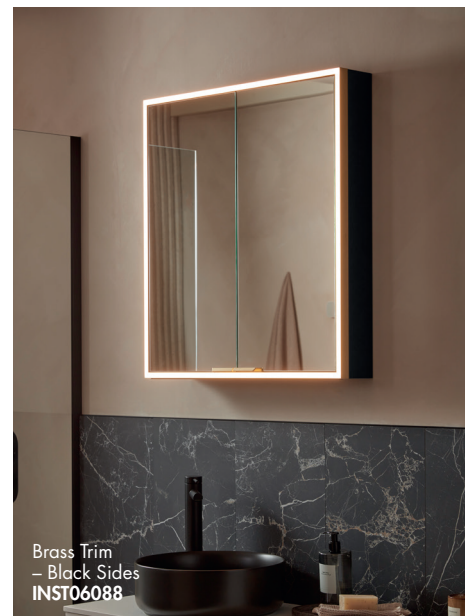

Brass Trim
- Black Sides
INST06088