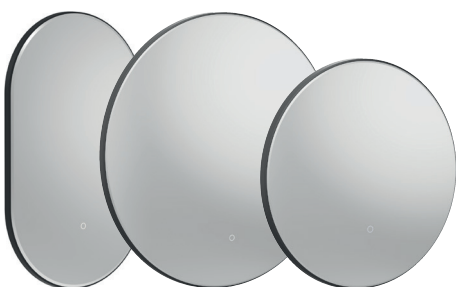

Ios

Guarantees

- **5** Years on Cabinets + Mirrors
- **2** Years on Electrical Components

Ios LED Illuminated Mirror

Finish – Black, Brushed Brass or Gunmetal Trim
Touch Controls – Touch on/off
Lighting – Backlit design with double tap CCT (Colour Changing Technology) control
Design – Chamfer detailing on glass designed to flow into the design of the frame
Dimensions –
600(diameter) x 30(d) mm (Circular – Ø600mm)
800(diameter) x 30(d) mm (Circular – Ø800mm)
800(h) x 500(w) x 30(d) mm (Pill)

- IP44
- LED
- CCT
- Touch Control
- Lighting
- Design
- SUM

Black Finish		
INST050124	Circular – Ø600mm	£382.00
INST050125	Circular – Ø800mm	£382.00
new INSTI50BL	Pill	£409.00

Brushed Brass Finish		
INST050126	Circular – Ø600mm	£463.00
INST050127	Circular – Ø800mm	£463.00
new INSTI50BB	Pill	£409.00

Gunmetal Finish		
new INST050126GM	Circular – Ø600mm	£380.00
new INST050127GM	Circular – Ø800mm	£463.00
new INSTI50GM	Pill	£409.00

Gunmetal
INSTI50GM

Gunmetal
INST050127GM

Gunmetal
INST050126GM