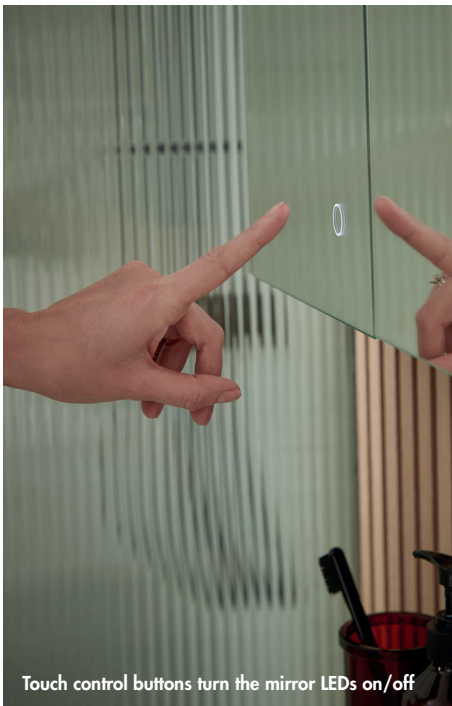

Touch control buttons turn the mirror LEDs on/off

Aluminium Trim
INST06049

Brushed Brass Trim
INSTH080BRR

Brushed Brass Trim
INSTH060BRR

Brushed Brass Trim
INSTH050BRR

Gunmetal Trim
INSTH080GM

Gunmetal Trim
INSTH060GM