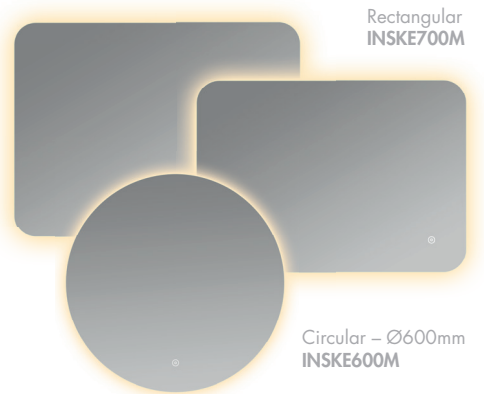

Contactless Controls – Contact free infrared switch
 Lighting – Energy efficient LED perimeter lighting
 Hanging – Landscape or Portrait
 Slim Design – 30mm wall projection
 Dimensions –
 500(h) x 700(w) x 30(d) mm (Rectangular)
 600(h) x 800(w) x 30(d) mm (Rectangular)
 600(h) x 1000(w) x 30(d) mm (Rectangular)

INSCU700M	Rectangular	£236.00
INSCU800M	Rectangular	£246.00
INSCU1000M	Rectangular	£273.00

Rectangular
INSKE700M

Rectangular
INSKE800M

Rectangular
INSKE700M

Circular – Ø600mm
INSKE600M

Keal LED Illuminated Mirror