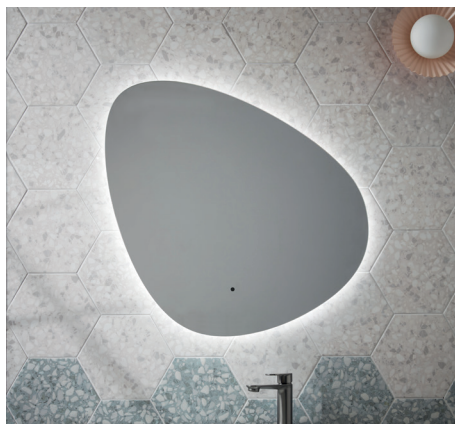

All dimensions in mm. All measurements are approximate and subject to standard tolerances.

Guarantees

5 Years on Cabinets + Mirrors

2 Years on Electrical Components

Take a closer look at the Eske illuminated mirror collection

Eske