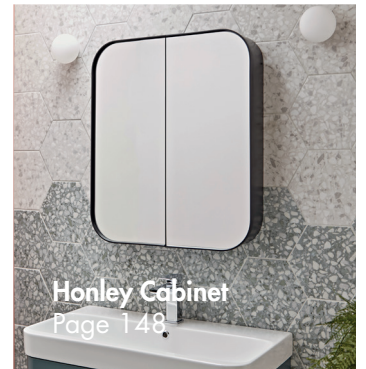

What's new and trending this season...

Cabinets + Mirrors Range Selector

Cabinets												
		Lighting		Control		Demisting	Charging		Safety	Design		
		LED	CCT	IR	Touch	Heated	Charging	USB	IP44	Soft Close	Internal	Recessible
Range	Page No.	Lighting	Control	Infrared Switch	Controls	Demister	Socket	Charging Socket	Rated	Doors	Shelves	or Surface Mounted
Crambeck	140	●	●		●	●	●	●	●	●	●	●
Brierley	142	●	●	●		●	●	●	●	●	●	
Lissett	143	●			●	●	●		●	●	●	●
Andros	144	●	●		●	●	●	●	●	●	●	●
Hanlith	146	●			●	●	●		●	●	●	●
Honley	148									●	●	
Emulate	149									●	●	