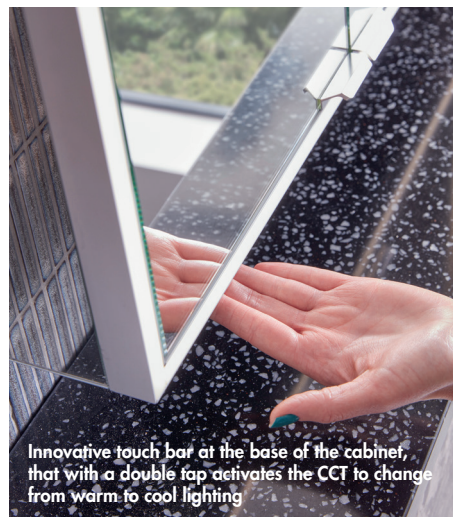

Innovative touch bar at the base of the cabinet, that with a double tap activates the CCT to change from warm to cool lighting

Aluminium Trim
INST06061

Black Trim
INSTA080BL