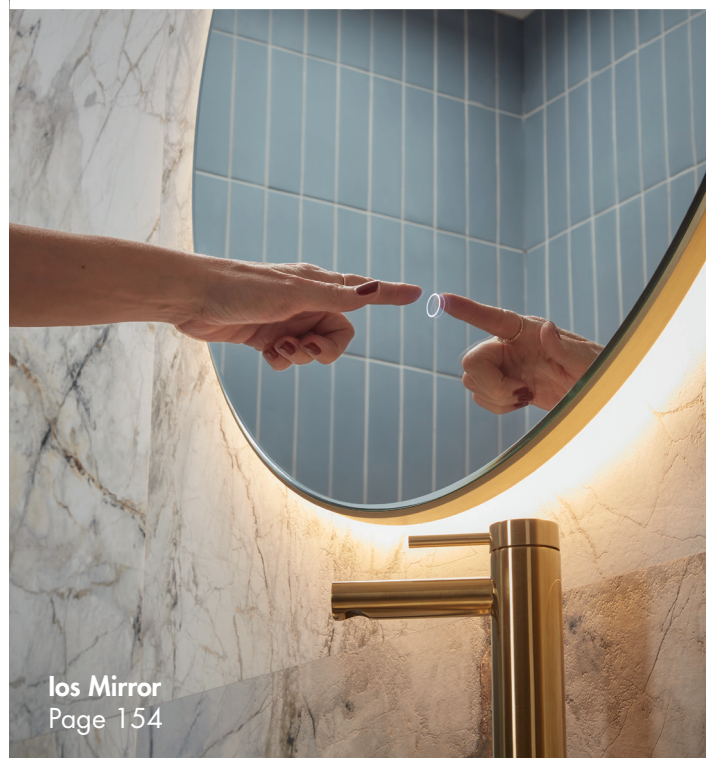

What's new and trending this season...

Cabinets + Mirrors Range Selector

Cabinets												
		Lighting		Control		Demisting	Charging		Safety	Design		
		LED	CCT	IR	Touch	Heated	Charging	USB	IP44	Soft Close	Internal	Recessible
Range	Page No.	Lighting	Control	Infrared Switch	Controls	Demister	Socket	Charging Socket	Rated	Doors	Shelves	or Surface Mounted
Crambeck	140	●	●		●	●	●	●	●	●	●	●
Brierley	142	●	●	●		●	●	●	●	●	●	
Lissett	143	●			●	●	●		●	●	●	●
Andros	144	●	●		●	●	●	●	●	●	●	●
Hanlith	146	●			●	●	●		●	●	●	●
Honley	148									●	●	
Emulate	149									●	●	