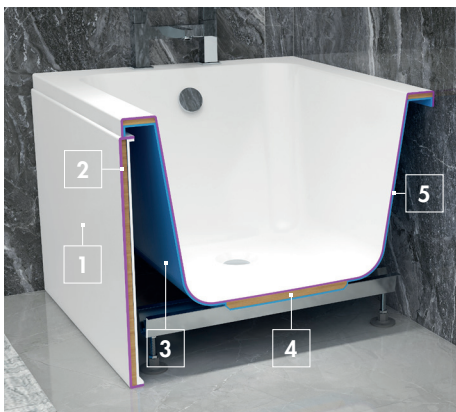

Why choose an Instinct Cast or Premiercast bath?

Hand finished in the UK to the most exacting of standards, Instinct Cast and Premiercast baths are durable and strong with a reassuring substantial weight, perfect for all bathrooms.

Instinct Premiercast

The ultimate premium acrylic bath

All Instinct Premiercast baths are constructed by hand. Firstly the bath is formed from high quality 5mm acrylic, then a full timber supporting frame is added to both the base of the bath and the underside of the rim. This creates a strong base to then apply by hand, 7 layers of fibreglass core matting. Between each layer a resin bonding adhesive is applied which, when dry creates a super strong encapsulated bonded core. Finally the bath is coated with a mix of resin and blue paint, which provides a smooth and superstrength final bonded surface.

1. 1 5mm colour match reinforced acrylic panels
2. 2 Timber frame fully encapsulated with 7 layers of resin bonded fibreglass
3. 3 Blue stoplight resin paint
4. 4 Base board fully encapsulated with 7 layers of resin bonded fibreglass
5. 5 5mm acrylic encapsulated with 7 layers of resin bonded fibreglass

Instinct Cast

Reinforced acrylic bath

All Instinct Cast baths are constructed by both hand and Automated processes, for efficiency and speed. The first process is to form the bath from high quality 5mm acrylic, then a full timber supporting frame is added to both the base of the bath and the underside of the rim. This creates a strong base for a Fibreglass sprayed layer to be applied, encapsulating the timber frame creating a durable and strong bath. Finally the bath is coated with a mix of resin and grey paint, which provides a smooth and strong final bonded surface.