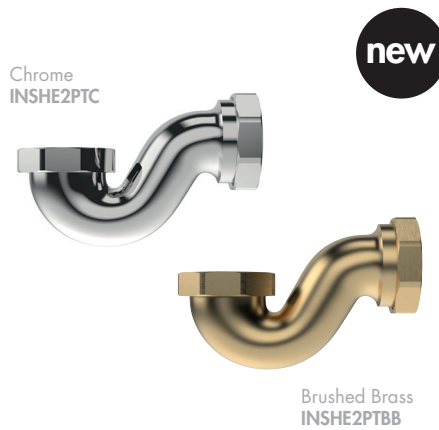

Matt Black
INSHE2BFMB

new

Brushed Brass
INSHE2OCBB

Chrome
INSHE2OCC

Overflow Click Waste

Finish – Chrome or Brushed Brass
Dimensions – 110-770(h) x 135-400(w) x 45(d) mm

INSHE2OCC	Chrome	£257.00
INSHE2OCBB	Brushed Brass	£410.00

new

Brushed Brass
INSHE2OPBB

Chrome
INSHE2OPC

Overflow Plug + Chain

Finish – Chrome or Brushed Brass
Dimensions – 110-770(h) x 135-400(w) x 45(d) mm

INSHE2OPC	Chrome	£189.00
INSHE2OPBB	Brushed Brass	£302.00

new

Brushed Brass
INSHE2PTBB

Chrome
INSHE2PTC

P Trap

Finish – Chrome or Brushed Brass
Dimensions – 52(h) x 128(w) x 45(d) mm

INSHE2PTC	Chrome	£74.00
INSHE2PTBB	Brushed Brass	£109.00

new

Brushed Brass
INSHE2DPBB

Chrome
INSHE2DPC

Drain Pipe

Finish – Chrome or Brushed Brass
Dimensions – 217(h) x 872(w) x 78(d) mm

INSHE2DPC	Chrome	£132.00
INSHE2DPBB	Brushed Brass	£240.00

new

Brushed Brass
INSHE2TSBB

Chrome
INSHE2TSC

Tap Shrouds