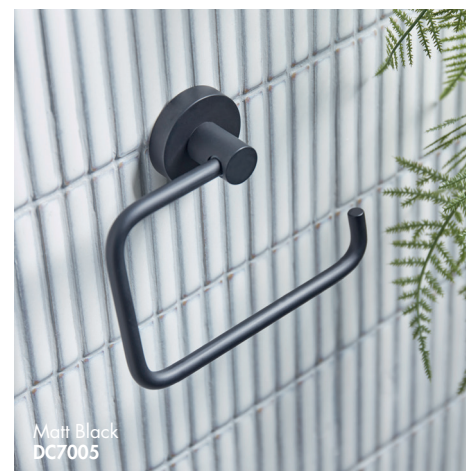

DC7003	Chrome	£29.00
DC7007	Matt Black	£35.00
DC7032	Brushed Brass	£46.00
new DC7053	Gunmetal	£46.00

Matt Black
DC7007

Brushed Brass
DC7030

Toilet Roll Holder

Finish – Chrome, Matt Black, Brushed Brass or Gunmetal
Material – Brass
Dimensions – 110(h) x 140(w) x 40(d) mm

DC7001	Chrome	£37.00
DC7005	Matt Black	£46.00
DC7030	Brushed Brass	£64.00
new DC7051	Gunmetal	£64.00

Brushed Brass
DC7050

Grab Bar

Finish – Chrome, Matt Black, Brushed Brass or Gunmetal
Material – Brass
Dimensions – 25(h) x 505(w) x 75(d) mm

DC7048	Chrome	£139.00
DC7049	Matt Black	£157.00
DC7050	Brushed Brass	£181.00
new DC7056	Gunmetal	£181.00

Gunmetal
DC7055

Toilet Roll Holder

Finish – Chrome, Matt Black, Brushed Brass or Gunmetal
Material – Brass
Dimensions – 44(h) x 140(w) x 65(d) mm

DC7042	Chrome	£44.00
DC7043	Matt Black	£51.00
DC7044	Brushed Brass	£70.00
new DC7055	Gunmetal	£70.00

Matt Black
DC7005

Guarantees

10 Years
on Restore Accessories

ROPER RHODES®
BATH

Restore

Brushed Brass
DC7041