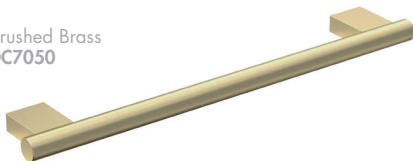

DC7002	Chrome	£46.00
DC7006	Matt Black	£53.00
DC7031	Brushed Brass	£69.00
new DC7052	Gunmetal	£69.00

Gunmetal
DC7053

Robe Hook

Finish – Chrome, Matt Black, Brushed Brass or Gunmetal
Material – Brass
Dimensions – 44(h) x 44(w) x 50(d) mm

DC7003	Chrome	£29.00
DC7007	Matt Black	£35.00
DC7032	Brushed Brass	£46.00
new DC7053	Gunmetal	£46.00

Matt Black
DC7007

Brushed Brass
DC7030

Toilet Roll Holder

Finish – Chrome, Matt Black, Brushed Brass or Gunmetal
Material – Brass
Dimensions – 110(h) x 140(w) x 40(d) mm

DC7001	Chrome	£37.00
DC7005	Matt Black	£46.00
DC7030	Brushed Brass	£64.00
new DC7051	Gunmetal	£64.00

Brushed Brass
DC7050

Grab Bar

Finish – Chrome, Matt Black, Brushed Brass or Gunmetal
Material – Brass
Dimensions – 25(h) x 505(w) x 75(d) mm