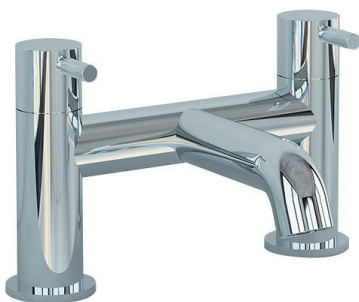

Bath Filler (Two Taphole)

Finish – Chrome
Dimensions – 145(h) x 231.5(w) x 168(d) mm

Flow Rate – 7.2 l/min

INSAZ003CP

£177.00