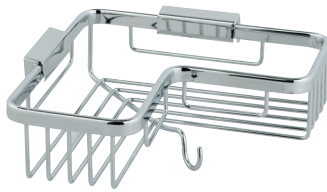

DB70.02 £235.00

Chrome
DB70.02

Guarantees

15 Years
on Accessories

Baskets

Removable Corner Basket

Finish – Chrome
Material – Brass
Dimensions – 60(h) x 250(w) x 185(d) mm

BAS-2000-C/P £140.00

Medium Triangular Corner Basket

Finish – Chrome
Material – Brass
Dimensions – 65(h) x 220(w) x 147(d) mm

BAS-2015M-C/P £65.00

Large Triangular Corner Basket

Finish – Chrome
Material – Brass
Dimensions – 105(h) x 270(w) x 194(d) mm

BAS-2012-C/P £117.00

Corner Basket with Hook

Finish – Chrome
Material – Brass
Dimensions – 90(h) x 206(w) x 206(d) mm

BAS-2014-C/P £170.00

Medium Rectangular Basket

Finish – Chrome
Material – Brass
Dimensions – 65(h) x 210(w) x 128(d) mm