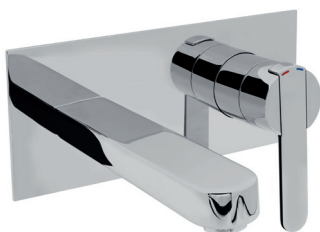

Ecstasy

Guarantees

10 Years
on Ecstasy Bathroom Taps

Basin Taps (Pair)

Finish – Chrome
Dimensions – 105(h) x 42(w) x 108(d) mm

Flow Rate – 12.8 l/min

4E1053 £100.00

Bath Taps (Pair)

Finish – Chrome
Dimensions – 118(h) x 50(w) x 123(d) mm

Flow Rate – 14.4 l/min

4E1054 £117.00

Bidet Mixer (Pop Up Waste)

Finish – Chrome
Dimensions – 120(h) x 50(w) x 145(d) mm

Flow Rate – 3.7 l/min

4E5006 £161.00

Tall Mono Basin Mixer (Click Waste)

Finish – Chrome or Black
Dimensions – 305(h) x 50(w) x 167(d) mm

Flow Rate – 3.4 l/min

4E1059 £159.00

Wall Mounted Basin Mixer (Click Waste)

Finish – Chrome
Dimensions – 100(h) x 230(w) x 250(d) mm

Flow Rate – 5.6 l/min

4E1057 £229.00