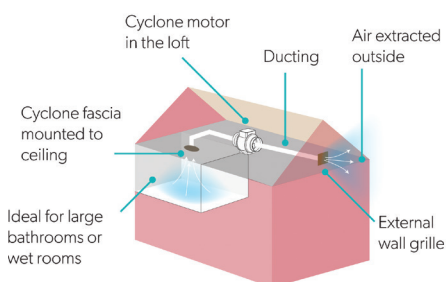

Ventilation

Inline Fans*

Cyclone High Powered Inline Fans

Extraction Rate – 210m³/hr
Overall Dimensions – 145(Ø) x 15(d) mm

*Includes extraction kit

An inline fan is where the fan motor is remotely sited within the loft space and is connected to the fascia and external wall grille by the supplied flexible ducting.