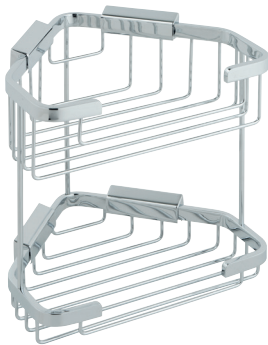

Medium Triangular Corner Basket

Finish – Chrome
Material – Brass
Dimensions – 65(h) x 220(w) x 147(d) mm

BAS-2015M-C/P £65.00

Large Triangular Corner Basket

Finish – Chrome
Material – Brass
Dimensions – 105(h) x 270(w) x 194(d) mm

BAS-2012-C/P £117.00

Corner Basket with Hook

Finish – Chrome
Material – Brass
Dimensions – 90(h) x 206(w) x 206(d) mm

BAS-2014-C/P £170.00

Medium Rectangular Basket

Finish – Chrome
Material – Brass
Dimensions – 65(h) x 210(w) x 128(d) mm

BAS-2016M-C/P £88.00

Large Rectangular Basket

Finish – Chrome
Material – Brass
Dimensions – 85(h) x 300(w) x 138(d) mm

BAS-2016L-C/P £106.00

Large Double Triangular Corner Basket

Finish – Chrome
Material – Brass
Dimensions – 206(h) x 200(w) x 160(d) mm