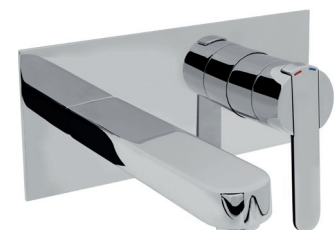

Wall Mounted Bath Filler

Finish – Chrome
Dimensions – 100(h) x 230(w) x 250(d) mm

Flow Rate – 28.0 l/min

4E1058

£224.00