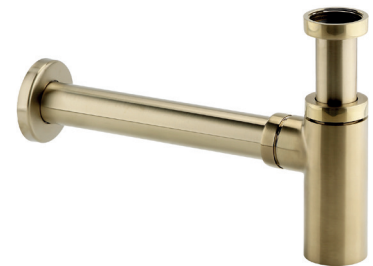

47074	Slotted	£33.00
--------------	---------	--------

Guarantees

10 Years
on Basin Traps

Basin Traps / Shower Wastes

Traditional Brass Bottle Trap

Finish – Chrome or Brushed Nickel
Waste Material – Brass
Dimensions –
315(h) x 140(w) x 75(d) mm (202166-INS)
315(h) x 140(w) x 75(d) mm (47073)

202166-INS	Chrome	£45.00
47073	Brushed Nickel	£98.00

Round Modern Brass Bottle Trap

Finish – Chrome
Waste Material – Brass
Dimensions – 315(h) x 140(w) x 75(d) mm

202117-INS	£56.00
-------------------	--------

Square Brass Bottle Trap

Finish – Chrome
Waste Material – Brass
Dimensions – 315(h) x 140(w) x 75(d) mm

202163-INS	£80.00
-------------------	--------

Round Modern Brass Bottle Trap

Finish – Brushed Nickel
Waste Material – Brass
Dimensions – 415(h) x 140(w) x 75(d) mm

Round Modern Brass Bottle Trap

Finish – Brushed Brass
Waste Material – Brass
Dimensions – 330(h) x 125(w) x 50(d) mm

INS37129BB	£86.00
-------------------	--------

Shower Wastes

90mm Fast Flow Shower Waste (40mm Angled Compression Connector)