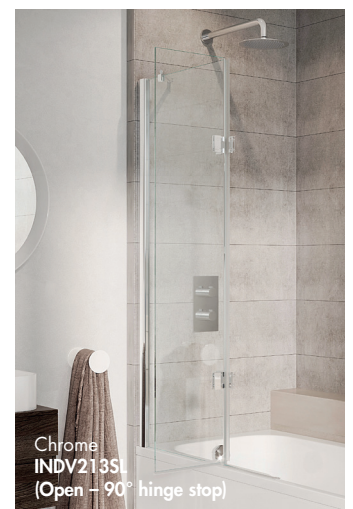

Rotates Through 180°
All or part of the bath screen rotates through 180° for easier access.

Easy Clean Glass
Designed and manufactured to present easy cleaning ability to ensure your bath screen lasts for many years.

Guarantees

 **Lifetime**
on Instinct 8 Extended Width Two Panel + Three Panel Bath Screens

Instinct 8

Instinct 8 Extended Width Two Panel Bath Screen

Finish – Chrome
 Dimensions – 1500(h) x 1100(w) mm
 Adjustment – 1080-1100mm
 Fixing – Designer hinge with built in stop mechanism
 Hinge – 180° hinged moving panel, neatly folds away flush to wall
 Material – Frameless 2 panel screen with designer chrome hinges
 Safety Standard – BS EN 14428

INB8

£678.00

Instinct 8 Three Panel Bath Screen

Finish – Chrome
 Dimensions – 1500(h) x 1400(w) mm
 Adjustment – 1380-1400mm
 Fixing – Designer hinge with built in stop mechanism, cover strip to wall profile so fixings are concealed
 Hinge – 180° hinged moving panel, neatly folds away flush to wall
 Material – Frameless 3 panel screen with designer chrome hinges
 Safety Standard – BS EN 14428

Finish – Chrome or Black

Dimensions – Open 1500(h) x 910(w) mm, Closed 540mm

Adjustment – Open 525-550mm, Closed 885-910mm

Compatibility – Suitable for use with power showers

Material – Frameless with radius glass