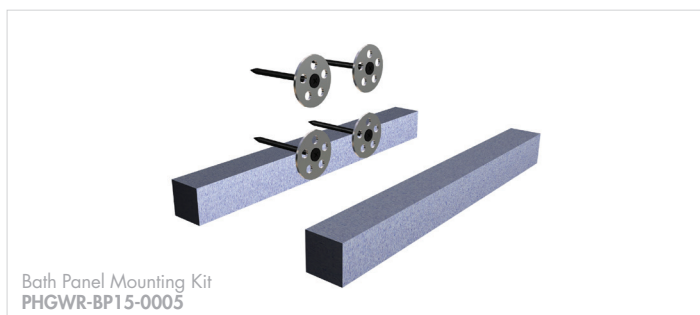

Bath Panel Mounting Kit
PHGWR-BP15-0005