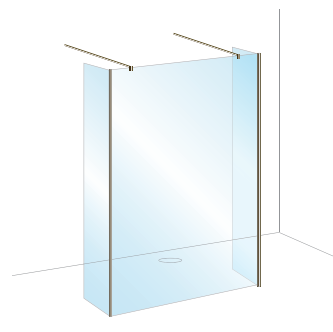

Configuration 11

Linear Panel
Pivoting Deflector Panel x 2
Low Level Brace Kit x 2

This is just a selection of configurations which can be created using either 8mm or 10mm Select glass panels