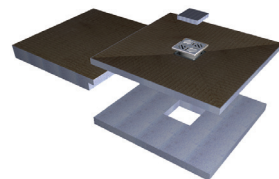

### 300mm Linear Raised Concept Kit

50mm or 140mm above floor options available

Raised Tray

Comprehensive Install Kit (trap and cover included)

Can be cut down to size

300mm Stainless Steel Linear Drain

For use with tiles only (not suitable for vinyl)

### Square Drain Raised Concept Kit

50mm or 140mm above floor options available

Raised Tray

Comprehensive Install Kit (trap and cover included)

Can be cut down to size

Square Drain

For use with tiles only (not suitable for vinyl)