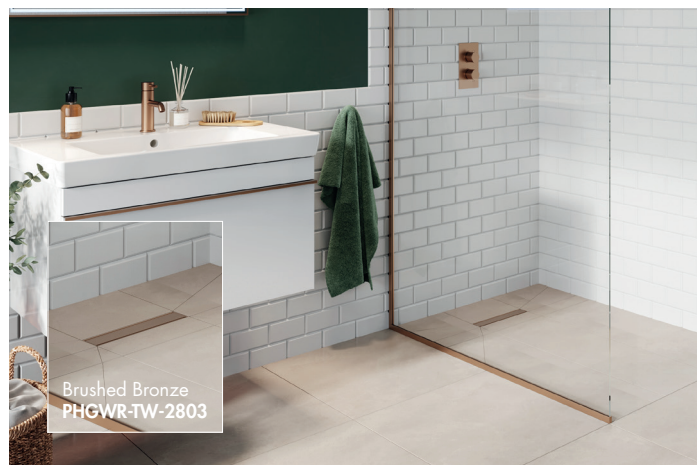

Linear Drain 300mm

All our Linear Drain 300mm shower tray kits include:

- Installation + drainage kit
- Includes 300mm stainless steel drain cover

Centre Drain Kits

Dimensions –

30(h) x 900(w) x 900(d) mm (PHGWR-K3CE-0909)
30(h) x 1200(w) x 1200(d) mm (PHGWR-K3CE-1212)
30(h) x 1200(w) x 900(d) mm (PHGWR-K3CE-1209)
30(h) x 1400(w) x 900(d) mm (PHGWR-K3CE-1409)
30(h) x 1600(w) x 900(d) mm (PHGWR-K3CE-1609)
30(h) x 1800(w) x 900(d) mm (PHGWR-K3CE-1809)

PHGWR-K3CE-0909	£655.00
PHGWR-K3CE-1212	£779.00
PHGWR-K3CE-1209	£759.00
PHGWR-K3CE-1409	£769.00
PHGWR-K3CE-1609	£779.00
PHGWR-K3CE-1809	£873.00

End Drain Kits

Dimensions –

30(h) x 900(w) x 900(d) mm (PHGWR-K3EN-0909)
30(h) x 1000(w) x 1000(d) mm (PHGWR-K3EN-1010)
30(h) x 1200(w) x 1200(d) mm (PHGWR-K3EN-1212)
30(h) x 1200(w) x 900(d) mm (PHGWR-K3EN-1209)
30(h) x 1400(w) x 900(d) mm (PHGWR-K3EN-1409)

PHGWR-K3EN-0909	£655.00
PHGWR-K3EN-1010	£675.00
PHGWR-K3EN-1212	£779.00
PHGWR-K3EN-1209	£759.00
PHGWR-K3EN-1409	£769.00
PHGWR-K3EN-1609	£779.00

Coloured Drain Covers 300mm

PHGWR-TW-2003	Mat Black	£67.00
PHGWR-TW-2803	Brushed Bronze	£67.00
PHGWR-TW-0503	Tileable	£72.00

Linear Waste Finishing Trim 300mm

PHGWR-TS-0505	Stainless Steel	£47.00
PHGWR-TS-0520	Mat Black	£51.00
PHGWR-TS-0528	Brushed Bronze	£51.00
PHGWR-TS-0586	Anthracite	£51.00