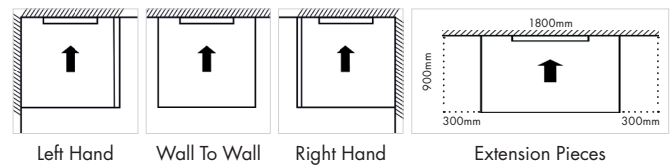

### Linear Drain 600mm

All our Linear Drain 600mm shower tray kits include:  
 – Installation + drainage kit  
 – Includes 600mm stainless steel drain cover

End Drain Kits	
Dimensions –	
30(h) x 900(w) x 900(d) mm (PHGWR-K6EN-0909)	
30(h) x 1200(w) x 1200(d) mm (PHGWR-K6EN-1212)	
30(h) x 1200(w) x 900(d) mm (PHGWR-K6EN-1209)	
30(h) x 1400(w) x 900(d) mm (PHGWR-K6EN-1409)	
30(h) x 1600(w) x 900(d) mm (PHGWR-K6EN-1609)	
<b>PHGWR-K6EN-0909</b>	£675.00
<b>PHGWR-K6EN-1212</b>	£821.00
<b>PHGWR-K6EN-1209</b>	£779.00
<b>PHGWR-K6EN-1409</b>	£811.00
<b>PHGWR-K6EN-1609</b>	£831.00