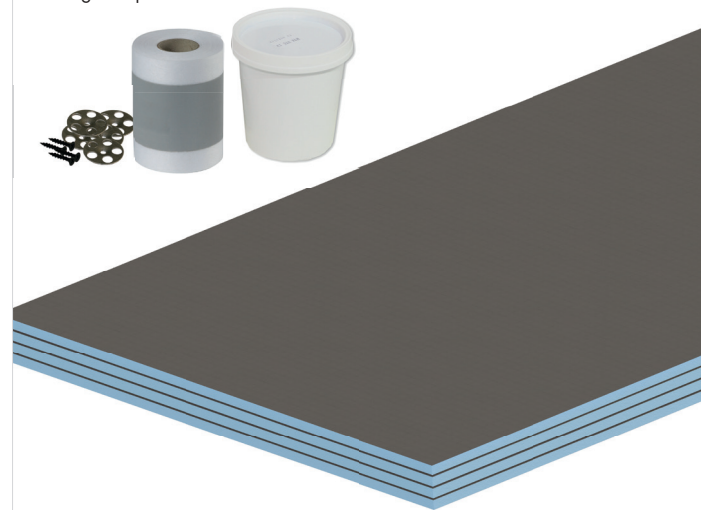

Waterproof Wall + Floor Kits

	Board Thickness	Size	Weight Each	Pallet Qty	
Wall Kits					
Kit Includes – 12mm Boards (1200 x 600mm), Board Fixings, Pro-Seal, 20m Waterproof Tape					
PHGWR-WK-0288	12mm	2.88m²	12kg	–	£135.00
PHGWR-WK-0432	12mm	4.32m²	17kg	–	£169.00
Floor Kits					
Kit Includes – 10mm Boards (1200 x 600mm), Board Fixings, Pro-Seal, 20m Waterproof Tape					
PHGWR-FK-0288	10mm	2.88m²	14kg	–	£128.00
PHGWR-FK-0432	10mm	4.32m²	19kg	–	£160.00

Wall and Floor Kits are supplied with fully Waterproof Tape + Pro-Seal Sealing Compound