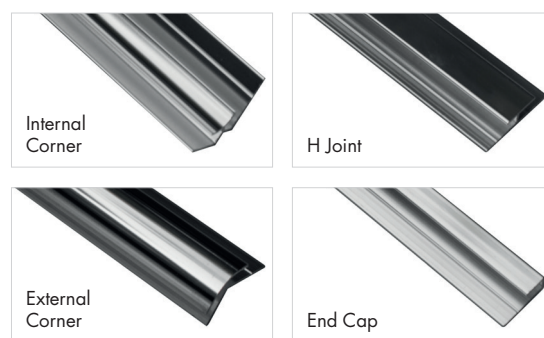

2440(h) x 900(w) x 4(d) mm

2440(h) x 1220(w) x 4(d) mm

	Gloss	Matt
2440 x 600mm	£454.00	£476.00
2440 x 900mm	£680.00	£705.00
2440 x 1220mm	£814.00	£833.00

For Wetwall profiles + accessories please see below

Wetwall Profiles + Accessories

Alloy, Tile + Brilliance Collections

Wetwall profiles come in 2420mm lengths and are available in polished silver.

H Joint – Polished Silver	£35.00
End Cap – Polished Silver	£33.00
Internal Corner – Polished Silver	£45.00
External Corner – Polished Silver	£46.00
Adhesive / Silicone Pack – Brilliance Only	£55.00