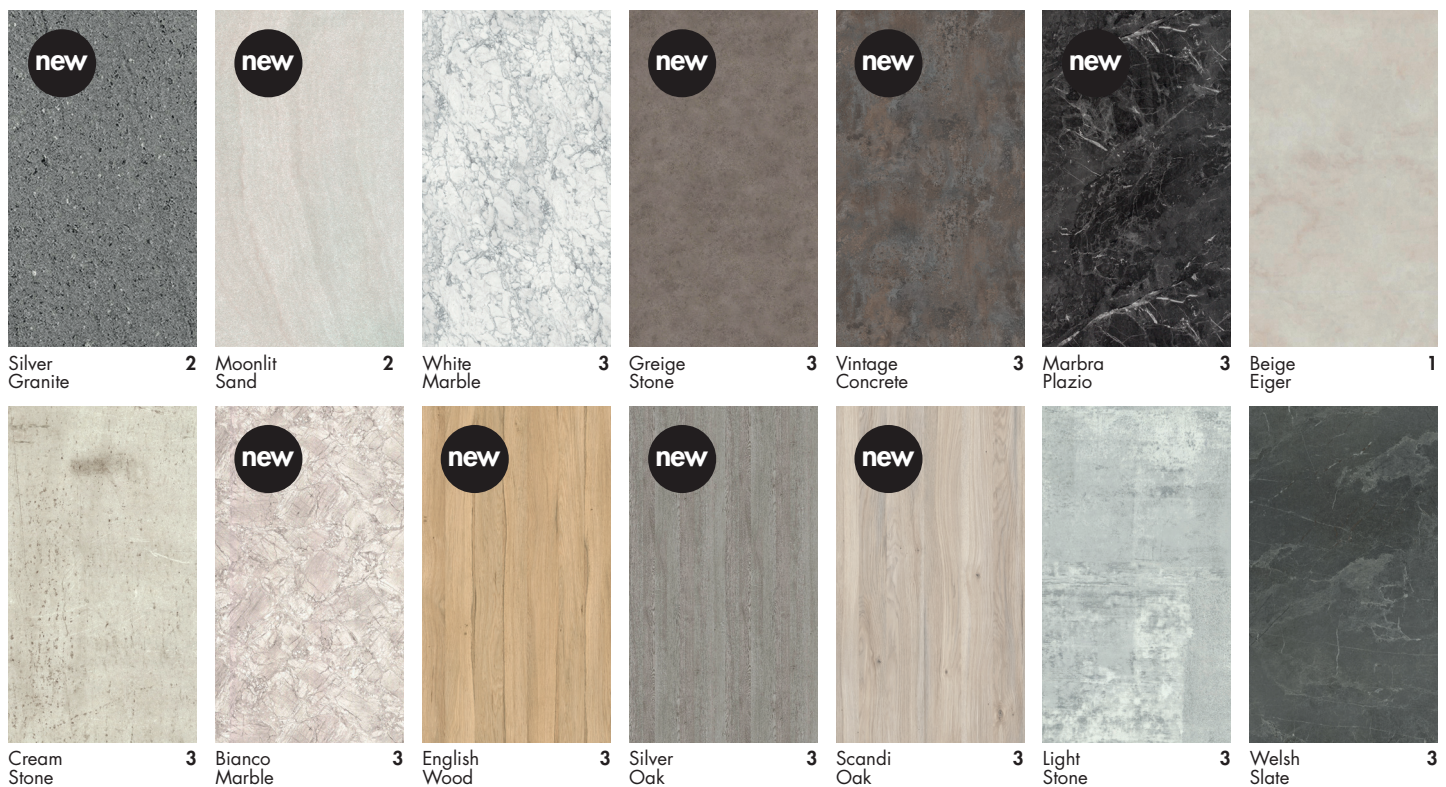

Vintage Concrete, Mermaid Collection