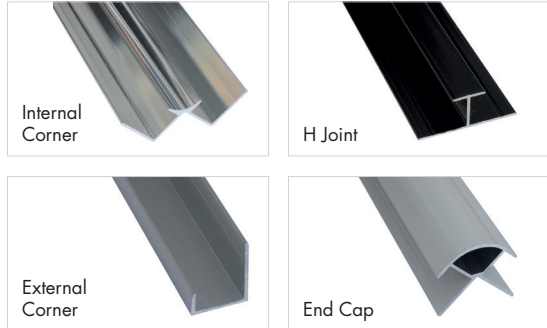

Wall Panelling

Mermaid Collection Profiles + Accessories

Mermaid Collection Extrusions

Mermaid trade profiles come in 2450mm lengths.

	SAA	White/Black	Polished Silver
Internal Corner	£27.00	£29.00	£49.00
External Corner	£29.00	£34.00	£62.00
End Cap	£21.00	£24.00	£66.00
H Joint	£22.00	£27.00	£47.00