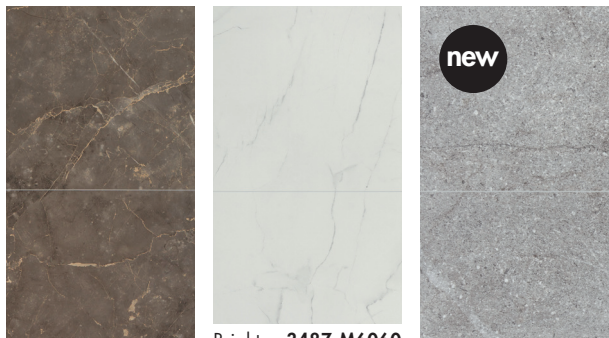

new
Pure Oak Slats **2164-M0500**
240x5cm*

new
Light Wood Slats **2159-M0500**
240x5cm*

Vertical Plank + Slats

Light Wood Slats, Scandinavian Tile Effect Collection

Wall Panelling

Marble Collection

Polished Stone, Marble Collection

Marble Tile Effect

Our marble panels could have been hewn from real Italian stone. Featuring a realistic tile effect grout line, this brand-new range offers a distractingly difficult choice. Dimensions – 2400(h) x 600(w) x 10.2(d) mm

£237.00

For Fibo profiles + accessories please see page 350

White Marble **2273-M6060** 60x60cm*
 Grey Marble **2279-M6060** 60x60cm*
 Black Marble **2272-M6060** 60x60cm*

Brown Marble **2278-M6060** 60x60cm*
 Bright Marble **3487-M6060** 60x60cm* (High Gloss)
 Polished Stone **8304-M6060** 60x60cm*