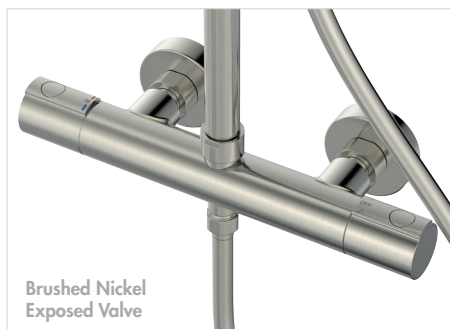

Keros

Keros Thermostatic Twin Outlet Bar Shower Mixer

Finish – Chrome, Matt Black, Brushed Brass, Brushed Nickel
Overhead – 230mm (Adjustable height)
Handset – Three function
Hose – Smooth PVC
Hose Length – 1500mm

INST13217CP	Chrome	£298.00
INST13217MB	Matt Black	£359.00
INST13217BB	Brushed Brass	£429.00
INST13217BN	Brushed Nickel	£416.00