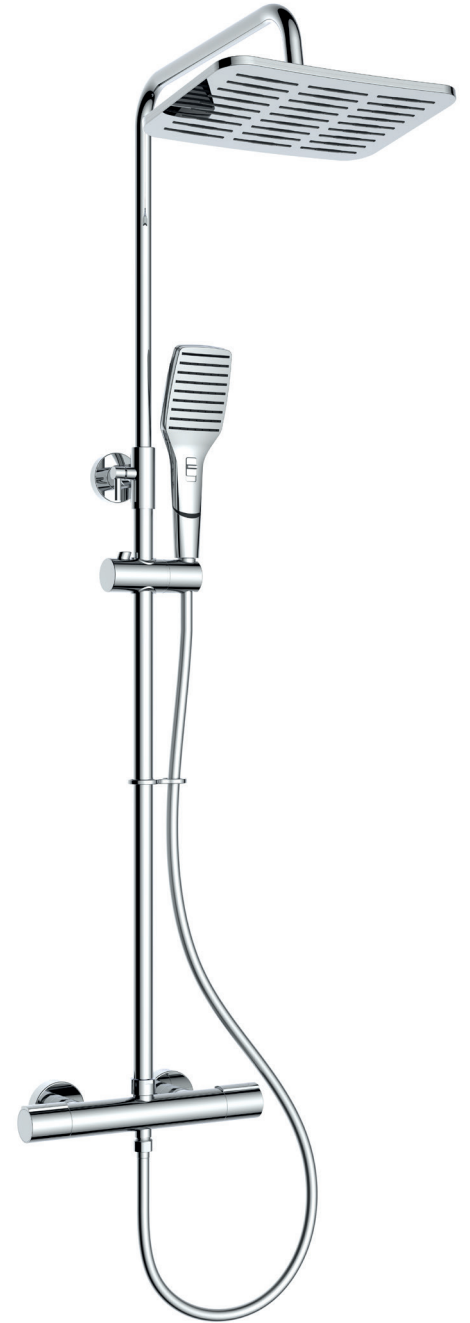

### Andros Square Twin Outlet Thermostatic Bar Shower Mixer (Push Button)

Finish – Chrome  
Overhead – 200mm (Adjustable height)  
Handset – Three function  
Hose – Smooth finish  
Hose Length – 1500mm

INSAN3037

£390.00

The push button on the Andros handset has three functions and can easily be changed by pressing the button at the bottom of the shower head.

# Nostell

The contemporary designed Nostell shower with rainfall and waterfall handset modes will create a unique look for your bathroom. Scan to view the range

**Guarantees**

**10** Years on Nostell + Azerley Showers

**new**

Chrome  
INST13227CP

Exposed Valve

Two Function Handset

**Nostell Thermostatic Twin Outlet Bar Shower Mixer**

Finish – Chrome  
Overhead – 293(w) x 200(h) mm (Adjustable height)  
Handset – Two function  
Hose – Smooth PVC  
Hose Length – 1500mm