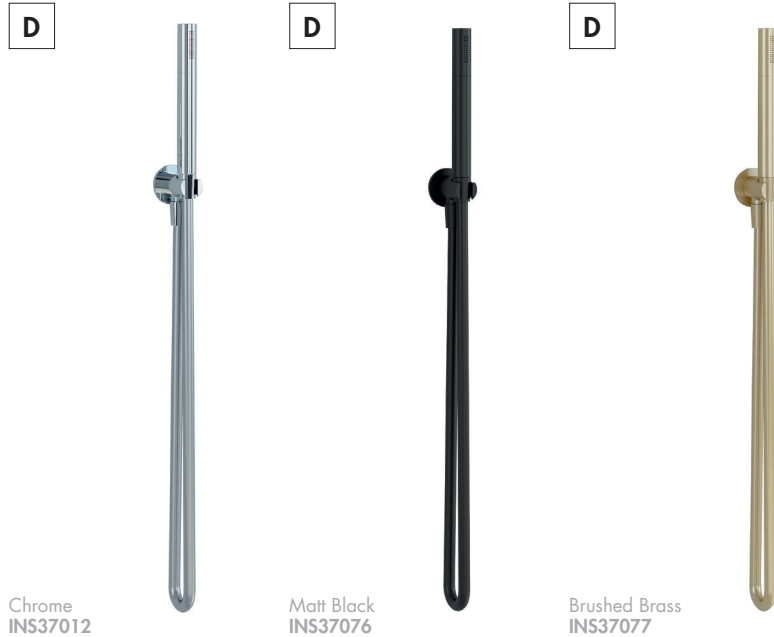

#### Standard Hose

Kit Includes – Round Wall Outlet Elbow, Bracket, Standard Hose + Round Pencil ABS Headset

**INS37011** Chrome £48.00

#### Smooth Hose

Kit Includes – Round Wall Outlet Elbow, Bracket, Smooth Hose + Round Pencil ABS Headset

**INS37012** Chrome (ABS Handset) £55.00

**INS37076** Matt Black (Brass Handset) £83.00

**INS37077** Brushed Brass (Brass Handset) £83.00

Chrome  
INS37012

Matt Black  
INS37076

Brushed Brass  
INS37077