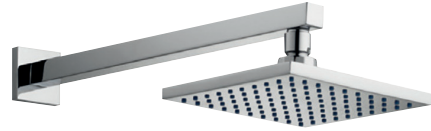

Fixed Head Kit (D)
INS37015