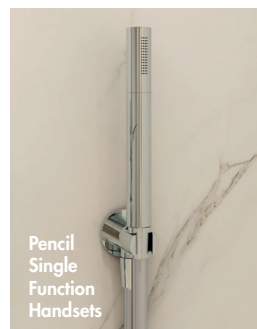

Outlet Options