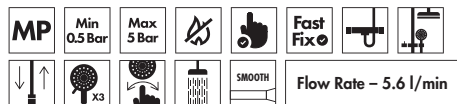

## Keros Thermostatic Twin Outlet Bar Shower Mixer

Finish – Chrome, Matt Black, Brushed Brass, Brushed Nickel  
Overhead – 230mm (Adjustable height)  
Handset – Three function  
Hose – Smooth PVC  
Hose Length – 1500mm