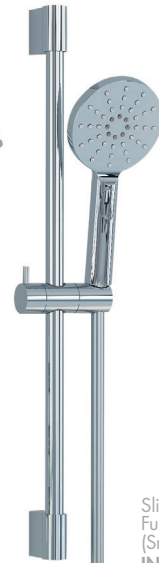

Chrome		
<b>INS37055</b>	Twin Outlet Valve	£276.00
<b>INS37082</b>	Slide Rail Kit, Multi Function Handset (Smooth Hose)	£60.00
<b>INS37018</b>	Round Wall Arm + 200mm ABS Shower Head	£61.00
<b>INS37019</b>	Round Wall Elbow	£18.00
<b>INS37112</b>	Keros Pack 2	Total £415.00
Matt Black		
<b>INS37059</b>	Twin Outlet Valve	£304.00
<b>INS37083</b>	Slide Rail Kit, Multi Function Handset (Smooth Hose)	£103.00
<b>INS37107</b>	Slimline Round 200mm Shower Head + Ceiling Arm	£87.00
<b>INS37078</b>	Round Wall Elbow	£26.00
<b>INS37113</b>	Keros Pack 2	Total £520.00
Brushed Brass		
<b>INS37067</b>	Twin Outlet Valve	£304.00
<b>INS37084</b>	Slide Rail Kit, Multi Function Handset (Smooth Hose)	£103.00
<b>INS37108</b>	Slimline Round 200mm Shower Head + Ceiling Arm	£87.00
<b>INS37079</b>	Round Wall Elbow	£26.00
<b>INS37114</b>	Keros Pack 2	Total £520.00

# Keros Packs

Slimline Round 200mm Shower Head + Ceiling Arm  
INS37108

new

Slimline Round 200mm Shower Head + Ceiling Arm  
INS37018

new

Twin Outlet Valve  
INS37068

Round Wall Outlet Elbow, Bracket, Smooth Hose + Round Pencil ABS Handset  
INS37077

Twin Outlet Valve  
INS37056

Slide Rail Kit, Multi Function Handset (Smooth Hose)  
INS37082

Round Wall Elbow  
INS37019

## Keros Pack 3

Finish – Chrome, Matt Black or Brushed Brass  
Maintenance – Fully serviceable via front access  
Accreditation – WRAS approved valve Cartridge – Easy access, easy clean cartridge  
Insertion Depth – 80mm min - 100mm max  
Inlet and Outlet Connections – ½" BSP threads  
Compatibility – Suitable for medium pressure systems with minimum working pressure requirement of 0.5 Bar