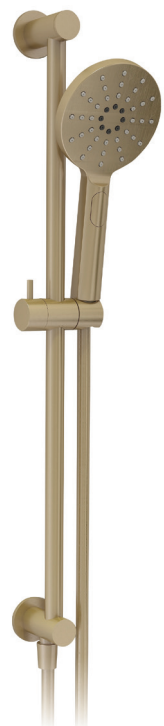

## Integrated Wall Elbow Slide Rail Kit, Multifunction Handset + Smooth Hose

D

Chrome  
INS37085

D

Matt Black  
INS37086

D

Brushed Brass  
INS37087

#### Integrated Wall Elbow Slide Rail Kit, Multifunction Handset + Smooth Hose

**new** INS37085 Chrome £160.00

**new** INS37086 Matt Black £201.00

**new** INS37087 Brushed Brass £201.00

**Guarantees**

**10** Years  
on Concealed Showers