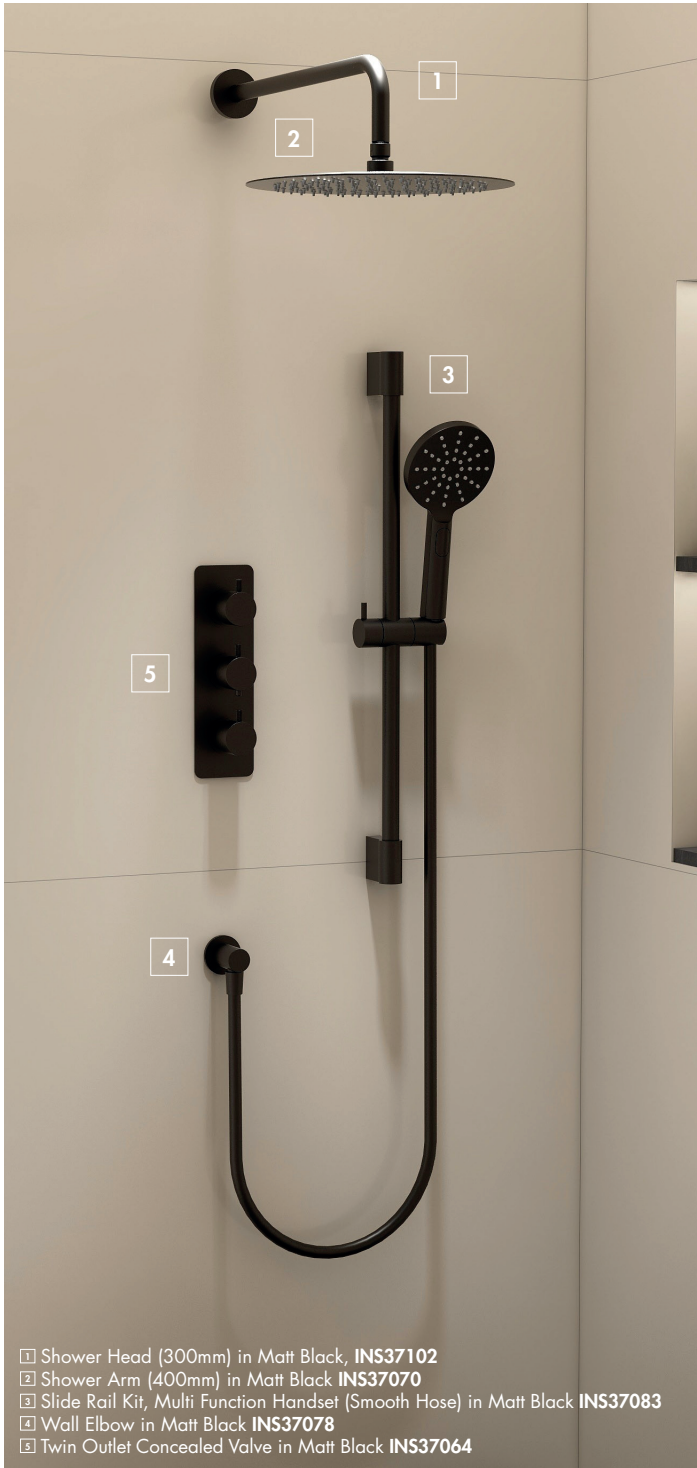

# Create Your Own Shower

**Guarantees**

**10** Years on Concealed Showers

**5** Years on Valve Working Parts

**1** Year on Shower Kit Components

- 1 Shower Head (300mm) in Matt Black, **INS37102**
- 2 Shower Arm (400mm) in Matt Black, **INS37070**
- 3 Slide Rail Kit, Multi Function Handset (Smooth Hose) in Matt Black, **INS37083**
- 4 Wall Elbow in Matt Black, **INS37078**
- 5 Twin Outlet Concealed Valve in Matt Black, **INS37064**

- 1 Integrated Wall Elbow Slide Rail Kit, Multifunction Handset (Smooth Hose) in Brushed Brass, **INS37087**
- 2 Single Outlet Concealed Valve in Brushed Brass, **INS37066**

**Concealed Valves**