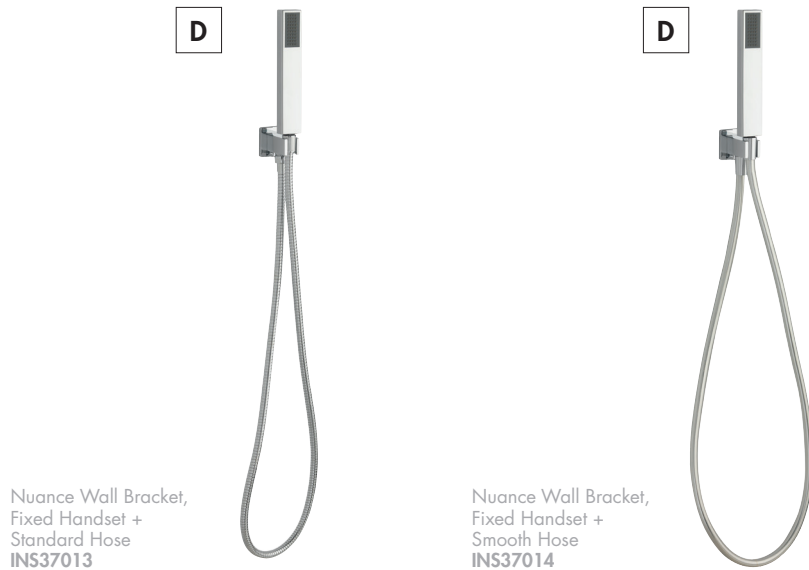

#### Standard Hose

Kit Includes – Square Wall Outlet Elbow, Bracket, Standard Hose + Square Pencil ABS Headset

**INS37013** Chrome £58.00

#### Smooth Hose

Kit Includes – Square Wall Outlet Elbow, Bracket, Smooth Hose + Square Pencil ABS Headset

**INS37014** Chrome £57.00

Nuance Wall Bracket,  
Fixed Handset +  
Standard Hose  
INS37013

Nuance Wall Bracket,  
Fixed Handset +  
Smooth Hose  
INS37014