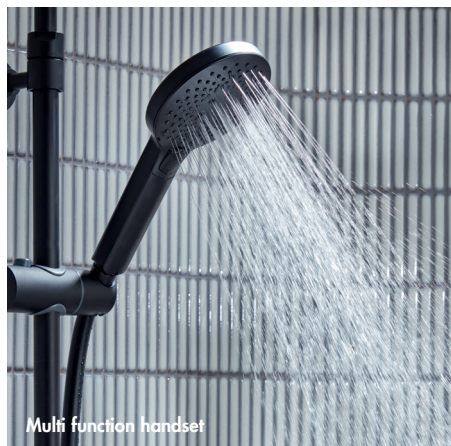

Multi function handset

Single Outlet

Flow Rate – 3.7 l/min

INSIO3003 Chrome £227.00

Twin Outlet

Flow Rate – 7.0 l/min

INSIO3004 Chrome £315.00

INSIO3038 Matt Black £360.00