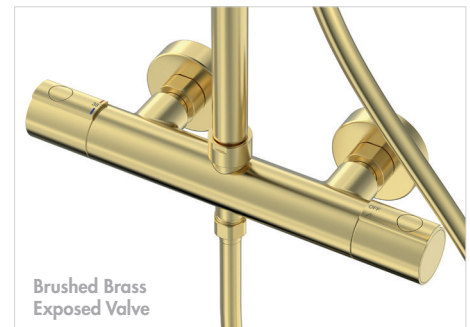

**Slide Rail Kit**  
Consist of a shower head, a shower hose and a rail on which the shower heads slides up and down.

**Telescopic Rail Kit**  
Consist of a shower head, and a rigid riser rail on which the shower heads moves up and down.

# Keros

Guarantees

**10** Years on Keros Showers

new

Brushed Brass  
INST13217BB

Matt Black  
INST13217MB

Chrome  
Exposed Valve

Matt Black  
Exposed Valve