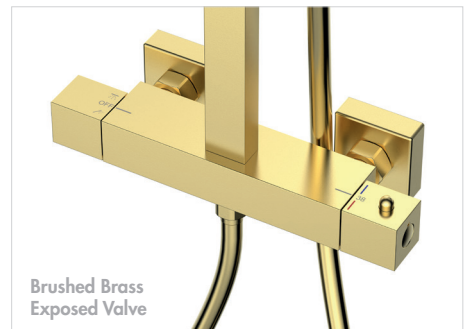

# Milos

Guarantees

**10** Years  
on Milos Showers

new

Brushed Brass  
INST13226BB

Matt Black  
INST13226MB

Chrome  
Exposed Valve

Matt Black  
Exposed Valve