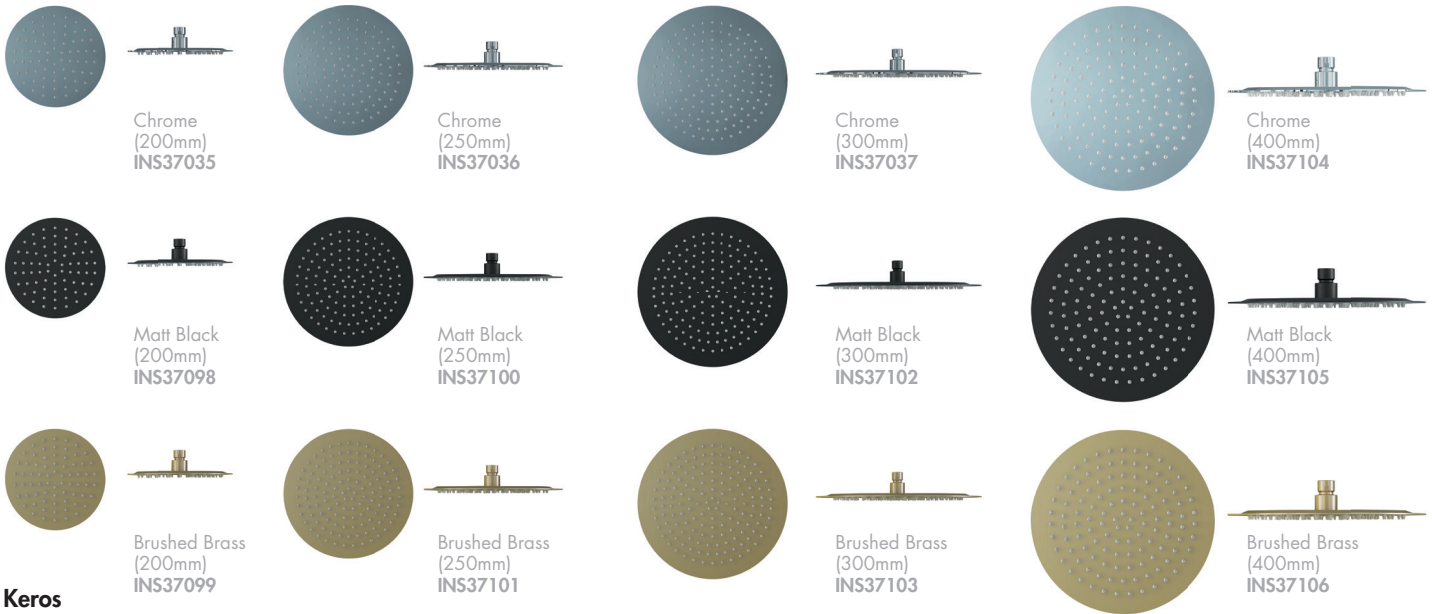

Shower Kit Components

Shower Heads

Keros

Design – Round

200mm Slimline Shower Head			300mm Slimline Shower Head			200mm ABS Shower Head					
MP	Min 0.5 Bar		MP	Min 0.5 Bar		LP	Min 0.2 Bar				
new	INS37035	Chrome	£35.00	new	INS37037	Chrome	£68.00	new	INS37041	Chrome	£27.00
new	INS37098	Matt Black	£52.00	new	INS37102	Matt Black	£86.00				
new	INS37099	Brushed Brass	£52.00	new	INS37103	Brushed Brass	£86.00				
250mm Slimline Shower Head			400mm Slimline Shower Head			Keros ABS Shower Head INS37041					
MP	Min 0.5 Bar		MP	Min 0.5 Bar							
new	INS37036	Chrome	£60.00	new	INS37104				Chrome	£112.00	
new	INS37100	Matt Black	£77.00	new	INS37105				Matt Black	£155.00	
new	INS37101	Brushed Brass	£77.00	new	INS37106	Brushed Brass	£155.00				

Nuance

Design – Square

200mm ABS Shower Head			200mm Slimline Shower Head			250mm Slimline Shower Head			300mm Slimline Shower Head		
LP	Min 0.2 Bar		LP	Min 0.2 Bar		MP	Min 0.5 Bar		MP	Min 0.5 Bar	
INS37042	Chrome	£27.00	INS37038	Chrome	£43.00	INS37039	Chrome	£69.00	INS37040	Chrome	£77.00
Chrome (ABS) INS37042			Chrome Slimline (200mm) INS37038			Chrome Slimline (250mm) INS37039			Chrome Slimline (250mm) INS37040