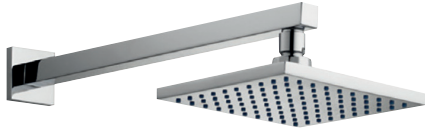

Nuance Packs

Fixed Head Kit (D)
INS37015