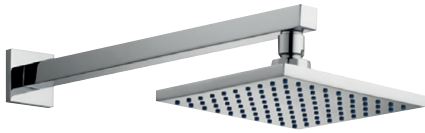

Nuance Packs

Guarantees

10 Years on Concealed Showers

5 Years on Valve Working Parts

1 Year on Shower Kit Components

Fixed Head Kit (D)
INS37015