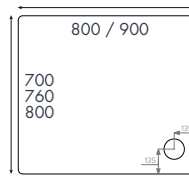

Standard + Anti Slip Trays

Finish – White
Material – 45mm acrylic capped stone resin shower tray
Waste – 90mm fast flow waste also available
Compatibility – Fully compatible with the Instinct shower enclosure ranges
Components – Available with leg and panel set to raise off the floor
Safety – Anti slip rated to Class C standard

Low Profile Standard Trays		
H970100	900 x 700mm	£209.00
H976100	900 x 760mm	£235.00
H980100	900 x 800mm	£271.00
H1070100	1000 x 700mm	£280.00
H1076100	1000 x 760mm	£280.00
H1080100	1000 x 800mm	£301.00
H1090100	1000 x 900mm	£318.00
H1176100	1100 x 760mm	£315.00
H1180100	1100 x 800mm	£320.00
H1190100	1100 x 900mm	£314.00
H1270100	1200 x 700mm	£292.00
H1276100	1200 x 760mm	£286.00
H1280100	1200 x 800mm	£268.00
H1290100	1200 x 900mm	£311.00
H1380100	1300 x 800mm	£401.00
H1470100	1400 x 700mm	£431.00
H1480100	1400 x 800mm	£446.00
H1490100	1400 x 900mm	£478.00
H1570100	1500 x 700mm	£496.00
H1576100	1500 x 760mm	£496.00
H1580100	1500 x 800mm	£496.00
H1590100	1500 x 900mm	£496.00
H1670100	1600 x 700mm	£528.00
H1676100	1600 x 760mm	£528.00
H1680100	1600 x 800mm	£528.00
H1690100	1600 x 900mm	£528.00
H1770100	1700 x 700mm	£545.00
H1776100	1700 x 760mm	£545.00
H1780100	1700 x 800mm	£560.00
H1790100	1700 x 900mm	£579.00
H1880100	1800 x 800mm	£659.00

Low Profile Anti Slip Trays		
ASH970100	900 x 700mm	£264.00
ASH976100	900 x 760mm	£294.00
ASH980100	900 x 800mm	£339.00
ASH1070100	1000 x 700mm	£350.00
ASH1076100	1000 x 760mm	£350.00
ASH1080100	1000 x 800mm	£376.00
ASH1090100	1000 x 900mm	£397.00
ASH1176100	1100 x 760mm	£399.00
ASH1180100	1100 x 800mm	£399.00
ASH1190100	1100 x 900mm	£399.00
ASH1270100	1200 x 700mm	£372.00
ASH1276100	1200 x 760mm	£357.00
ASH1280100	1200 x 800mm	£335.00
ASH1290100	1200 x 900mm	£389.00
ASH1380100	1300 x 800mm	£497.00
ASH1470100	1400 x 700mm	£533.00
ASH1480100	1400 x 800mm	£539.00
ASH1490100	1400 x 900mm	£555.00
ASH1570100	1500 x 700mm	£605.00
ASH1576100	1500 x 760mm	£605.00
ASH1580100	1500 x 800mm	£616.00
ASH1590100	1500 x 900mm	£626.00
ASH1670100	1600 x 700mm	£641.00
ASH1676100	1600 x 760mm	£657.00
ASH1680100	1600 x 800mm	£667.00
ASH1690100	1600 x 900mm	£665.00
ASH1770100	1700 x 700mm	£684.00
ASH1776100	1700 x 760mm	£698.00
ASH1780100	1700 x 800mm	£705.00
ASH1790100	1700 x 900mm	£718.00
ASH1880100	1800 x 800mm	£770.00