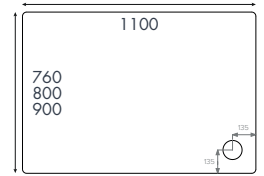

Standard + Anti Slip Trays

Finish – White
Material – 45mm acrylic capped stone resin shower tray
Waste – 90mm fast flow waste also available
Compatibility – Fully compatible with the Instinct shower enclosure ranges
Components – Available with leg and panel set to raise off the floor
Safety – Anti slip rated to Class C standard

Low Profile Standard Trays		
H970100	900 x 700mm	£209.00
H976100	900 x 760mm	£235.00
H980100	900 x 800mm	£271.00
H1070100	1000 x 700mm	£280.00
H1076100	1000 x 760mm	£280.00
H1080100	1000 x 800mm	£301.00
H1090100	1000 x 900mm	£318.00
H1176100	1100 x 760mm	£315.00
H1180100	1100 x 800mm	£320.00
H1190100	1100 x 900mm	£314.00
H1270100	1200 x 700mm	£292.00
H1276100	1200 x 760mm	£286.00
H1280100	1200 x 800mm	£268.00
H1290100	1200 x 900mm	£311.00
H1380100	1300 x 800mm	£401.00
H1470100	1400 x 700mm	£431.00
H1480100	1400 x 800mm	£446.00
H1490100	1400 x 900mm	£478.00
H1570100	1500 x 700mm	£496.00
H1576100	1500 x 760mm	£496.00
H1580100	1500 x 800mm	£496.00
H1590100	1500 x 900mm	£496.00
H1670100	1600 x 700mm	£528.00
H1676100	1600 x 760mm	£528.00
H1680100	1600 x 800mm	£528.00
H1690100	1600 x 900mm	£528.00
H1770100	1700 x 700mm	£545.00
H1776100	1700 x 760mm	£545.00
H1780100	1700 x 800mm	£560.00
H1790100	1700 x 900mm	£579.00
H1880100	1800 x 800mm	£659.00

Low Profile Anti Slip Trays		
ASH970100	900 x 700mm	£264.00
ASH976100	900 x 760mm	£294.00
ASH980100	900 x 800mm	£339.00
ASH1070100	1000 x 700mm	£350.00
ASH1076100	1000 x 760mm	£350.00
ASH1080100	1000 x 800mm	£376.00
ASH1090100	1000 x 900mm	£397.00
ASH1176100	1100 x 760mm	£399.00
ASH1180100	1100 x 800mm	£399.00
ASH1190100	1100 x 900mm	£399.00
ASH1270100	1200 x 700mm	£372.00
ASH1276100	1200 x 760mm	£357.00
ASH1280100	1200 x 800mm	£335.00
ASH1290100	1200 x 900mm	£389.00
ASH1380100	1300 x 800mm	£497.00
ASH1470100	1400 x 700mm	£533.00
ASH1480100	1400 x 800mm	£539.00
ASH1490100	1400 x 900mm	£555.00
ASH1570100	1500 x 700mm	£605.00
ASH1576100	1500 x 760mm	£605.00
ASH1580100	1500 x 800mm	£616.00
ASH1590100	1500 x 900mm	£626.00
ASH1670100	1600 x 700mm	£641.00
ASH1676100	1600 x 760mm	£657.00
ASH1680100	1600 x 800mm	£667.00
ASH1690100	1600 x 900mm	£665.00
ASH1770100	1700 x 700mm	£684.00
ASH1776100	1700 x 760mm	£698.00
ASH1780100	1700 x 800mm	£705.00
ASH1790100	1700 x 900mm	£718.00
ASH1880100	1800 x 800mm	£770.00