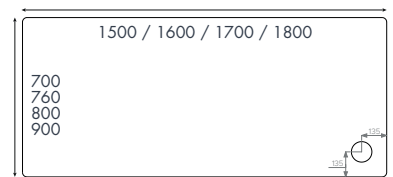

Standard + Anti Slip Trays

Finish – White
Material – 45mm acrylic capped stone resin shower tray
Waste – 90mm fast flow waste also available
Compatibility – Fully compatible with the Instinct shower enclosure ranges
Components – Available with leg and panel set to raise off the floor
Safety – Anti slip rated to Class C standard

Low Profile Standard Trays		
H970100	900 x 700mm	£209.00
H976100	900 x 760mm	£235.00
H980100	900 x 800mm	£271.00
H1070100	1000 x 700mm	£280.00
H1076100	1000 x 760mm	£280.00
H1080100	1000 x 800mm	£301.00
H1090100	1000 x 900mm	£318.00
H1176100	1100 x 760mm	£315.00
H1180100	1100 x 800mm	£320.00
H1190100	1100 x 900mm	£314.00
H1270100	1200 x 700mm	£292.00
H1276100	1200 x 760mm	£286.00
H1280100	1200 x 800mm	£268.00
H1290100	1200 x 900mm	£311.00
H1380100	1300 x 800mm	£401.00
H1470100	1400 x 700mm	£431.00
H1480100	1400 x 800mm	£446.00
H1490100	1400 x 900mm	£478.00
H1570100	1500 x 700mm	£496.00
H1576100	1500 x 760mm	£496.00
H1580100	1500 x 800mm	£496.00
H1590100	1500 x 900mm	£496.00
H1670100	1600 x 700mm	£528.00
H1676100	1600 x 760mm	£528.00
H1680100	1600 x 800mm	£528.00
H1690100	1600 x 900mm	£528.00
H1770100	1700 x 700mm	£545.00
H1776100	1700 x 760mm	£545.00
H1780100	1700 x 800mm	£560.00
H1790100	1700 x 900mm	£579.00
H1880100	1800 x 800mm	£659.00

Low Profile Anti Slip Trays		
ASH970100	900 x 700mm	£264.00
ASH976100	900 x 760mm	£294.00
ASH980100	900 x 800mm	£339.00
ASH1070100	1000 x 700mm	£350.00
ASH1076100	1000 x 760mm	£350.00
ASH1080100	1000 x 800mm	£376.00
ASH1090100	1000 x 900mm	£397.00
ASH1176100	1100 x 760mm	£399.00
ASH1180100	1100 x 800mm	£399.00
ASH1190100	1100 x 900mm	£399.00
ASH1270100	1200 x 700mm	£372.00
ASH1276100	1200 x 760mm	£357.00
ASH1280100	1200 x 800mm	£335.00
ASH1290100	1200 x 900mm	£389.00
ASH1380100	1300 x 800mm	£497.00
ASH1470100	1400 x 700mm	£533.00
ASH1480100	1400 x 800mm	£539.00
ASH1490100	1400 x 900mm	£555.00
ASH1570100	1500 x 700mm	£605.00
ASH1576100	1500 x 760mm	£605.00
ASH1580100	1500 x 800mm	£616.00
ASH1590100	1500 x 900mm	£626.00
ASH1670100	1600 x 700mm	£641.00
ASH1676100	1600 x 760mm	£657.00
ASH1680100	1600 x 800mm	£667.00
ASH1690100	1600 x 900mm	£665.00
ASH1770100	1700 x 700mm	£684.00
ASH1776100	1700 x 760mm	£698.00
ASH1780100	1700 x 800mm	£705.00
ASH1790100	1700 x 900mm	£718.00
ASH1880100	1800 x 800mm	£770.00