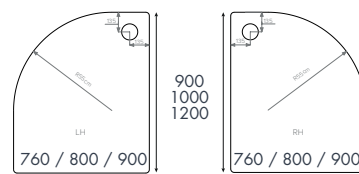

Shower Trays

Offset Quadrant Shower Trays

Standard + Anti Slip Trays

Finish – White
Material – 45mm acrylic capped stone resin shower tray
Waste – 90mm fast flow waste also available
Compatibility – Fully compatible with the Instinct shower enclosure ranges
Components – Available with leg and panel set to raise off the floor
Safety – Anti slip rated to Class C standard

Low Profile Standard Trays

Left Hand Quadrant

H976LQ100	900 x 760mm	£345.00
H980LQ100	900 x 800mm	£366.00
H1080LQ100	1000 x 800mm	£377.00
H1280LQ100	1200 x 800mm	£434.00
H1290LQ100	1200 x 900mm	£482.00

Right Hand Quadrant

H976RQ100	900 x 760mm	£345.00
H980RQ100	900 x 800mm	£366.00
H1080RQ100	1000 x 800mm	£377.00
H1280RQ100	1200 x 800mm	£434.00
H1290RQ100	1200 x 900mm	£482.00

Low Profile Anti Slip Trays

Left Hand Quadrant Anti Slip

ASH976LQ100	900 x 760mm	£424.00
ASH980LQ100	900 x 800mm	£457.00
ASH1080LQ100	1000 x 800mm	£471.00
ASH1280LQ100	1200 x 800mm	£499.00
ASH1290LQ100	1200 x 900mm	£554.00

Right Hand Quadrant Anti Slip

ASH976RQ100	900 x 760mm	£424.00
ASH980RQ100	900 x 800mm	£457.00
ASH1080RQ100	1000 x 800mm	£471.00
ASH1280RQ100	1200 x 800mm	£499.00
ASH1290RQ100	1200 x 900mm	£554.00

INSTINCT®

Anti Slip Take the safe option

Integrated into the skin of the shower tray, the non slip surface delivers a confident and sturdy showering experience under foot. The Anti Slip is independently approved to the highest rating of domestic use (Class C) to ensure the highest level of confidence and safety.

Integrated in the shower tray to aid the prevention of slips and falls

Class C slip rating - the highest level of approval for domestic use

Conforms to BS7976-2 2002

Complete with 10 year guarantee