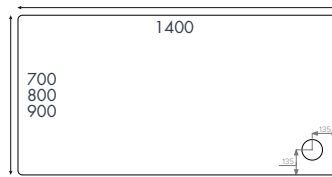

Standard + Anti Slip Trays

Finish – White
Material – 45mm acrylic capped stone resin shower tray
Waste – 90mm fast flow waste also available
Compatibility – Fully compatible with the Instinct shower enclosure ranges
Components – Available with leg and panel set to raise off the floor
Safety – Anti slip rated to Class C standard

Low Profile Standard Trays		
H970100	900 x 700mm	£209.00
H976100	900 x 760mm	£235.00
H980100	900 x 800mm	£271.00
H1070100	1000 x 700mm	£280.00
H1076100	1000 x 760mm	£280.00
H1080100	1000 x 800mm	£301.00
H1090100	1000 x 900mm	£318.00
H1176100	1100 x 760mm	£315.00
H1180100	1100 x 800mm	£320.00
H1190100	1100 x 900mm	£314.00
H1270100	1200 x 700mm	£292.00
H1276100	1200 x 760mm	£286.00
H1280100	1200 x 800mm	£268.00
H1290100	1200 x 900mm	£311.00
H1380100	1300 x 800mm	£401.00
H1470100	1400 x 700mm	£431.00
H1480100	1400 x 800mm	£446.00
H1490100	1400 x 900mm	£478.00
H1570100	1500 x 700mm	£496.00
H1576100	1500 x 760mm	£496.00
H1580100	1500 x 800mm	£496.00
H1590100	1500 x 900mm	£496.00
H1670100	1600 x 700mm	£528.00
H1676100	1600 x 760mm	£528.00
H1680100	1600 x 800mm	£528.00
H1690100	1600 x 900mm	£528.00
H1770100	1700 x 700mm	£545.00
H1776100	1700 x 760mm	£545.00
H1780100	1700 x 800mm	£560.00
H1790100	1700 x 900mm	£579.00
H1880100	1800 x 800mm	£659.00

Low Profile Anti Slip Trays		
ASH970100	900 x 700mm	£264.00
ASH976100	900 x 760mm	£294.00
ASH980100	900 x 800mm	£339.00
ASH1070100	1000 x 700mm	£350.00
ASH1076100	1000 x 760mm	£350.00
ASH1080100	1000 x 800mm	£376.00
ASH1090100	1000 x 900mm	£397.00
ASH1176100	1100 x 760mm	£399.00
ASH1180100	1100 x 800mm	£399.00
ASH1190100	1100 x 900mm	£399.00
ASH1270100	1200 x 700mm	£372.00
ASH1276100	1200 x 760mm	£357.00
ASH1280100	1200 x 800mm	£335.00
ASH1290100	1200 x 900mm	£389.00
ASH1380100	1300 x 800mm	£497.00
ASH1470100	1400 x 700mm	£533.00
ASH1480100	1400 x 800mm	£539.00
ASH1490100	1400 x 900mm	£555.00
ASH1570100	1500 x 700mm	£605.00
ASH1576100	1500 x 760mm	£605.00
ASH1580100	1500 x 800mm	£616.00
ASH1590100	1500 x 900mm	£626.00
ASH1670100	1600 x 700mm	£641.00
ASH1676100	1600 x 760mm	£657.00
ASH1680100	1600 x 800mm	£667.00
ASH1690100	1600 x 900mm	£665.00
ASH1770100	1700 x 700mm	£684.00
ASH1776100	1700 x 760mm	£698.00
ASH1780100	1700 x 800mm	£705.00
ASH1790100	1700 x 900mm	£718.00
ASH1880100	1800 x 800mm	£770.00