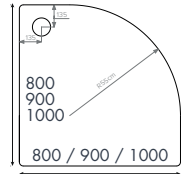

Low Profile Anti Slip Trays		
ASH70100	700 x 700mm	£194.00
ASH76100	760 x 760mm	£202.00
ASH80100	800 x 800mm	£217.00
ASH90100	900 x 900mm	£299.00
ASH100100	1000 x 1000mm	£332.00

Quadrant Shower Trays

Quad on legs