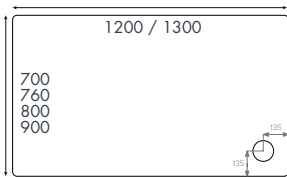

Standard + Anti Slip Trays

Finish – White
Material – 45mm acrylic capped stone resin shower tray
Waste – 90mm fast flow waste also available
Compatibility – Fully compatible with the Instinct shower enclosure ranges
Components – Available with leg and panel set to raise off the floor
Safety – Anti slip rated to Class C standard

Low Profile Standard Trays		
H970100	900 x 700mm	£209.00
H976100	900 x 760mm	£235.00
H980100	900 x 800mm	£271.00
H1070100	1000 x 700mm	£280.00
H1076100	1000 x 760mm	£280.00
H1080100	1000 x 800mm	£301.00
H1090100	1000 x 900mm	£318.00
H1176100	1100 x 760mm	£315.00
H1180100	1100 x 800mm	£320.00
H1190100	1100 x 900mm	£314.00
H1270100	1200 x 700mm	£292.00
H1276100	1200 x 760mm	£286.00
H1280100	1200 x 800mm	£268.00
H1290100	1200 x 900mm	£311.00
H1380100	1300 x 800mm	£401.00
H1470100	1400 x 700mm	£431.00
H1480100	1400 x 800mm	£446.00
H1490100	1400 x 900mm	£478.00
H1570100	1500 x 700mm	£496.00
H1576100	1500 x 760mm	£496.00
H1580100	1500 x 800mm	£496.00
H1590100	1500 x 900mm	£496.00
H1670100	1600 x 700mm	£528.00
H1676100	1600 x 760mm	£528.00
H1680100	1600 x 800mm	£528.00
H1690100	1600 x 900mm	£528.00
H1770100	1700 x 700mm	£545.00
H1776100	1700 x 760mm	£545.00
H1780100	1700 x 800mm	£560.00
H1790100	1700 x 900mm	£579.00
H1880100	1800 x 800mm	£659.00

Low Profile Anti Slip Trays		
ASH970100	900 x 700mm	£264.00
ASH976100	900 x 760mm	£294.00
ASH980100	900 x 800mm	£339.00
ASH1070100	1000 x 700mm	£350.00
ASH1076100	1000 x 760mm	£350.00
ASH1080100	1000 x 800mm	£376.00
ASH1090100	1000 x 900mm	£397.00
ASH1176100	1100 x 760mm	£399.00
ASH1180100	1100 x 800mm	£399.00
ASH1190100	1100 x 900mm	£399.00
ASH1270100	1200 x 700mm	£372.00
ASH1276100	1200 x 760mm	£357.00
ASH1280100	1200 x 800mm	£335.00
ASH1290100	1200 x 900mm	£389.00
ASH1380100	1300 x 800mm	£497.00
ASH1470100	1400 x 700mm	£533.00
ASH1480100	1400 x 800mm	£539.00
ASH1490100	1400 x 900mm	£555.00
ASH1570100	1500 x 700mm	£605.00
ASH1576100	1500 x 760mm	£605.00
ASH1580100	1500 x 800mm	£616.00
ASH1590100	1500 x 900mm	£626.00
ASH1670100	1600 x 700mm	£641.00
ASH1676100	1600 x 760mm	£657.00
ASH1680100	1600 x 800mm	£667.00
ASH1690100	1600 x 900mm	£665.00
ASH1770100	1700 x 700mm	£684.00
ASH1776100	1700 x 760mm	£698.00
ASH1780100	1700 x 800mm	£705.00
ASH1790100	1700 x 900mm	£718.00
ASH1880100	1800 x 800mm	£770.00