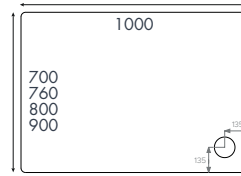

Standard + Anti Slip Trays

Finish – White
Material – 45mm acrylic capped stone resin shower tray
Waste – 90mm fast flow waste also available
Compatibility – Fully compatible with the Instinct shower enclosure ranges
Components – Available with leg and panel set to raise off the floor
Safety – Anti slip rated to Class C standard

Low Profile Standard Trays		
H970100	900 x 700mm	£209.00
H976100	900 x 760mm	£235.00
H980100	900 x 800mm	£271.00
H1070100	1000 x 700mm	£280.00
H1076100	1000 x 760mm	£280.00
H1080100	1000 x 800mm	£301.00
H1090100	1000 x 900mm	£318.00
H1176100	1100 x 760mm	£315.00
H1180100	1100 x 800mm	£320.00
H1190100	1100 x 900mm	£314.00
H1270100	1200 x 700mm	£292.00
H1276100	1200 x 760mm	£286.00
H1280100	1200 x 800mm	£268.00
H1290100	1200 x 900mm	£311.00
H1380100	1300 x 800mm	£401.00
H1470100	1400 x 700mm	£431.00
H1480100	1400 x 800mm	£446.00
H1490100	1400 x 900mm	£478.00
H1570100	1500 x 700mm	£496.00
H1576100	1500 x 760mm	£496.00
H1580100	1500 x 800mm	£496.00
H1590100	1500 x 900mm	£496.00
H1670100	1600 x 700mm	£528.00
H1676100	1600 x 760mm	£528.00
H1680100	1600 x 800mm	£528.00
H1690100	1600 x 900mm	£528.00
H1770100	1700 x 700mm	£545.00
H1776100	1700 x 760mm	£545.00
H1780100	1700 x 800mm	£560.00
H1790100	1700 x 900mm	£579.00
H1880100	1800 x 800mm	£659.00

Low Profile Anti Slip Trays		
ASH970100	900 x 700mm	£264.00
ASH976100	900 x 760mm	£294.00
ASH980100	900 x 800mm	£339.00
ASH1070100	1000 x 700mm	£350.00
ASH1076100	1000 x 760mm	£350.00
ASH1080100	1000 x 800mm	£376.00
ASH1090100	1000 x 900mm	£397.00
ASH1176100	1100 x 760mm	£399.00
ASH1180100	1100 x 800mm	£399.00
ASH1190100	1100 x 900mm	£399.00
ASH1270100	1200 x 700mm	£372.00
ASH1276100	1200 x 760mm	£357.00
ASH1280100	1200 x 800mm	£335.00
ASH1290100	1200 x 900mm	£389.00
ASH1380100	1300 x 800mm	£497.00
ASH1470100	1400 x 700mm	£533.00
ASH1480100	1400 x 800mm	£539.00
ASH1490100	1400 x 900mm	£555.00
ASH1570100	1500 x 700mm	£605.00
ASH1576100	1500 x 760mm	£605.00
ASH1580100	1500 x 800mm	£616.00
ASH1590100	1500 x 900mm	£626.00
ASH1670100	1600 x 700mm	£641.00
ASH1676100	1600 x 760mm	£657.00
ASH1680100	1600 x 800mm	£667.00
ASH1690100	1600 x 900mm	£665.00
ASH1770100	1700 x 700mm	£684.00
ASH1776100	1700 x 760mm	£698.00
ASH1780100	1700 x 800mm	£705.00
ASH1790100	1700 x 900mm	£718.00
ASH1880100	1800 x 800mm	£770.00