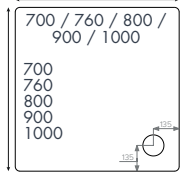

Shower Trays

Guarantees

10 Years
on Standard Shower Trays

10 Years
on Anti Slip Shower Trays

Square Shower Trays

Rectangle legs + panels

Standard + Anti Slip Trays

Finish – White