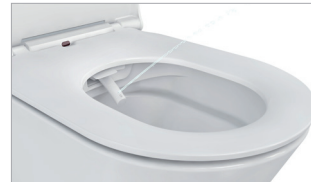

Intelligent Toilet Control

Remote Control

Simple and clean design with functional operation at a glance. Modern and ergonomic design make the controller more comfortable to use + operate.