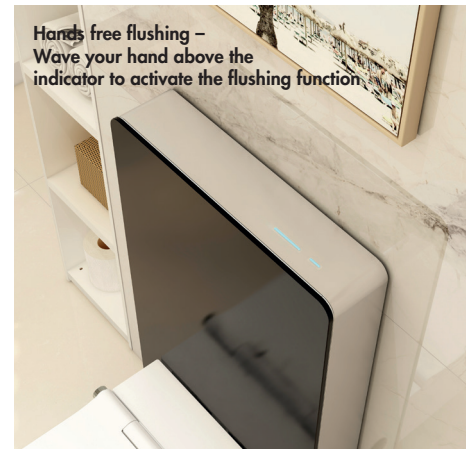

## Touch Smart – Dual Push Button Glass Wall Hung Cistern Frame

Cistern – Dual flush pneumatic cistern included  
 Design – Aluminium side and top panels for durability  
 Installation – Removable two-piece front glass panels, for easy installation  
 Safety – Safe design with tempered glass, anti-explosion, shatter proof membrane  
 Frame – Internal, wall hung frame incorporating a cistern with high strength and anti-aging performance  
 Maintenance – Easy access servicing  
 Dimensions – 1004(h) x 483(w) x 108(d) mm

# WC Pillar Cistern Units

**Senso Smart Cistern Frame with Ecstasy Rimless Wall Hung Smart Pan + Seat**

**Touch Smart Cistern Frame with Ecstasy Rimless Wall Hung Smart Pan + Seat**

**Hands free flushing – Wave your hand above the indicator to activate the flushing function**

## **Senso Smart – Touch Free Glass Wall Hung Cistern Frame**

Contactless Controls – Dual flush, hands-free sensor switch (Manual override button)

Power Source – Battery operated, no power supply required