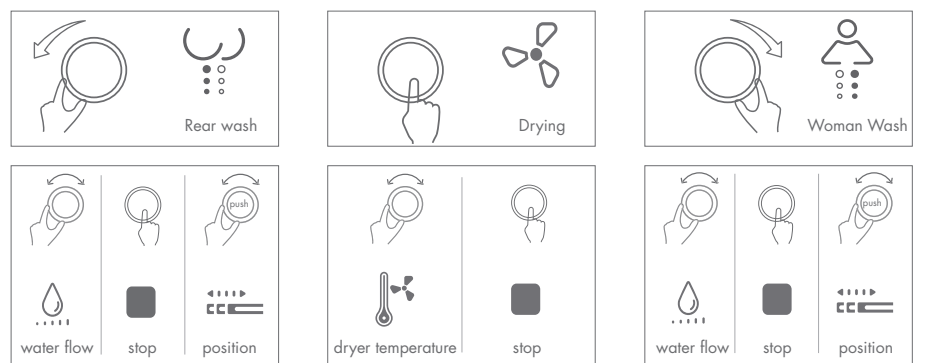

Details Make The Design

Delicate feel, light guide with comfortable operation. Micromesh texture with intuitive touch. Many features with one control.