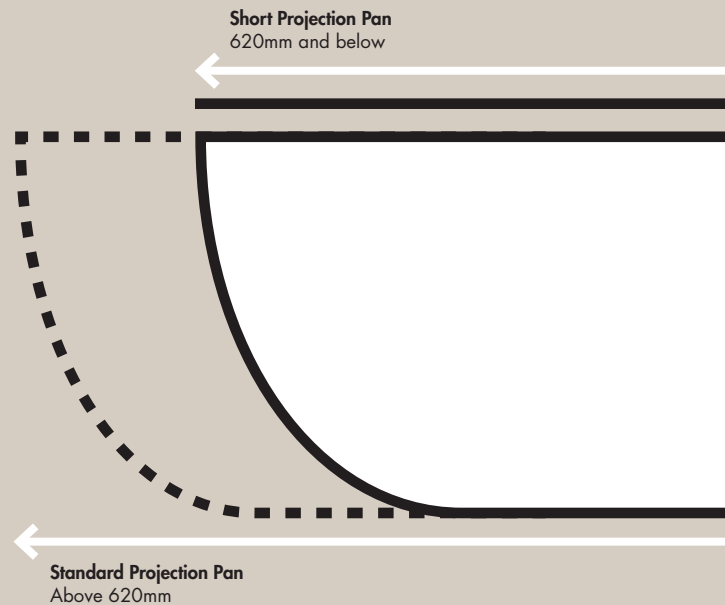

Short Projection Pans

A short projection pan means that it has a shorter depth than standard, and therefore does not protrude as far, taking up less floor space. Typical short projection pans are 620mm* and below (standard projection pans are typically above 620mm). A short projection pan is ideal for a small bathroom or cloakroom suite.

*620mm is relevant to Close Coupled suites. Below 500mm is considered short projection for Back to Wall and Wall Hung Pans.