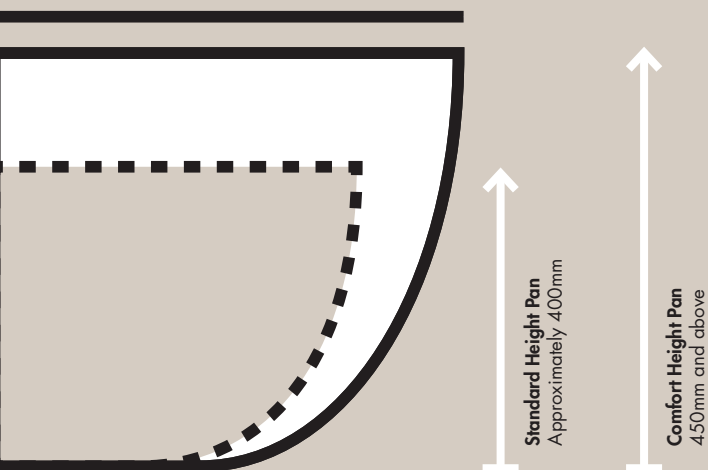

## Comfort Height Pans

Comfort height pans are designed to ensure that the bowl and seat height is such that they make for comfortable use. Typically comfort height pans are 450mm and above (standard height pans are approximately 400mm in height) and can be particularly useful for the elderly and people with mobility issues.

## Short Projection Pans

A short projection pan means that it has a shorter depth than standard, and therefore does not protrude as far, taking up less floor space. Typical short projection pans are 620mm\* and below (standard projection pans are typically above 620mm). A short projection pan is ideal for a small bathroom or cloakroom suite.