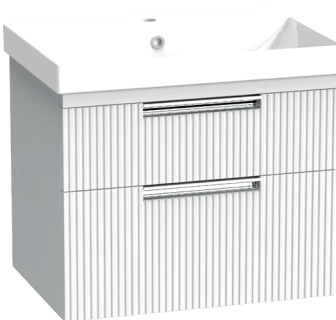

600mm Fluted Wall Mounted Two Drawer Basin Unit

Handles – See page 24 for handle options
Basin – Ceramic basin with built in overflow
Overall Dimensions – 536(h) x 613(w) x 427(d) mm

new INSTFL041442	Matt White	£753.00
new INSTFL041443	Matt Light Grey	£753.00
new INSTFL0414811	Matt Midnight Grey	£753.00
new INSTFL0414812	Matt Willow	£753.00
new INSTFL041444	Swiss Oak	£753.00
INST041403	600mm One Taphole Basin	£295.00
Total		£1048.00

Matt White
INSTFL041442