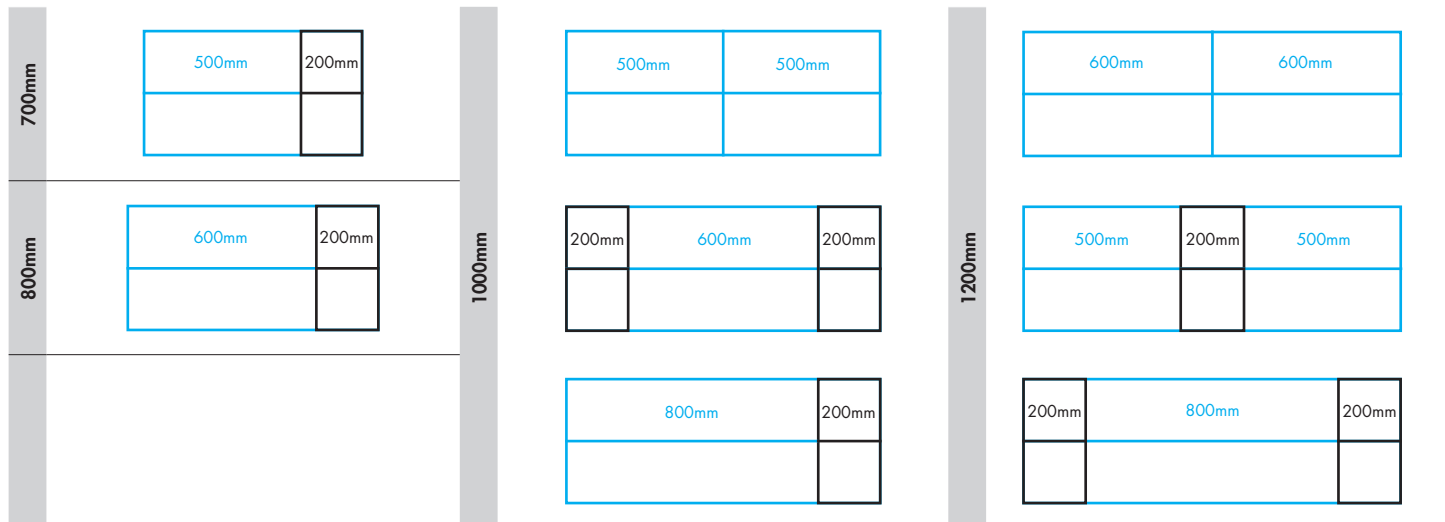

1 Espada 800mm Wall Mounted Two Drawer Basin Unit in Midnight Grey, page 22
2 Espada Standard Height Rimless Back To Wall Pan, page 87 3 Keros Rectangle 460mm Countertop Basin, page 119
4 Nuance Dual Flush Plate in Brushed Brass, page 126 5 Espada 200mm Wall Mounted Open Storage