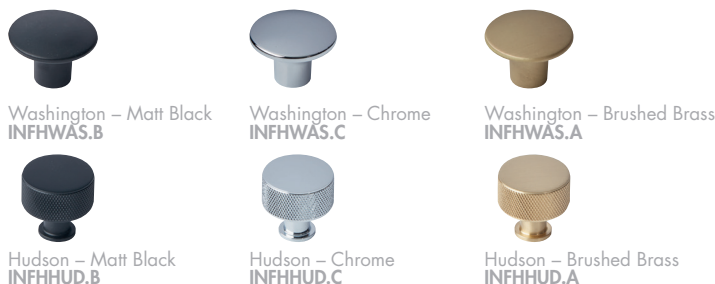

Knob Options (Additional Charge)

These can be purchased separately. Individual units supplied at prices shown.
Dimensions –
20(h) x 30(w) x 30(d) mm (Washington Knobs)
25(h) x 30(w) x 30(d) mm (Hudson Knobs)

Washington Knobs			Hudson Knobs		
INFHWAS.B	Matt Black	£12.00	new INFHUD.B	Matt Black	£31.00
INFHWAS.C	Chrome	£12.00	new INFHUD.C	Chrome	£31.00
new INFHWAS.A	Brushed Brass	£12.00	new INFHUD.A	Brushed Brass	£31.00