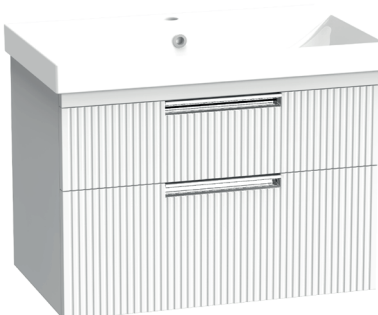

700mm Fluted Wall Mounted Two Drawer Basin Unit

Handles – See page 24 for handle options
Basin – Ceramic basin with built in overflow
Overall Dimensions – 536(h) x 713(w) x 426(d) mm

new INSTFL041435	Matt White	£800.00
new INSTFL041436	Matt Light Grey	£800.00
new INSTFL041417	Matt Midnight Grey	£800.00
new INSTFL041418	Matt Willow	£800.00
new INSTFL041437	Swiss Oak	£800.00
INST041402	700mm One Taphole Basin	£298.00
Total		£1098.00

Matt White
INSTFL041435