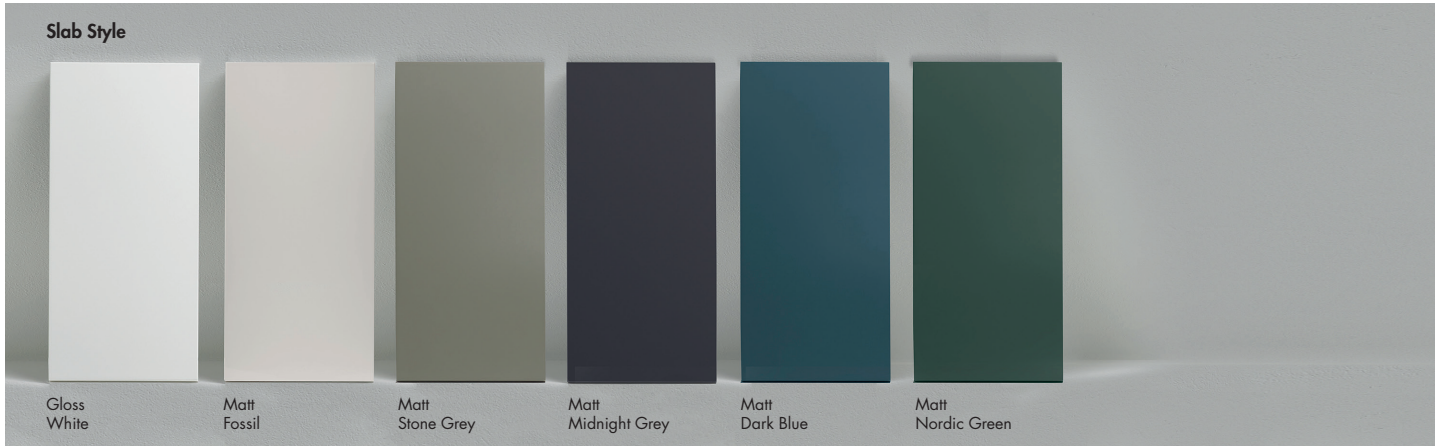

Guarantees

5 Years on Furniture, Mirrors + Cabinets, Cisterns + WC Frames, Toilet Seats + Bath Panels

20 Years on Basins + WCs

Fitted Furniture

Adding the finishing touches to your fitted furniture creates a unified look and maximises the space available in your bathroom. All units have soft close hinges and basin units feature an adjustable shelf, removable back panel for easy pipe access and a 50mm plumbing void. Floor cupboards have a reversible door for ease of access.

Choose from 3 door styles in a range of contemporary finishes, work out which mix of units works best for your space and then add all the finishing touches. It's easy to plan your new bathroom, simply follow the step by step guide below.

1. Door Styles + Finishes

Choose your desired door finish in either 'slab', 'shaker' or 'J-Pull' style.