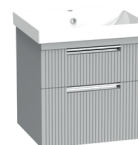

Matt Light Grey
INSTFL041431