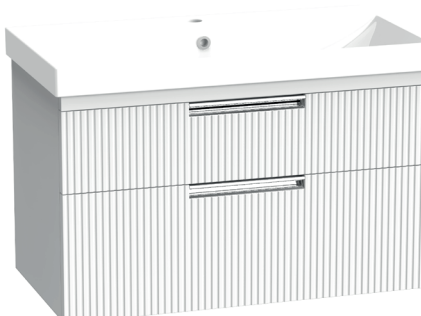

800mm Fluted Wall Mounted Two Drawer Basin Unit

Handles – See page 24 for handle options
Basin – Ceramic basin with built in overflow
Overall Dimensions – 536(h) x 810(w) x 424(d) mm

new INSTFL041446	Matt White	£896.00
new INSTFL041447	Matt Light Grey	£896.00
new INSTFL0414815	Matt Midnight Grey	£896.00
new INSTFL0414816	Matt Willow	£896.00
new INSTFL041448	Swiss Oak	£896.00
INST041404	800mm One Taphole Basin	£388.00
Total		£1284.00

Matt White
INSTFL041446