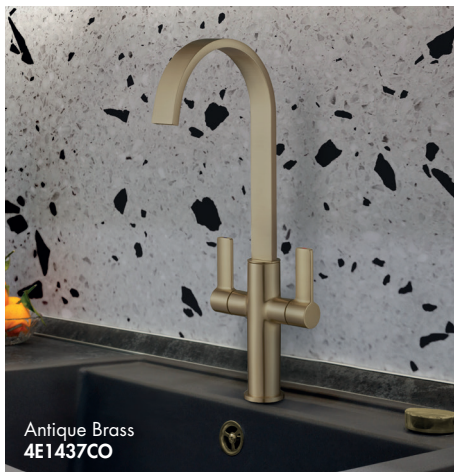

Design – Modern slimline design

Fixings – No tools fixing and support bracket

Dimensions – 496(h) x 50(w) x 266(d) mm

Flow Rate – 3.1 l/min

4E1412	Chrome with Black Spout	£229.00
4E1423CO	Brushed Nickel with Black Spout	£251.00
4E1424CO	White with Grey Spout	£270.00
4E1425CO	Black with Black Spout	£270.00

White with Grey Spout
4E1424CO

Carna

Guarantees

10 Years on Kitchen Taps

Brushed Nickel
4E1462

Chrome
4E1461

Brushed Nickel
4E1462

Black
4E1463

Antique Brass
4E1437CO

Copper
4E1438CO

Gunmetal
4E1436CO

Antique Brass
4E1437CO

Carna Single Lever Mono Kitchen Mixer

Finish – Chrome, Brushed Nickel, Black, Antique Brass, Copper, Gunmetal
Styling – Modern slimline design
Fixings – No tools fixing and support bracket
Dimensions – 416(h) x 50(w) x 188(d) mm