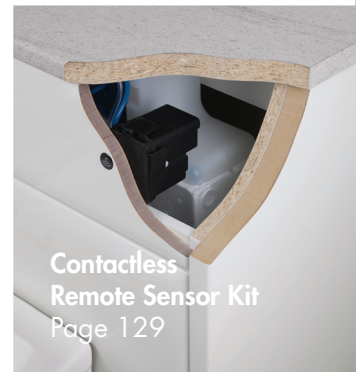

Flushing

Section	Page No.
Frames + Concealed Cisterns	
WC Frames	
Instinct 400mm Wall Hung Bidet + WC Frame	124
Instinct 820mm Wall Hung Frame + Cistern	124
Instinct 1000mm Wall Hung Frame + Cistern	124
Instinct 1170mm Wall Hung Frame + Cistern	124
Concealed Cisterns	
Instinct In-Wall Dual Flush Cistern	125
Instinct Comfort Concealed Dual Flush Cistern	125
Instinct Torrent Concealed Dual Flush Cistern	125
Instinct Cascade Side Entry Concealed Cistern	125
Dual Flush Plates + Buttons	
Dual Flush Plates	
Nuance	126
new Kiso	127
Instinct Glass	127
Hemsworth	127
Espada	127
Dual Flush Buttons	
new Oval	128
Nuance	128
new Kiso	128
new Replacement Flush Buttons	128
Contactless Flushing	
Instinct Contactless Close Coupled Flushing	129
Instinct Contactless Remote Sensor	129
Instinct Touch Sensor Flush Plate	129

What's new and trending this season...