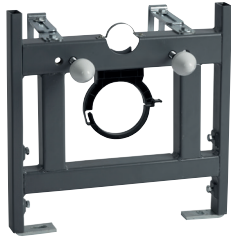

### Instinct 400mm Wall Hung Bidet + WC Frame

Width – 400mm  
 Adjustable depth – 170-335mm  
 Adjustable leg height – 200mm  
 Compatibility – INST13001 and INST13008 cisterns (see page 125)  
 Fixings – Brackets, fixings and 1st fix protective covers included  
 Allows Wall Hung Pans to be used in narrow furniture units