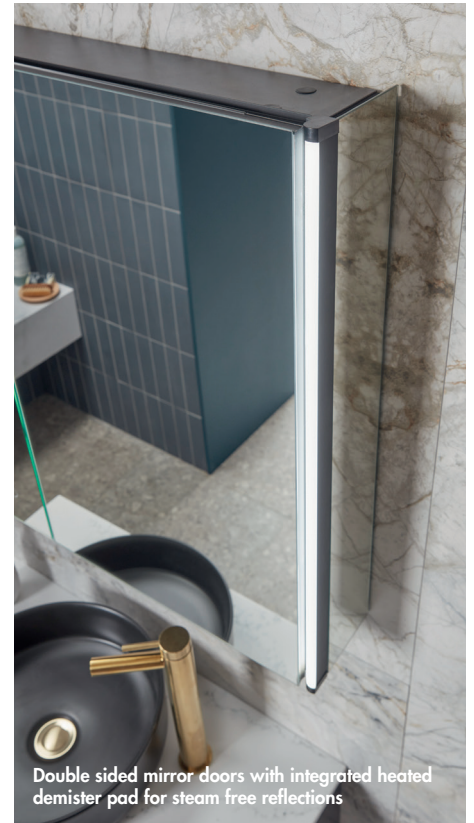

Lissett

Guarantees

5 Year
on Cabinets + Mirrors

2 Years
on Electrical Components

INST06081

new

Double sided mirror doors with integrated heated demister pad for steam free reflections

Lissett Aluminium Cabinet

Finish – Black with mirrored sides

Shelves – Two internal shelves (Adjustable)

Doors – Double sided mirror doors with heated demister pad

Lighting – Super bright LED lighting

Charging – Built-in charging socket for your shaver or toothbrush

Touch Controls – LEDs on/off with intuitive controls

Mounting – Surface or recessed installation

Dimensions –

664(h) x 481(w) x 127(d) mm (INST06079)

664(h) x 641(w) x 127(d) mm (INST06080)

664(h) x 841(w) x 127(d) mm (INST06081)

664(h) x 1041(w) x 127(d) mm (INST06082)

INST06079	Single Door	£534.00
INST06080	Double Door	£696.00
INST06081	Double Door	£812.00
INST06082	Double Door	£974.00

INST06079

INST06080

INST06081

INST06082