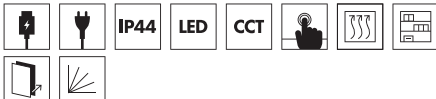

Andros Aluminium Cabinet

Finish – Aluminium

Shelves – Four smoked glass internal shelves (Adjustable)

Doors – Double sided mirror doors with heated demister pad

Lighting – LED perimeter lighting with CCT (Colour Changing Technology) control

Charging – Centre column electronic box allowing for charging points for both shaver sockets and USB charging devices

Controls – Innovative touch bar at the base of the cabinet, that with a double tap activates the CCT to change from warm to cool lighting

Mounting – Surface or recessed installation

Dimensions –

700(h) x 500(w) x 113(d) mm (INST06061)

700(h) x 600(w) x 113(d) mm (INST06062)

700(h) x 800(w) x 113(d) mm (INST06063)