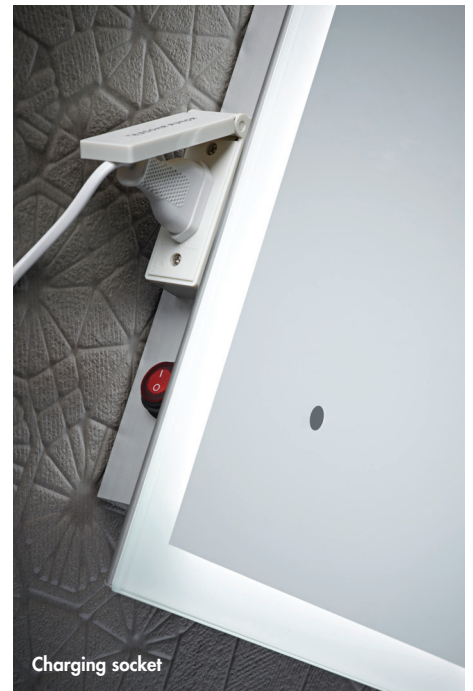

# Scale

**Guarantees**

**5** Year on Cabinets + Mirrors

**2** Years on Electrical Components

INST05039

INST05018

Charging socket

INST05039