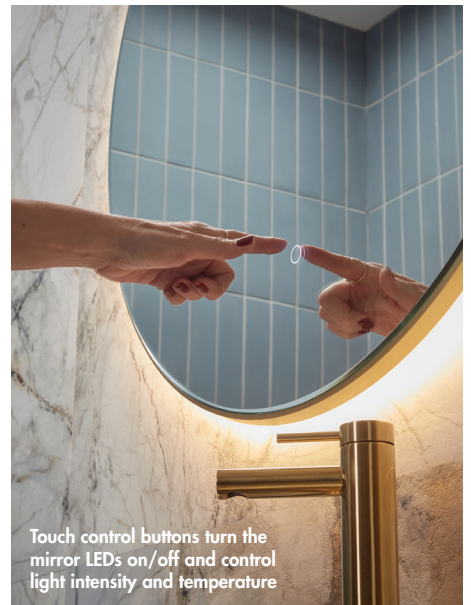

Guarantees

5 Year on Cabinets + Mirrors

2 Years on Electrical Components

INST050124

Touch control buttons turn the mirror LEDs on/off and control light intensity and temperature

los LED Illuminated Mirror

Finish – Black or Brass Trim
Touch Controls – Touch on/off
Lighting – Backlit design with double tap CCT (Colour Changing Technology) control
Design – Chamfer detailing on glass designed to flow into the design of the frame
Dimensions –
600(diameter) x 30(d) mm (INST050124 + INST050126)
800(diameter) x 30(d) mm (INST050125 + INST050127)

Black Finish		
INST050124	Circular – Ø600mm	£382.00
INST050125	Circular – Ø800mm	£382.00

Brass Finish		
INST050126	Circular – Ø600mm	£463.00
INST050127	Circular – Ø800mm	£463.00

INST050125

INST050124

INST050127

INST050126