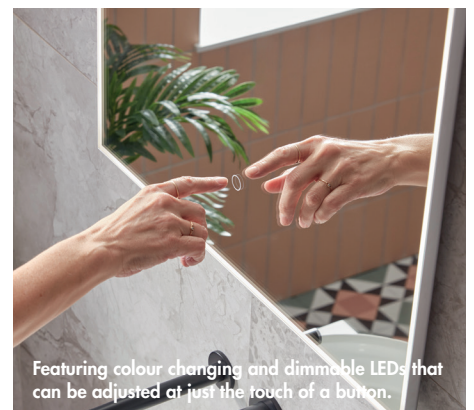

Designed to perfectly match any bathroom scheme, the slim perimeter lighting of the Milos mirror collection creates a super sleek look. Featuring colour changing and dimmable LEDs that can be adjusted at the touch of a button. Scan to view the range

Milos

new

Milos LED Illuminated Mirror

Finish – Aluminium
Lighting – Dimmable LED perimeter lighting with CCT (Colour Changing Technology) control
Touch Controls – Touch on/off
Hanging – Landscape or Portrait
Design – A sleek slim depth
Dimensions –
700(h) x 500(w) x 29(d) mm (INST050131)
800(h) x 600(w) x 29(d) mm (INST050132)

Featuring colour changing and dimmable LEDs that can be adjusted at just the touch of a button.

INST050131	£377.00
INST050132	£435.00