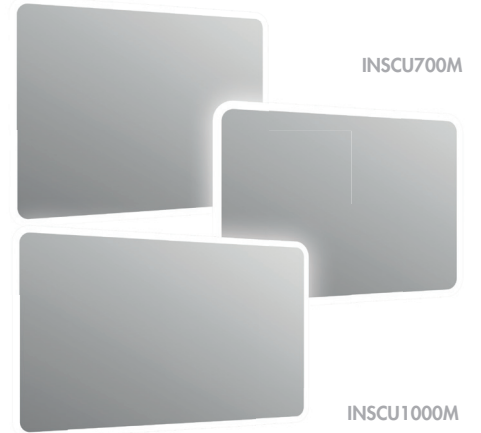

Guarantees

5 Year on Cabinets + Mirrors

2 Years on Electrical Components

INSCU800M

Cullin LED Illuminated Mirror

Contactless Controls – Contact free infrared switch
Lighting – Energy efficient LED perimeter lighting
Hanging – Landscape or Portrait
Slim Design – 30mm wall projection
Dimensions –
500(h) x 700(w) x 30(d) mm (INSCU700M)
600(h) x 800(w) x 30(d) mm (INSCU800M)
600(h) x 1000(w) x 30(d) mm (INSCU1000M)

INSCU700M	£236.00
INSCU800M	£246.00
INSCU1000M	£273.00

new

INSKE700M