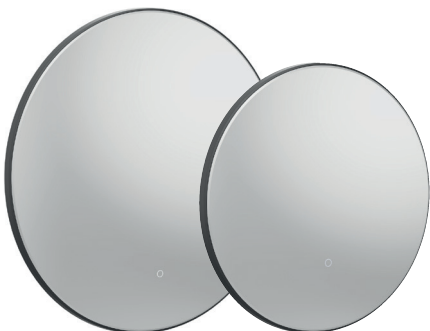

los

new

INST050127

Featuring a unique chamfer design and luxurious backlit lighting, los is a glamorous mirror collection perfect for the modern home. Scan to view the range

Guarantees

5 Year on Cabinets + Mirrors

2 Years on Electrical Components

INST050124

Touch control buttons turn the mirror LEDs on/off and control light intensity and temperature

los LED Illuminated Mirror

Finish – Black or Brass Trim
Touch Controls – Touch on/off
Lighting – Backlit design with double tap CCT (Colour Changing Technology) control
Design – Chamfer detailing on glass designed to flow into the design of the frame
Dimensions –
600(diameter) x 30(d) mm (INST050124 + INST050126)
800(diameter) x 30(d) mm (INST050125 + INST050127)

Black Finish		
INST050124	Circular – Ø600mm	£382.00
INST050125	Circular – Ø800mm	£382.00

Brass Finish		
INST050126	Circular – Ø600mm	£463.00
INST050127	Circular – Ø800mm	£463.00

INST050125

INST050124

INST050127

INST050126