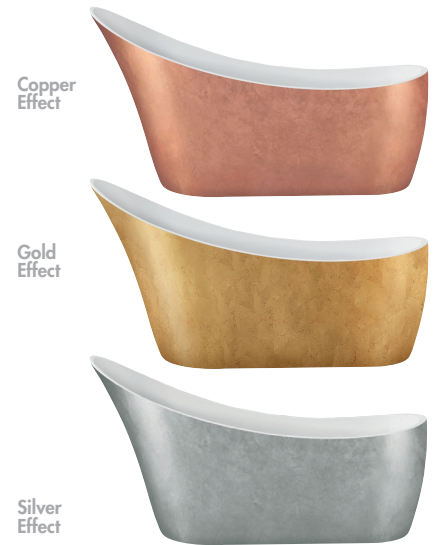

£78.00

Malham / Dunsdale

Guarantees

5 Years on Freestanding Baths

Gold Effect

Malham Acrylic Freestanding Bath

Finish – Copper, Gold, Silver Effect
 Tapholes – Cannot be drilled
 Waste – Included
 Overflow – Integrated slot
 Dimensions – 595-900(h) x 1720(w) x 712(d) mm

234
Litres

INSTE106CO	Copper Effect	£2883.00
INSTE106GO	Gold Effect	£2883.00
INSTE106SV	Silver Effect	£2883.00

Copper Effect

Gold Effect

Silver Effect

Metal Effect

Dunsdale Acrylic Freestanding Bath

Finish – Metal Effect
 Tapholes – Cannot be drilled
 Waste – Included
 Overflow – Integrated slot
 Dimensions – 700(h) x 1750(w) x 800(d) mm