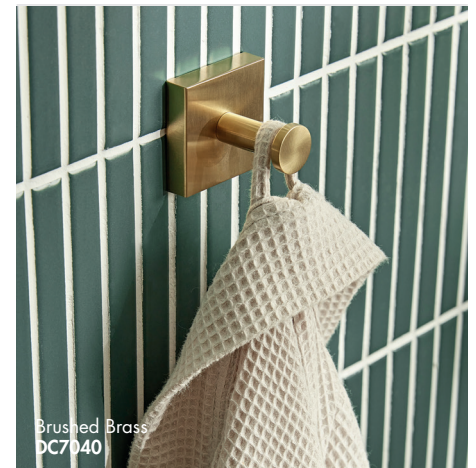

Towel Ring

Finish – Chrome, Matt Black, Brushed Brass
Material – Brass
Dimensions – 180(h) x 170(w) x 40(d) mm

DC7010	Chrome	£46.00
DC7035	Matt Black	£53.00
DC7039	Brushed Brass	£69.00

Matt Black
DC7036

Robe Hook

Finish – Chrome, Matt Black, Brushed Brass
Material – Brass
Dimensions – 44(h) x 44(w) x 50(d) mm

DC7011	Chrome	£29.00
DC7036	Matt Black	£35.00
DC7040	Brushed Brass	£46.00

Chrome
DC7009

Toilet Roll Holder

Finish – Chrome, Matt Black, Brushed Brass
Material – Brass
Dimensions – 110(h) x 140(w) x 40(d) mm

DC7009	Chrome	£39.00
DC7034	Matt Black	£46.00
DC7038	Brushed Brass	£64.00

Brushed Brass
DC7038

Brushed Brass
DC7040

Case

Guarantees

ROPER RHODES®
BATH**10** Years
on Case Accessories**Bottle Basket**

Finish – Chrome
Material – Stainless Steel with removable plastic insert
for easy clean
Dimensions – 56(h) x 290(w) x 123(d) mm