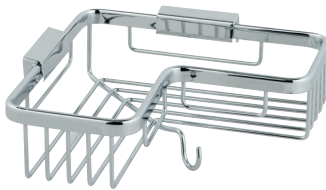

DB70.02 £235.00

Chrome
DB70.02

Guarantees

15 Years
on Accessories

Baskets

Removable Corner Basket

Finish – Chrome
Material – Brass
Dimensions – 60(h) x 250(w) x 185(d) mm

BAS-2000-C/P £140.00

Medium Triangular Corner Basket

Finish – Chrome
Material – Brass
Dimensions – 65(h) x 220(w) x 147(d) mm

BAS-2015M-C/P £65.00

Large Triangular Corner Basket

Finish – Chrome
Material – Brass
Dimensions – 105(h) x 270(w) x 194(d) mm

BAS-2012-C/P £117.00

Corner Basket with Hook

Finish – Chrome
Material – Brass
Dimensions – 90(h) x 206(w) x 206(d) mm

BAS-2014-C/P £170.00

Medium Rectangular Basket

Finish – Chrome
Material – Brass
Dimensions – 65(h) x 210(w) x 128(d) mm