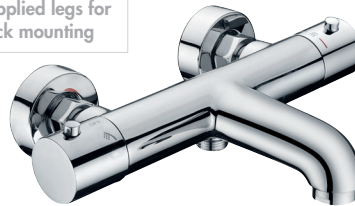

Bath Shower Mixer + Kit (Two Taphole)

Finish – Chrome
Dimensions – 126(h) x 230(w) x 150(d) mm

Flow Rate – 11.4 l/min

INST-THN-BS £127.00

Supplied legs for
deck mounting

Wall or Deck Bath + Shower Mixer

Finish – Chrome
Dimensions – 105(h) x 274(w) x 228(d) mm