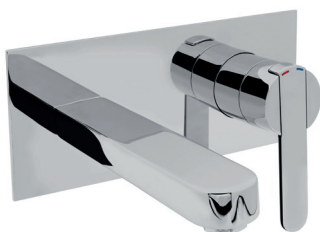

Flow Rate – 3.7 l/min

4E5006 £169.00

Tall Mono Basin Mixer (Click Waste)

Finish – Chrome or Black
Dimensions – 305(h) x 50(w) x 167(d) mm

Flow Rate – 3.4 l/min

4E1059 £170.00

Wall Mounted Basin Mixer (Click Waste)