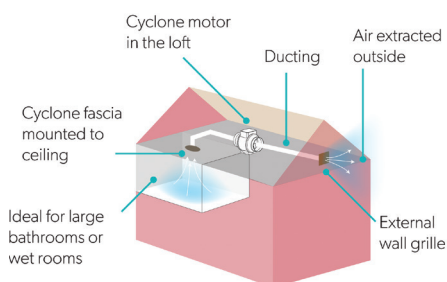

Ventilation

Inline Fans*

Cyclone High Powered Inline Fans

Extraction Rate – 210m³/hr
Overall Dimensions – 145(Ø) x 15(d) mm

*Includes extraction kit

An inline fan is where the fan motor is remotely sited within the loft space and is connected to the fascia and external wall grille by the supplied flexible ducting.