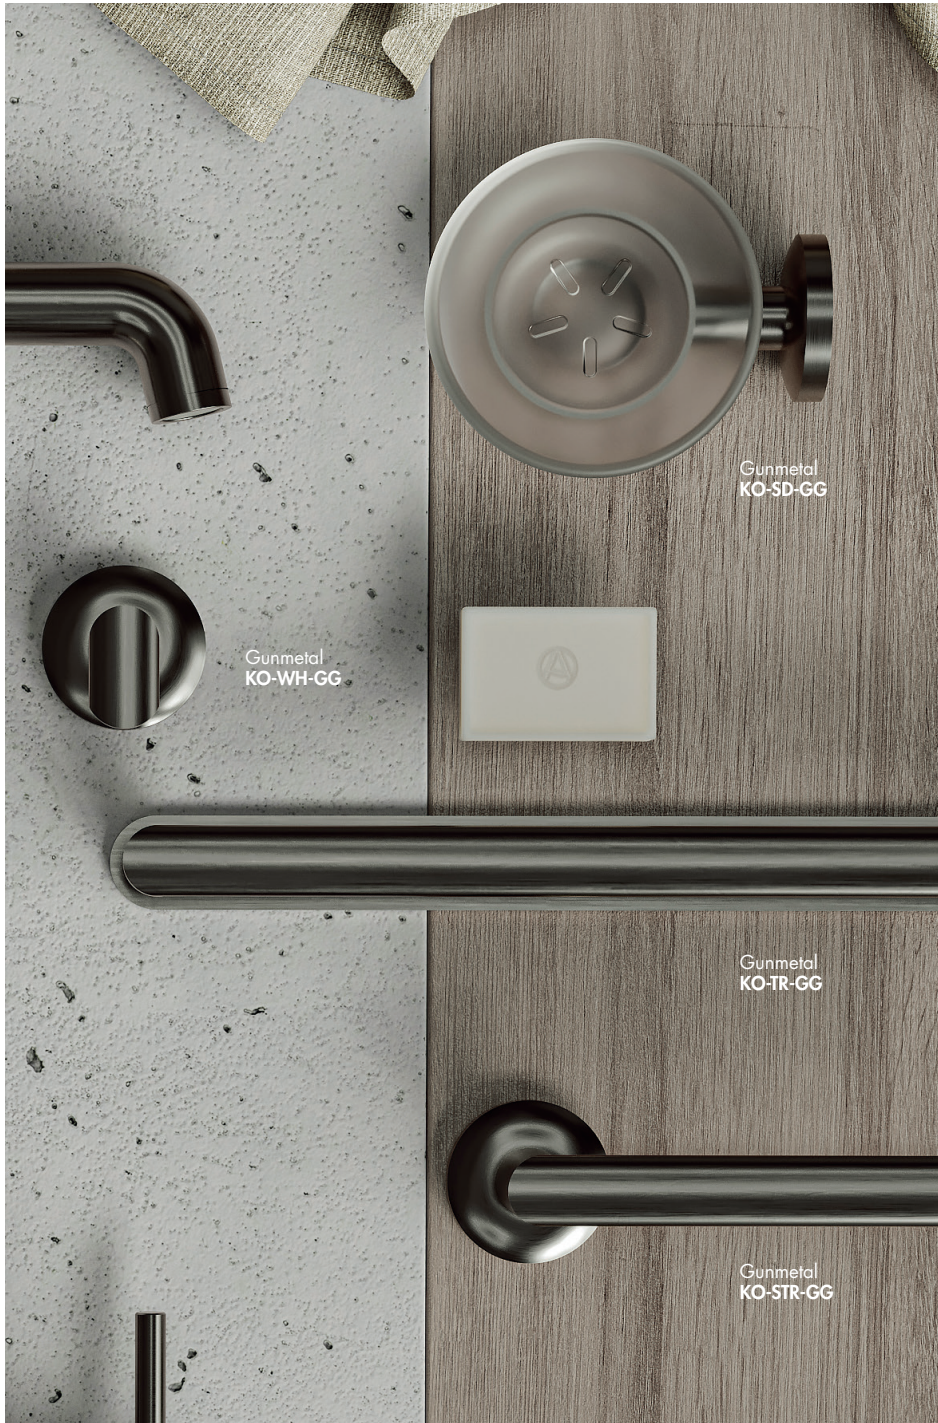

47076 £39.00

Kyloe

Gunmetal
KO-SD-GG

Gunmetal
KO-WH-GG

Gunmetal
KO-TR-GG

Gunmetal
KO-STR-GG

Chrome
KO-STH-CH

Tumbler + Holder