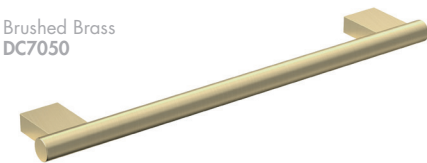

DC7004	Chrome	£59.00
DC7008	Matt Black	£66.00
DC7033	Brushed Brass	£81.00

Brushed Brass
DC7031

Towel Ring

Finish – Chrome, Matt Black, Brushed Brass
Material – Brass
Dimensions – 180(h) x 170(w) x 40(d) mm

DC7002	Chrome	£46.00
DC7006	Matt Black	£53.00
DC7031	Brushed Brass	£69.00

Chrome
DC7003

Robe Hook

Finish – Chrome, Matt Black, Brushed Brass
Material – Brass
Dimensions – 44(h) x 44(w) x 50(d) mm

DC7003	Chrome	£29.00
DC7007	Matt Black	£35.00
DC7032	Brushed Brass	£46.00

Matt Black
DC7007

Brushed Brass
DC7030

Toilet Roll Holder

Finish – Chrome, Matt Black, Brushed Brass
Material – Brass
Dimensions – 110(h) x 140(w) x 40(d) mm

DC7001	Chrome	£37.00
DC7005	Matt Black	£46.00
DC7030	Brushed Brass	£64.00

Brushed Brass
DC7050

Grab Bar

Finish – Chrome, Matt Black, Brushed Brass
Material – Brass
Dimensions – 25(h) x 505(w) x 75(d) mm

DC7048	Chrome	£139.00
DC7049	Matt Black	£157.00
DC7050	Brushed Brass	£181.00