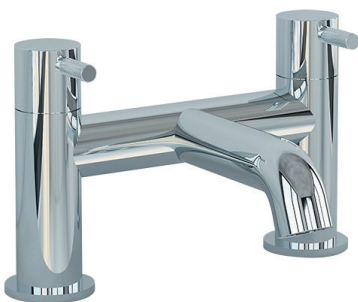

Bath Filler (Two Taphole)

Finish – Chrome
Dimensions – 145(h) x 231.5(w) x 168(d) mm

Flow Rate – 7.2 l/min

INSAZ003CP

£167.00