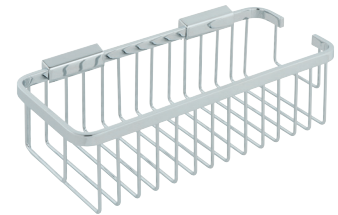

Medium Triangular Corner Basket

Finish – Chrome
Material – Brass
Dimensions – 65(h) x 220(w) x 147(d) mm

BAS-2015M-C/P £65.00

Large Triangular Corner Basket

Finish – Chrome
Material – Brass
Dimensions – 105(h) x 270(w) x 194(d) mm

BAS-2012-C/P £117.00

Corner Basket with Hook

Finish – Chrome
Material – Brass
Dimensions – 90(h) x 206(w) x 206(d) mm

BAS-2014-C/P £170.00

Medium Rectangular Basket

Finish – Chrome
Material – Brass
Dimensions – 65(h) x 210(w) x 128(d) mm

BAS-2016M-C/P £88.00

Large Rectangular Basket

Finish – Chrome
Material – Brass
Dimensions – 85(h) x 300(w) x 138(d) mm

BAS-2016L-C/P £106.00

Large Double Triangular Corner Basket

Finish – Chrome
Material – Brass
Dimensions – 206(h) x 200(w) x 160(d) mm