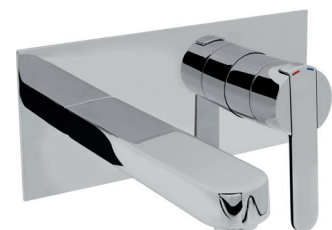

Wall Mounted Bath Filler

Finish – Chrome
Dimensions – 100(h) x 230(w) x 250(d) mm

Flow Rate – 28.0 l/min

4E1058

£257.00

Ecstasy

Basin Taps (Pair)

Finish – Chrome
Dimensions – 105(h) x 42(w) x 108(d) mm