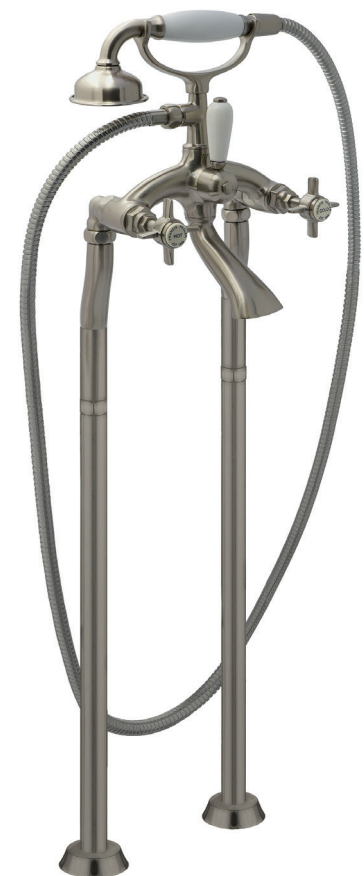

Finish – Chrome
Dimensions – 107(h) x 197(w) x 139(d) mm

Flow Rate – 3.5 l/min

4E1069 £322.00

Chrome
4E1073 + 4E1075

Hemsworth

Basin Taps (Pair)

Finish – Brushed Nickel
Dimensions – 116(h) x 44(w) x 109(d) mm

Flow Rate – 11.4 l/min

4E1455 £218.00

Traditional Basin Bottle Trap

Finish – Brushed Nickel
Dimensions – 245(h) x 70(w) x 359(d) mm

47073 £82.00

Bath Shower Mixer + Kit (Two Taphole)

Finish – Brushed Nickel
Dimensions – 323(h) x 155-190(w) x 105-145(d) mm
Bath Legs – See opposite (4E1457)

Flow Rate – 16.3 l/min

4E1456 £599.00

Bath + Shower Mixer Floor Standing Bath Legs (Legs Kit Only)

Finish – Brushed Nickel
Dimensions – 653(h) x 150-190(w) x 120(d) mm
Adjustment – Leg width adjustment possible between 160-180mm
Covers – Floor fixation plates included