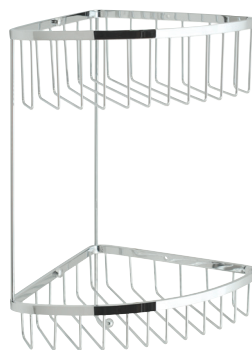

BAS-2012-C/P £117.00

Corner Basket with Hook

Finish – Chrome
Material – Brass
Dimensions – 90(h) x 206(w) x 206(d) mm

BAS-2014-C/P £170.00

Medium Rectangular Basket

Finish – Chrome
Material – Brass
Dimensions – 65(h) x 210(w) x 128(d) mm

BAS-2016M-C/P £88.00

Large Rectangular Basket

Finish – Chrome
Material – Brass
Dimensions – 85(h) x 300(w) x 138(d) mm

BAS-2016L-C/P £106.00

Large Double Triangular Corner Basket

Finish – Chrome
Material – Brass
Dimensions – 206(h) x 200(w) x 160(d) mm

BAS-2013-C/P £140.00

Large Double Triangular Corner Basket with Integral Hook

Finish – Chrome
Material – Brass
Dimensions – 368(h) x 269(w) x 196(d) mm

BAS-2004-C/P £187.00

Chrome
BAS-2016M-C/P

Ventilation