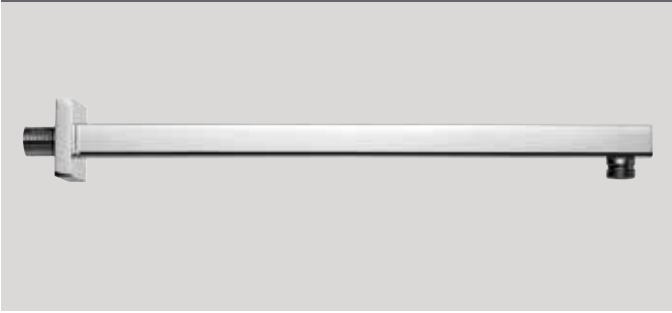

SHOWER KIT COMPONENTS

MIXER SHOWERS

NUANCE SQUARE BRASS SHOWER ARM 400MM

Code	Description	RRP
INS37009	Nuance Square brass shower arm 400mm	£43.00