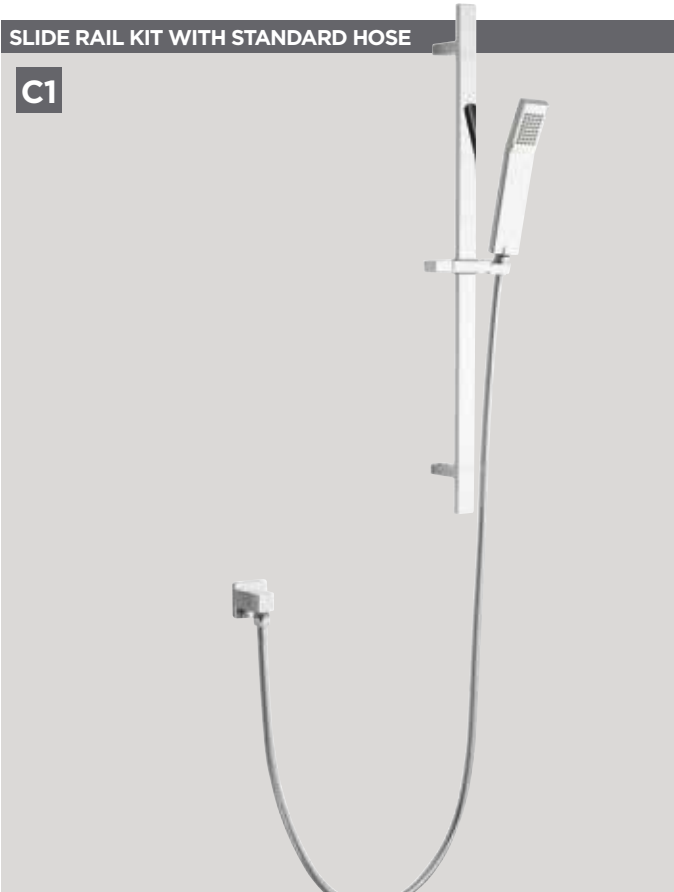

Code	Description	RRP
INS37023	Nuance slide rail kit and square handset and standard 1.5m hose	£55.00