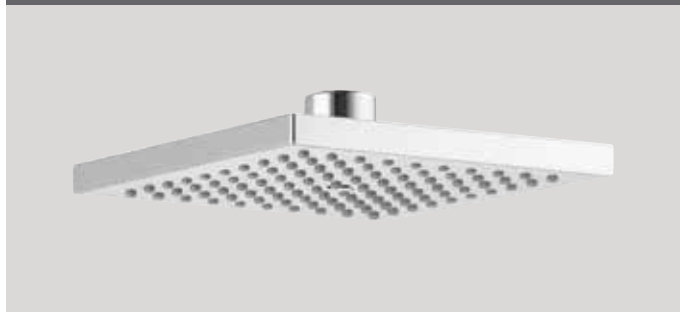

NUANCE ABS SQUARE SHOWER HEAD 200MM - ALL CHROME

Code	Description	RRP
INS37042	Nuance ABS Square shower head 200mm - all chrome	£42.00